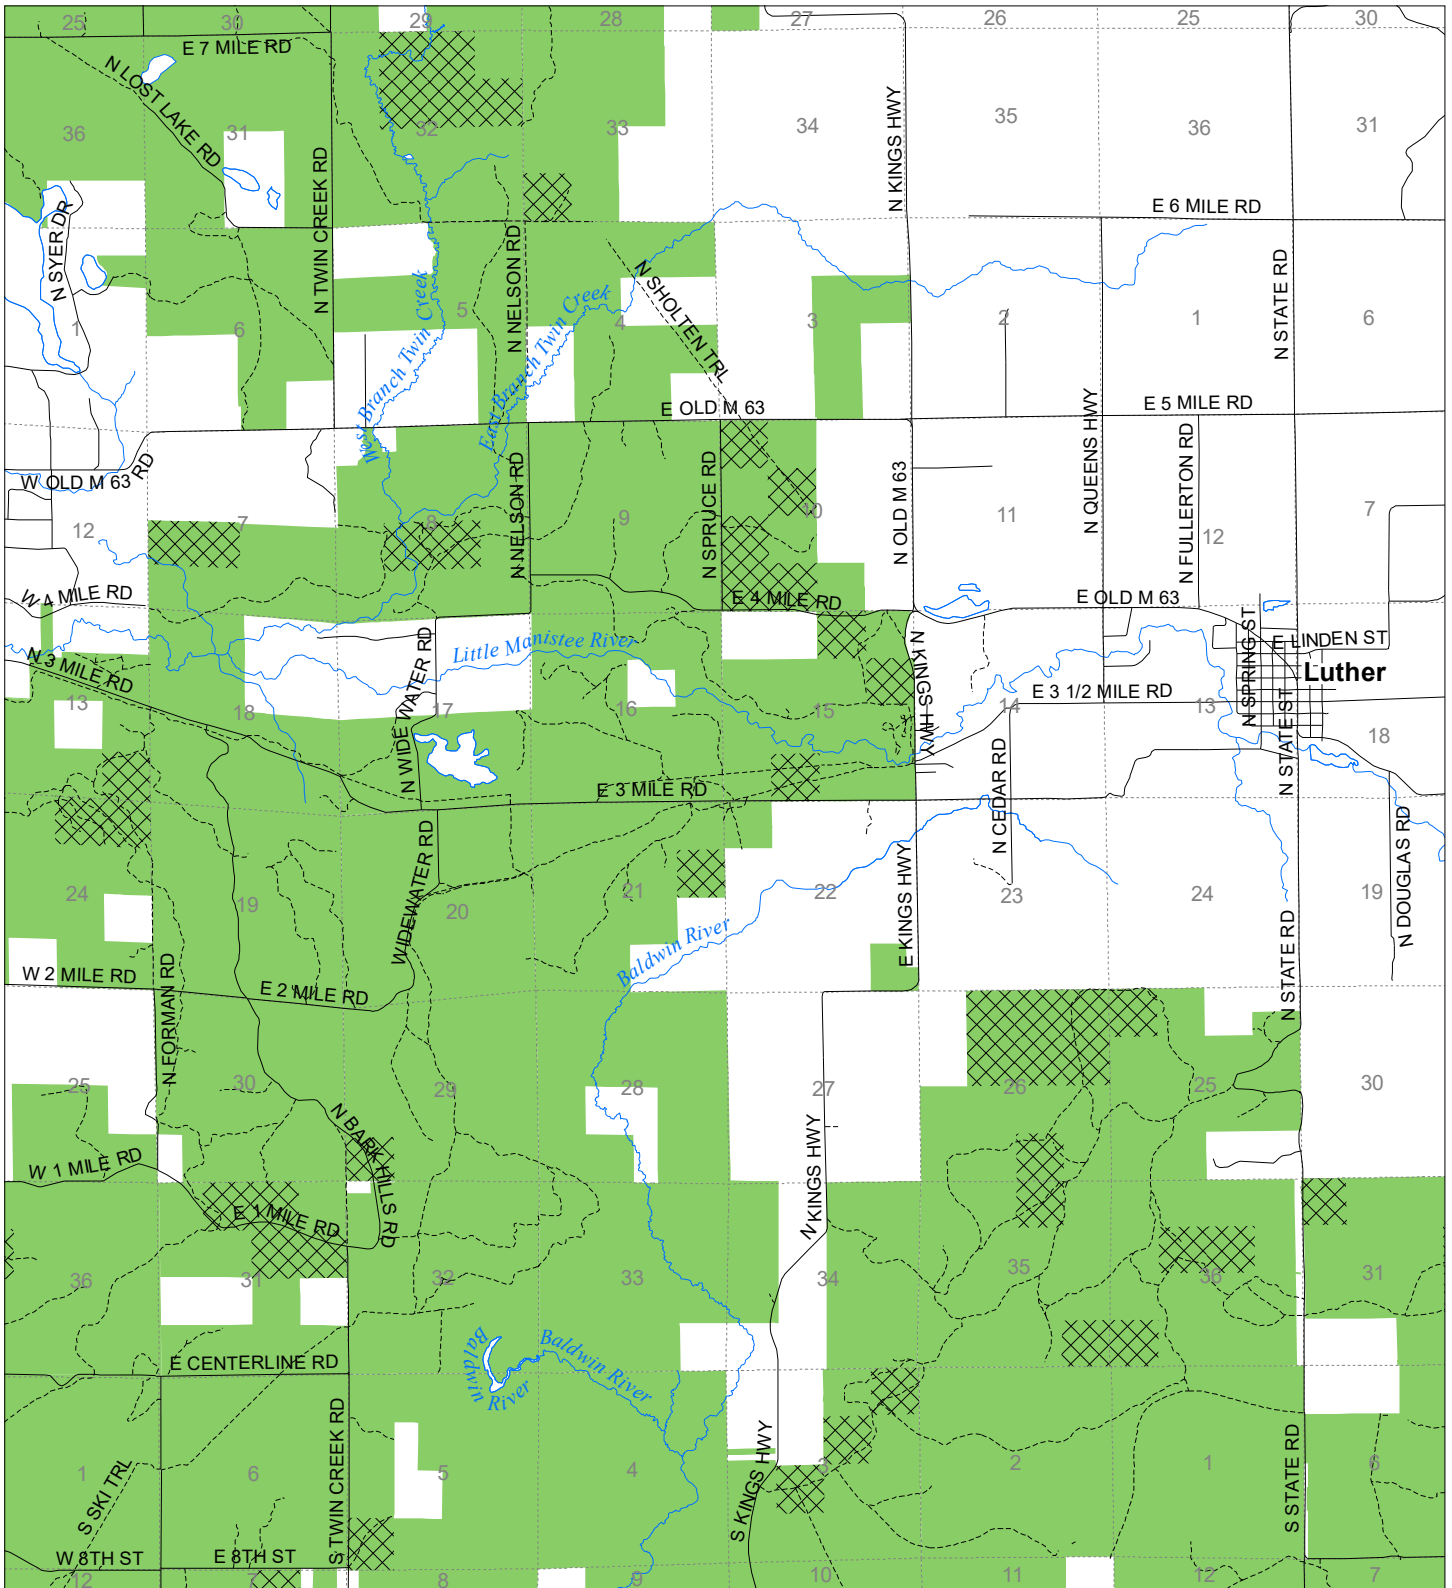

# Fuelwood Collection Lake County T19N,R12W

- State land open to fuelwood collection
- State land closed to fuelwood collection

Effective: March 1, 2021

  
 0      Miles      1  
          0.5  
 02/02/2021