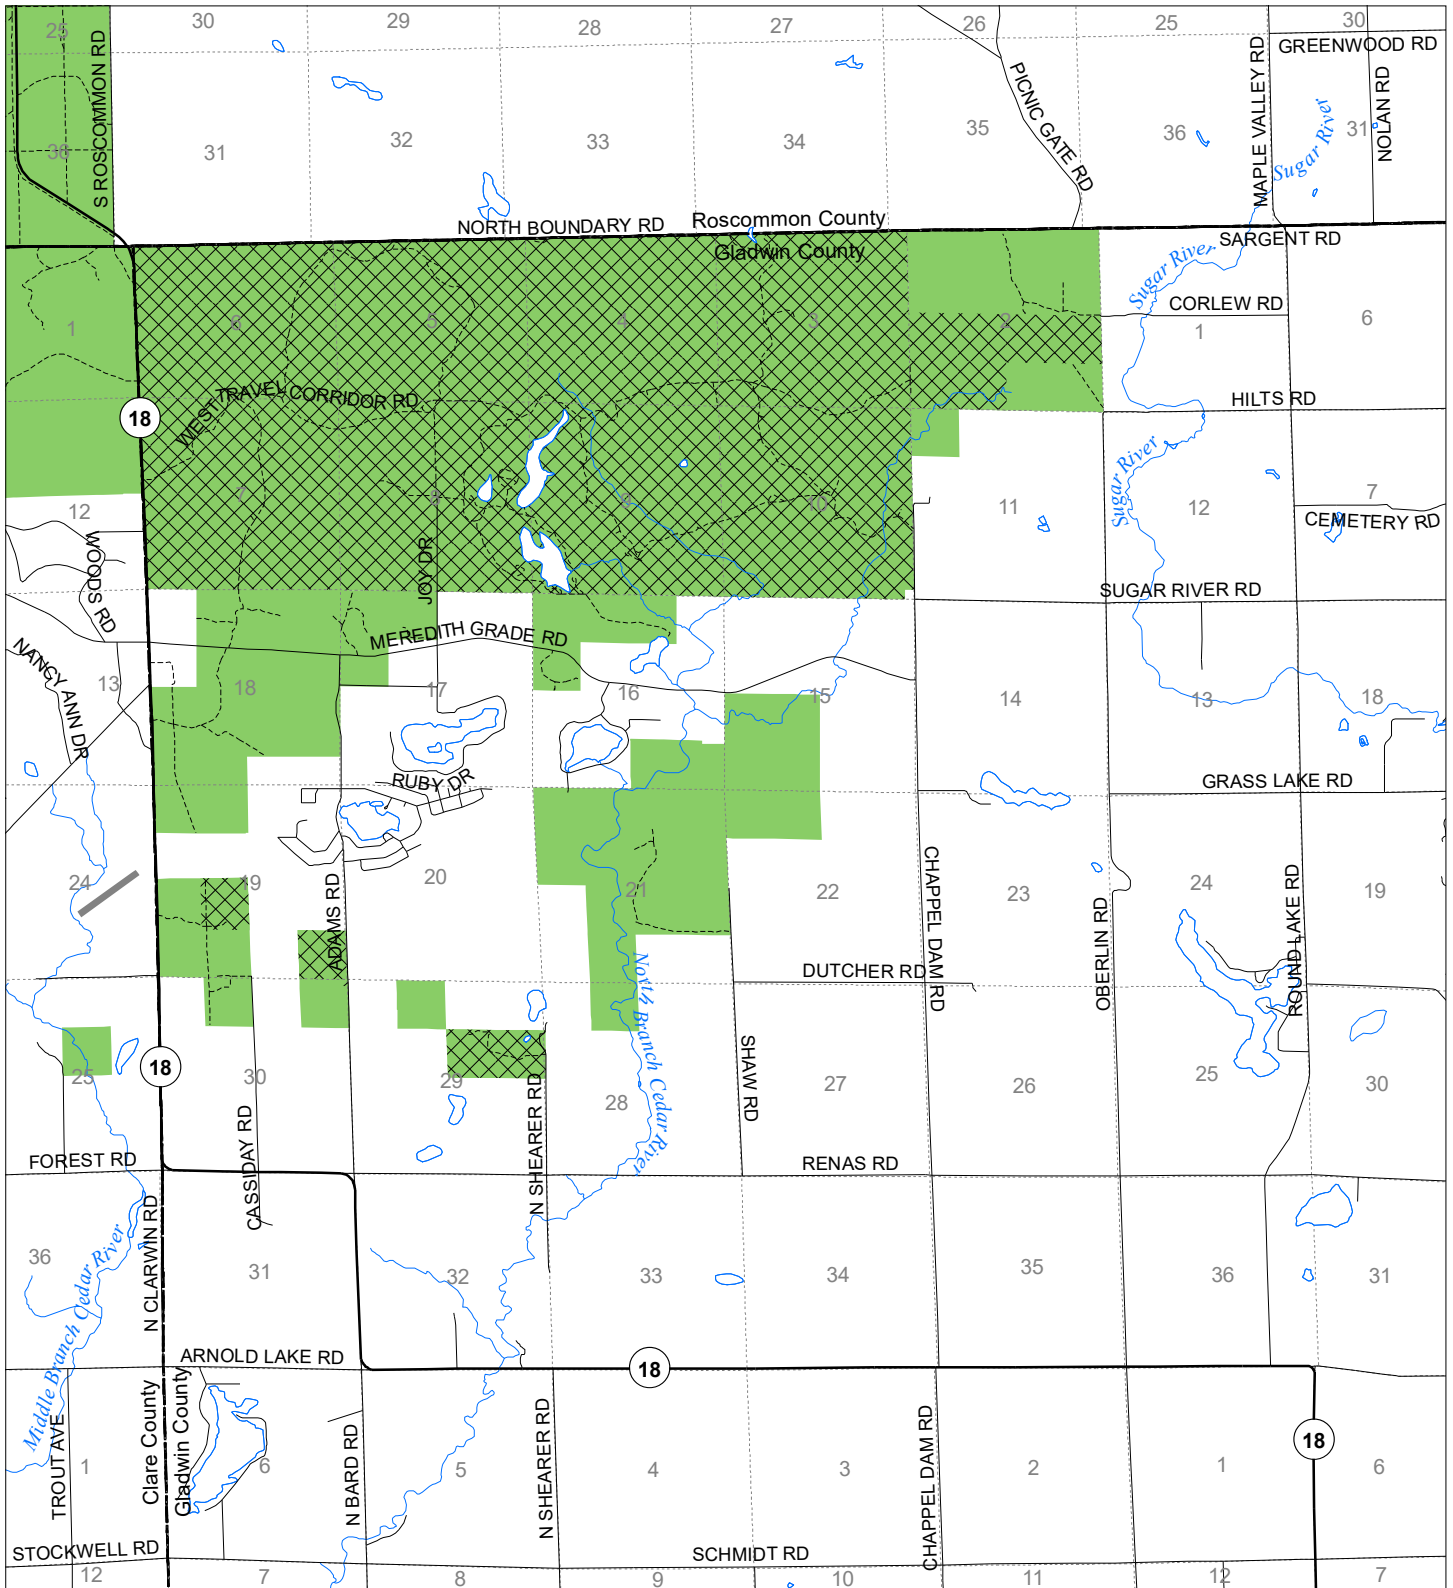

# Fuelwood Collection Gladwin County T20N,R02W

State land open to fuelwood collection  
 State land closed to fuelwood collection  
 Effective: March 1, 2021

N  
 Miles  
 0 0.5 1

02/02/2021