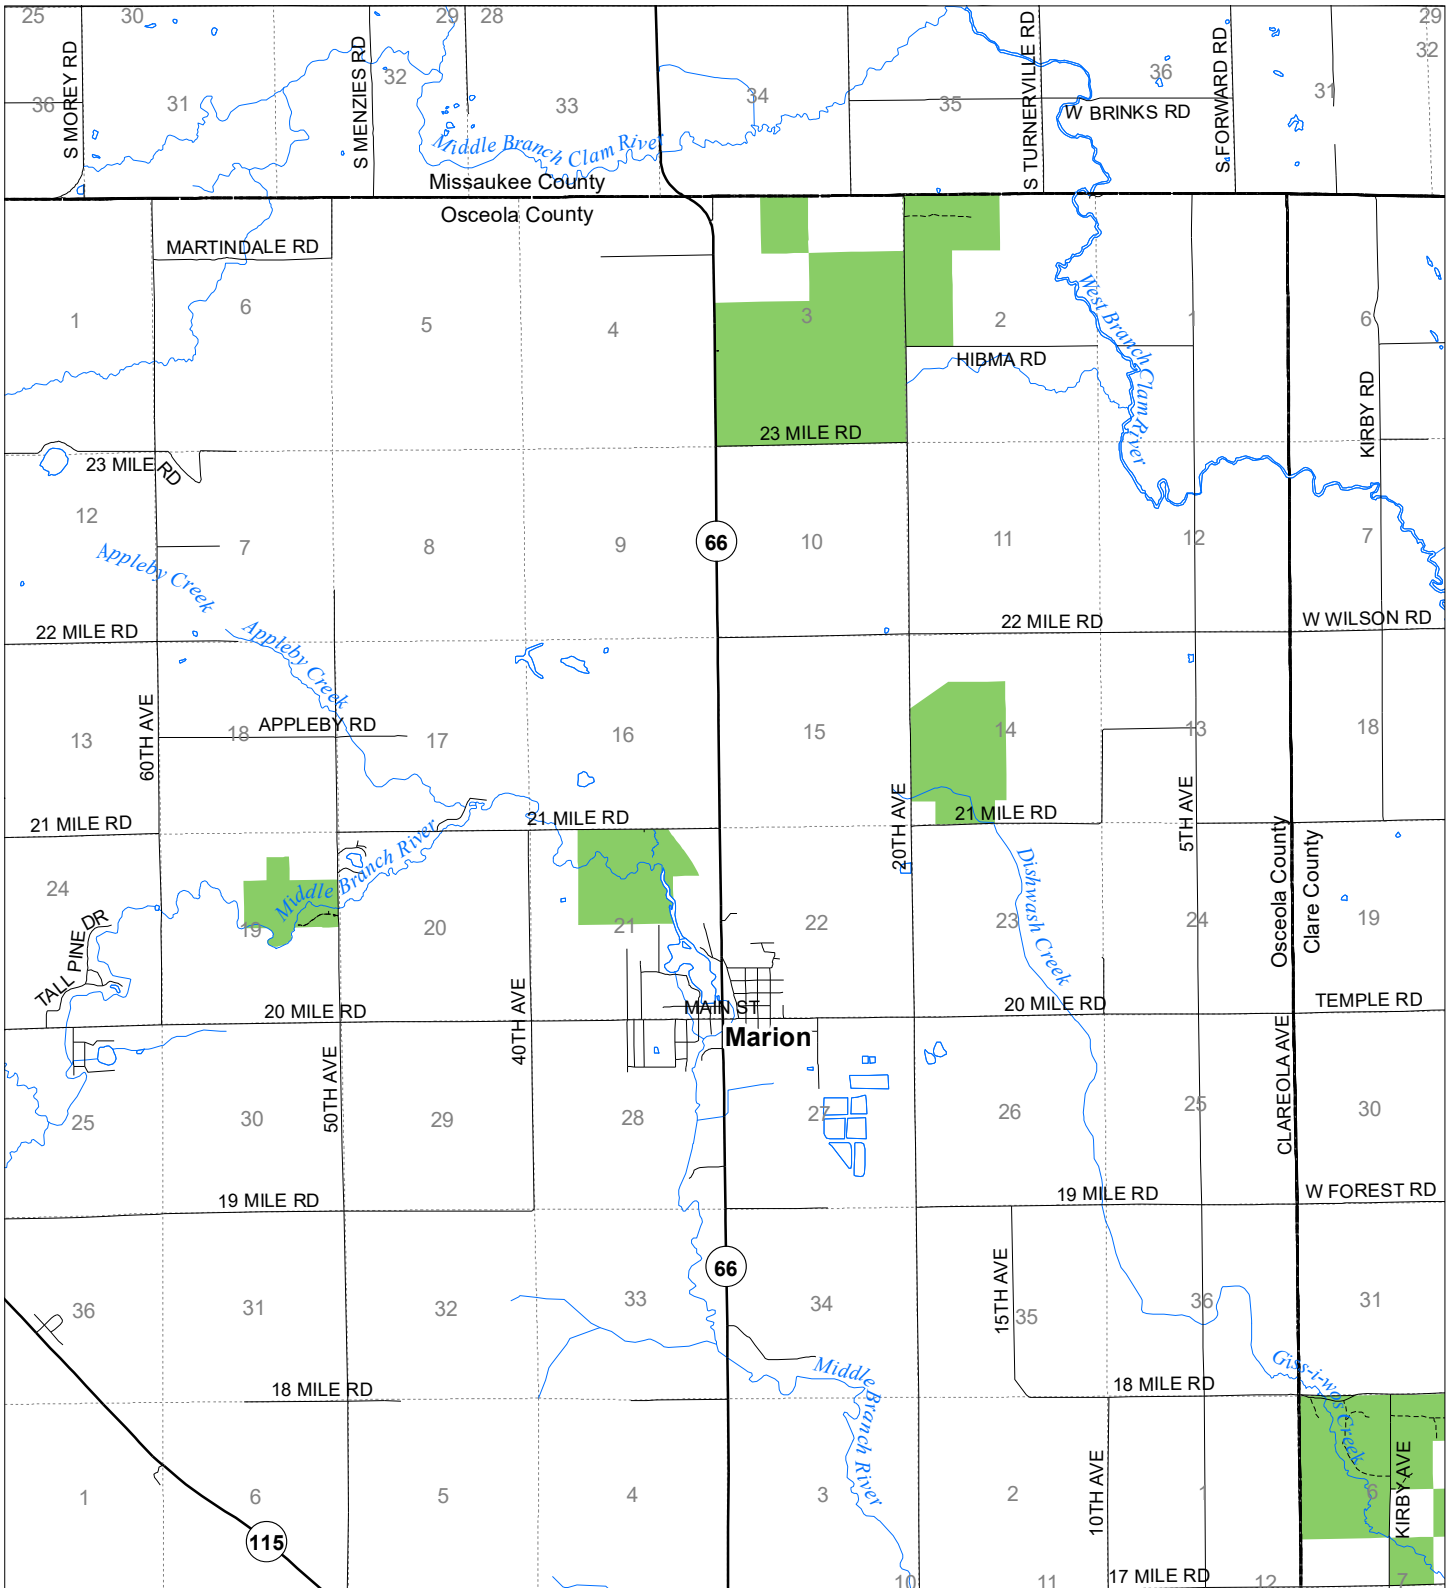

Fuelwood Collection Osceola County T20N,R07W

- State land open to fuelwood collection
- State land closed to fuelwood collection

Effective: March 1, 2021

 0 Miles 1
 0.5
 02/02/2021