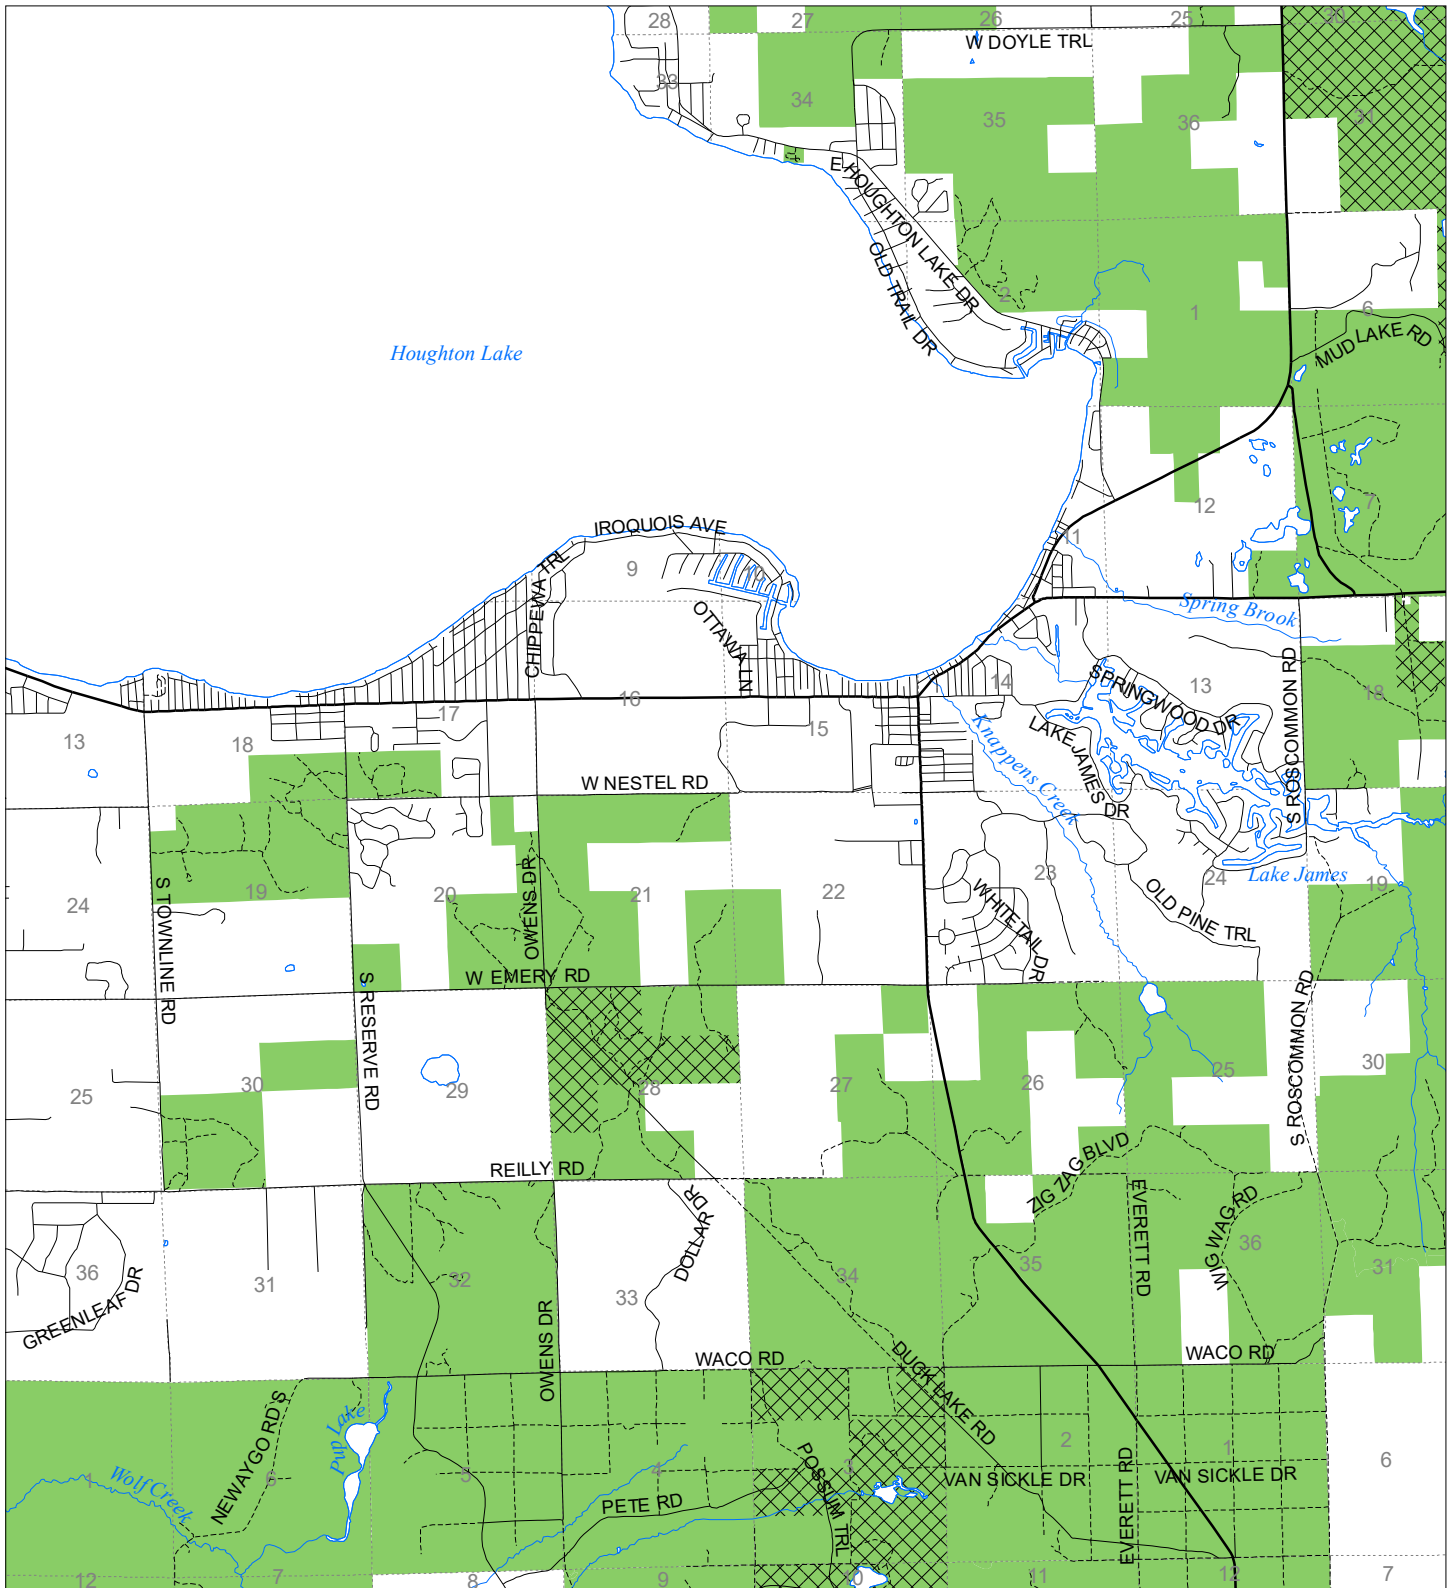

Fuelwood Collection
Roscommon County
T22N,R03W

- State land open to fuelwood collection
- State land closed to fuelwood collection

Effective: March 1, 2021

N
Miles
0 0.5 1

02/02/2021