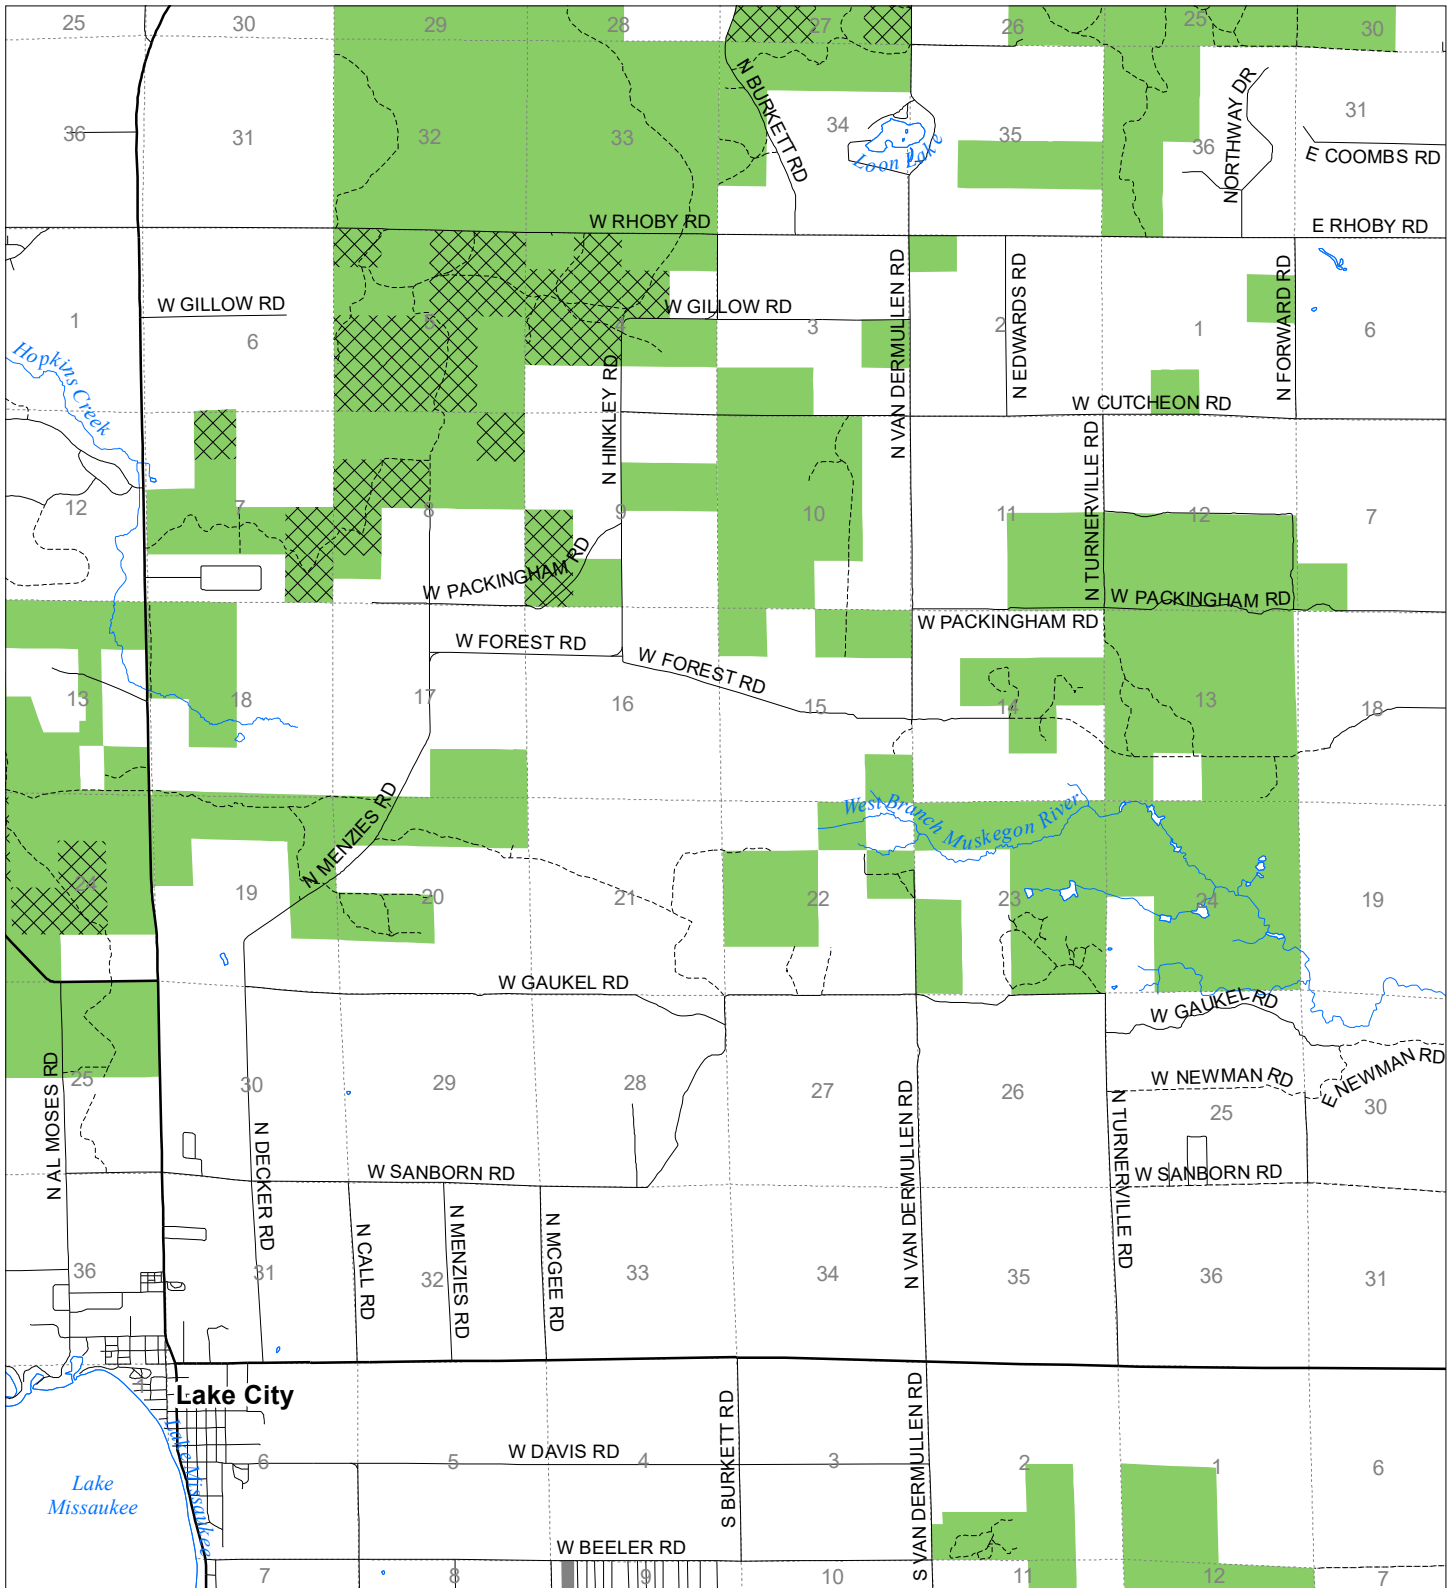

Fuelwood Collection Missaukee County T23N,R07W

- State land open to fuelwood collection
- State land closed to fuelwood collection

Effective: March 1, 2021

N

Miles
0 0.5 1

02/02/2021