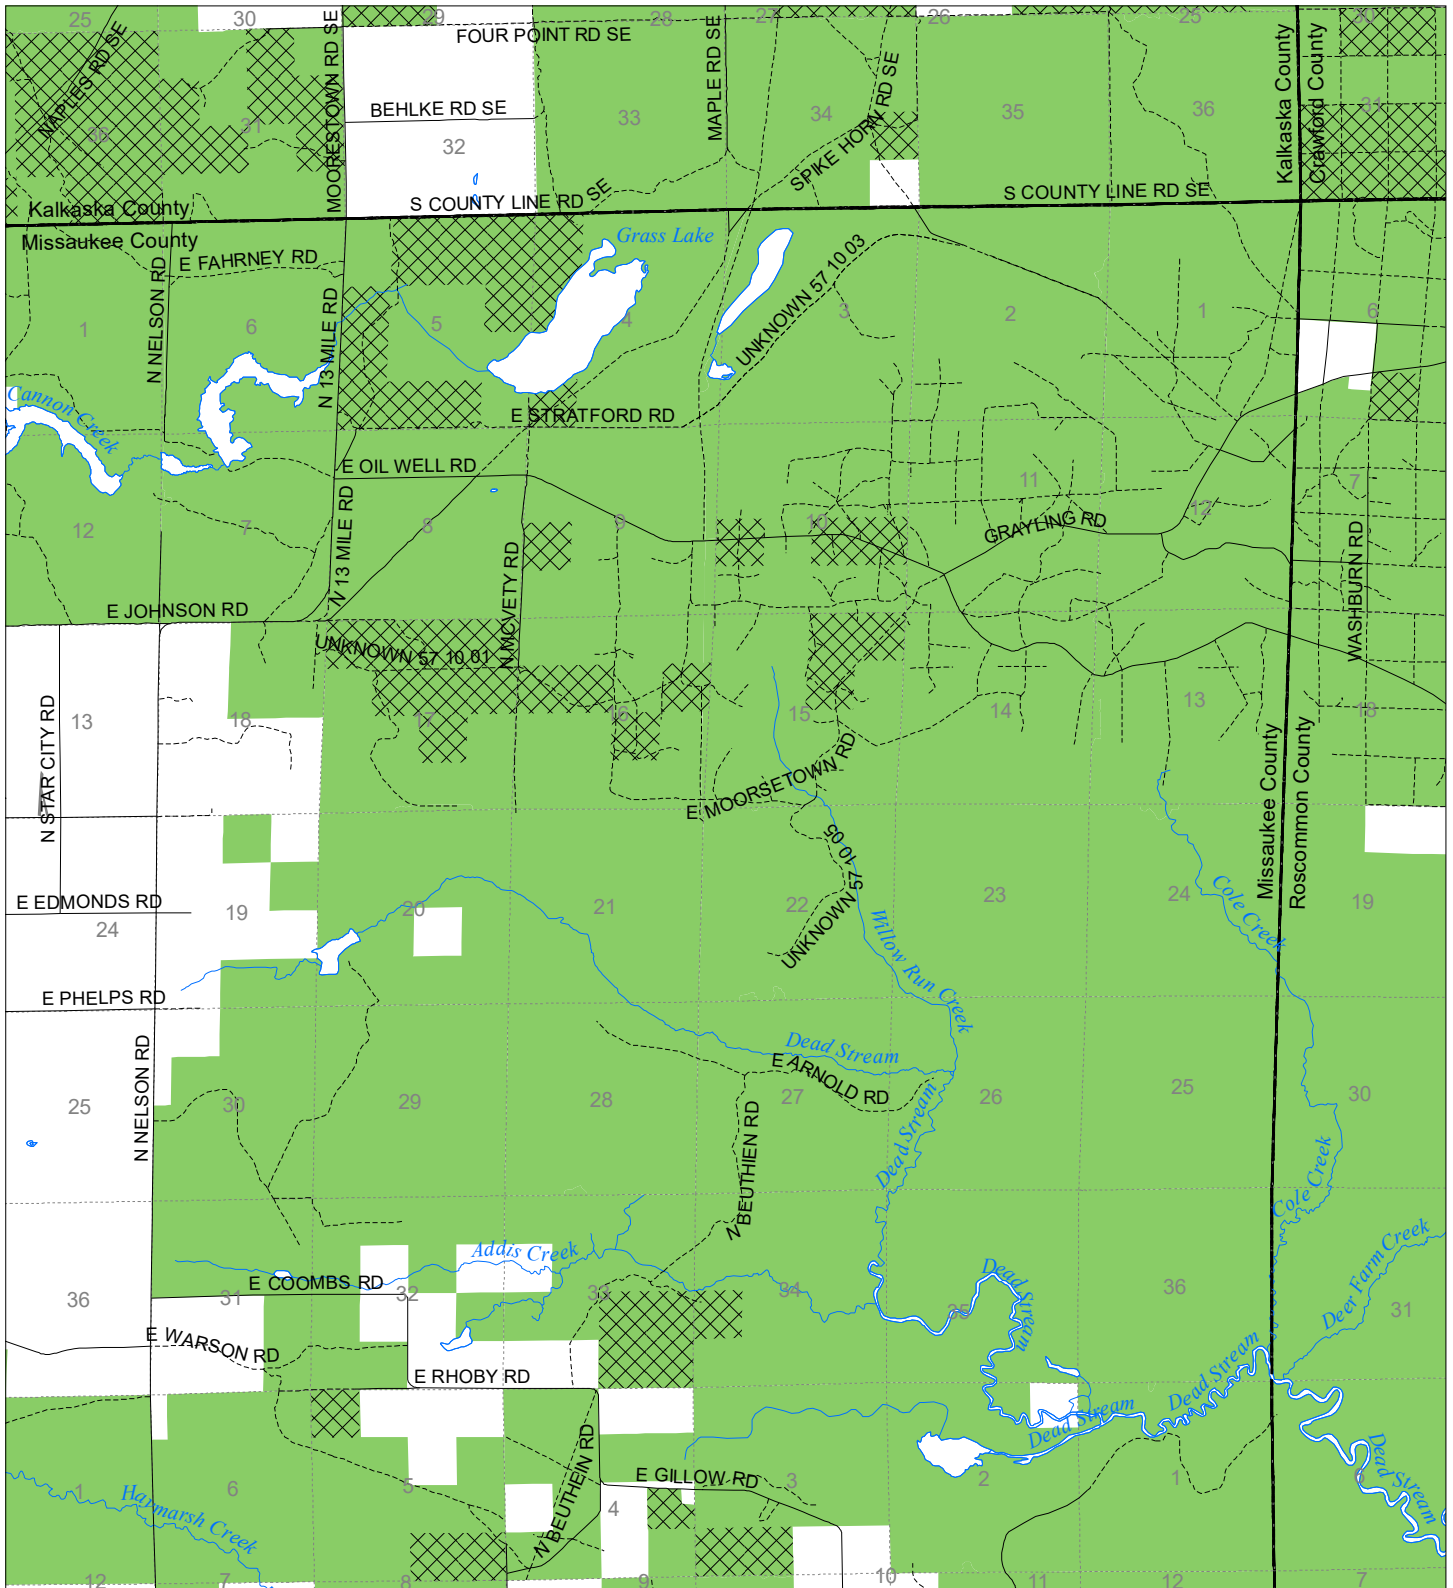

Fuelwood Collection Missaukee County T24N,R05W

State land open to fuelwood collection
 State land closed to fuelwood collection
 Effective: March 1, 2021

N
 Miles
 0 0.5 1
 02/02/2021