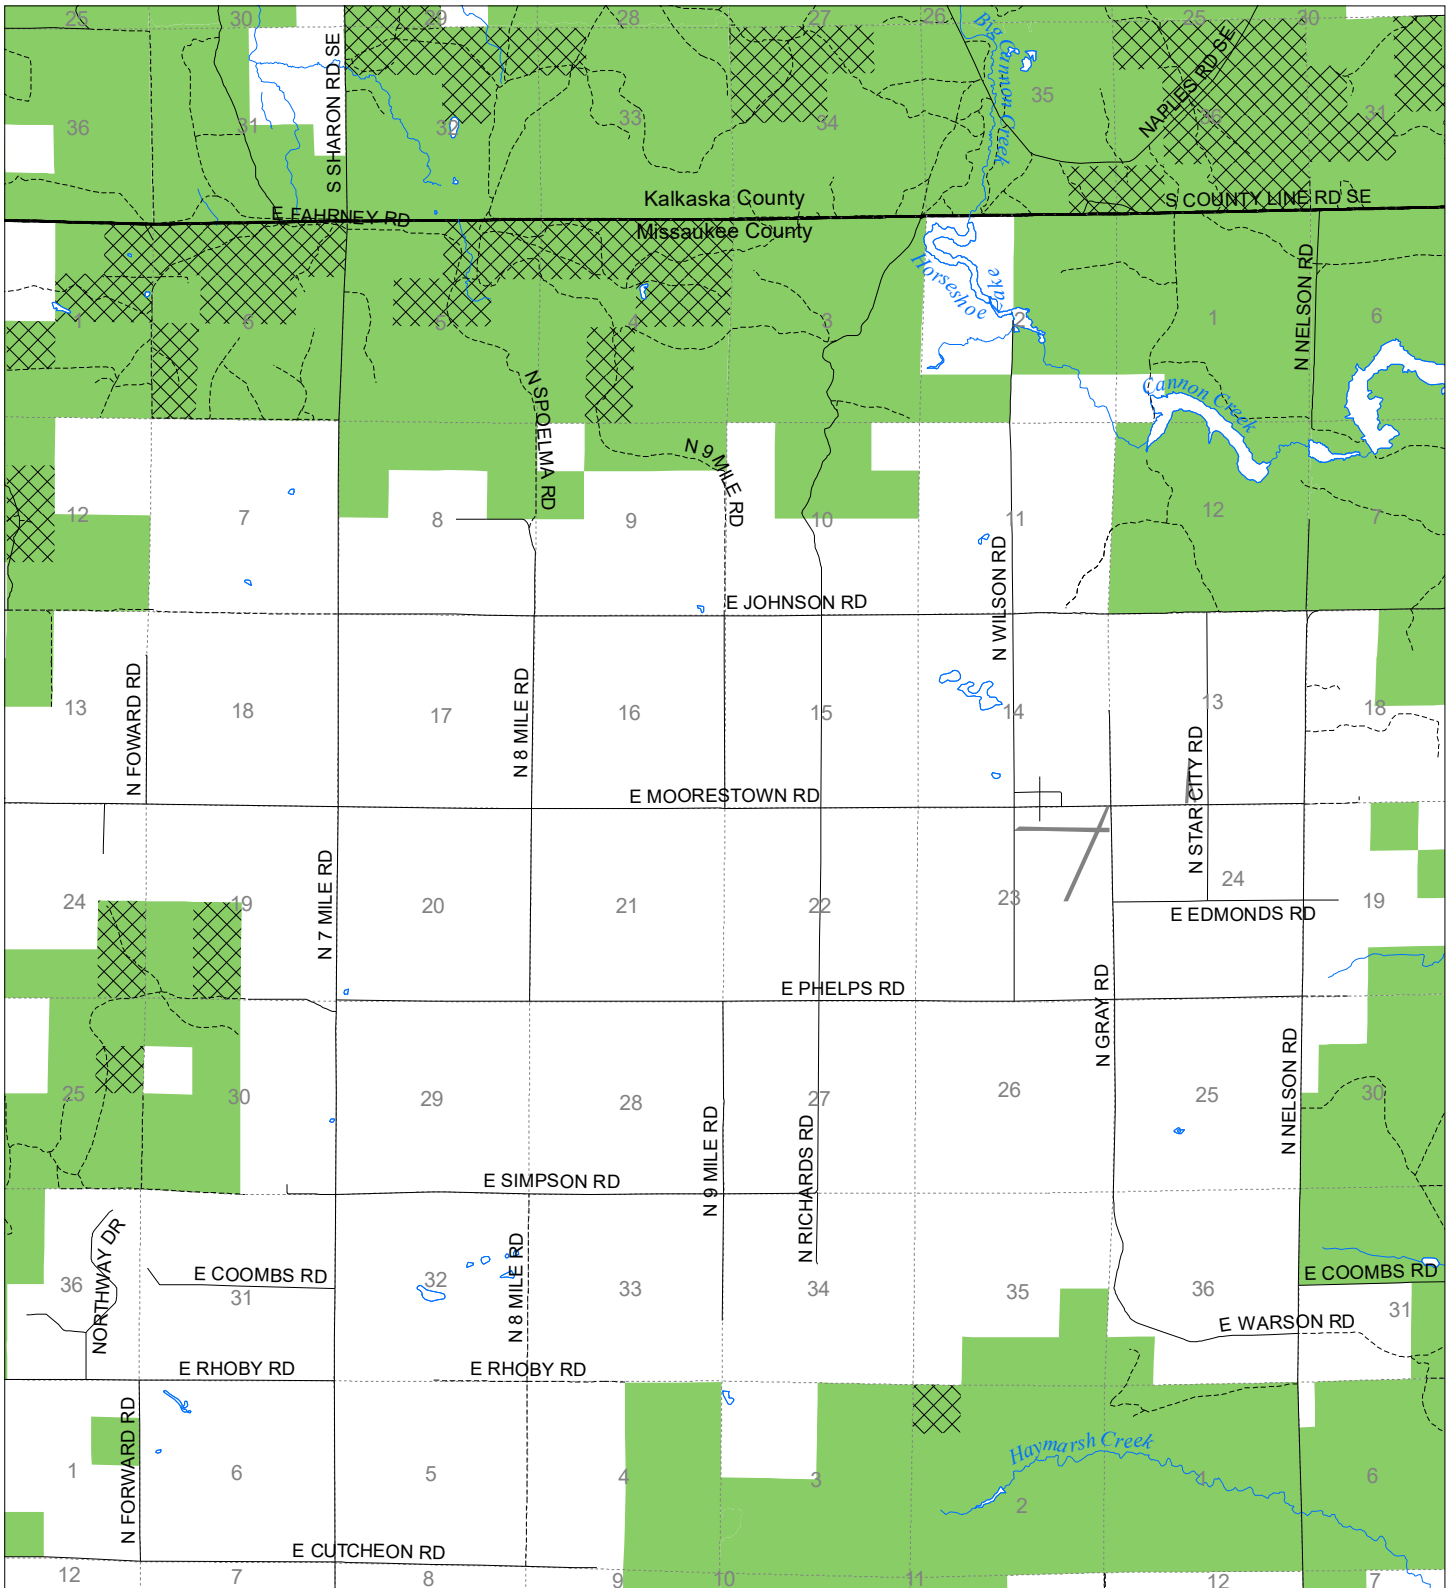

Fuelwood Collection
Missaukee County
T24N,R06W

- State land open to fuelwood collection
- State land closed to fuelwood collection

Effective: March 1, 2021

N
Miles
0 0.5 1

02/02/2021