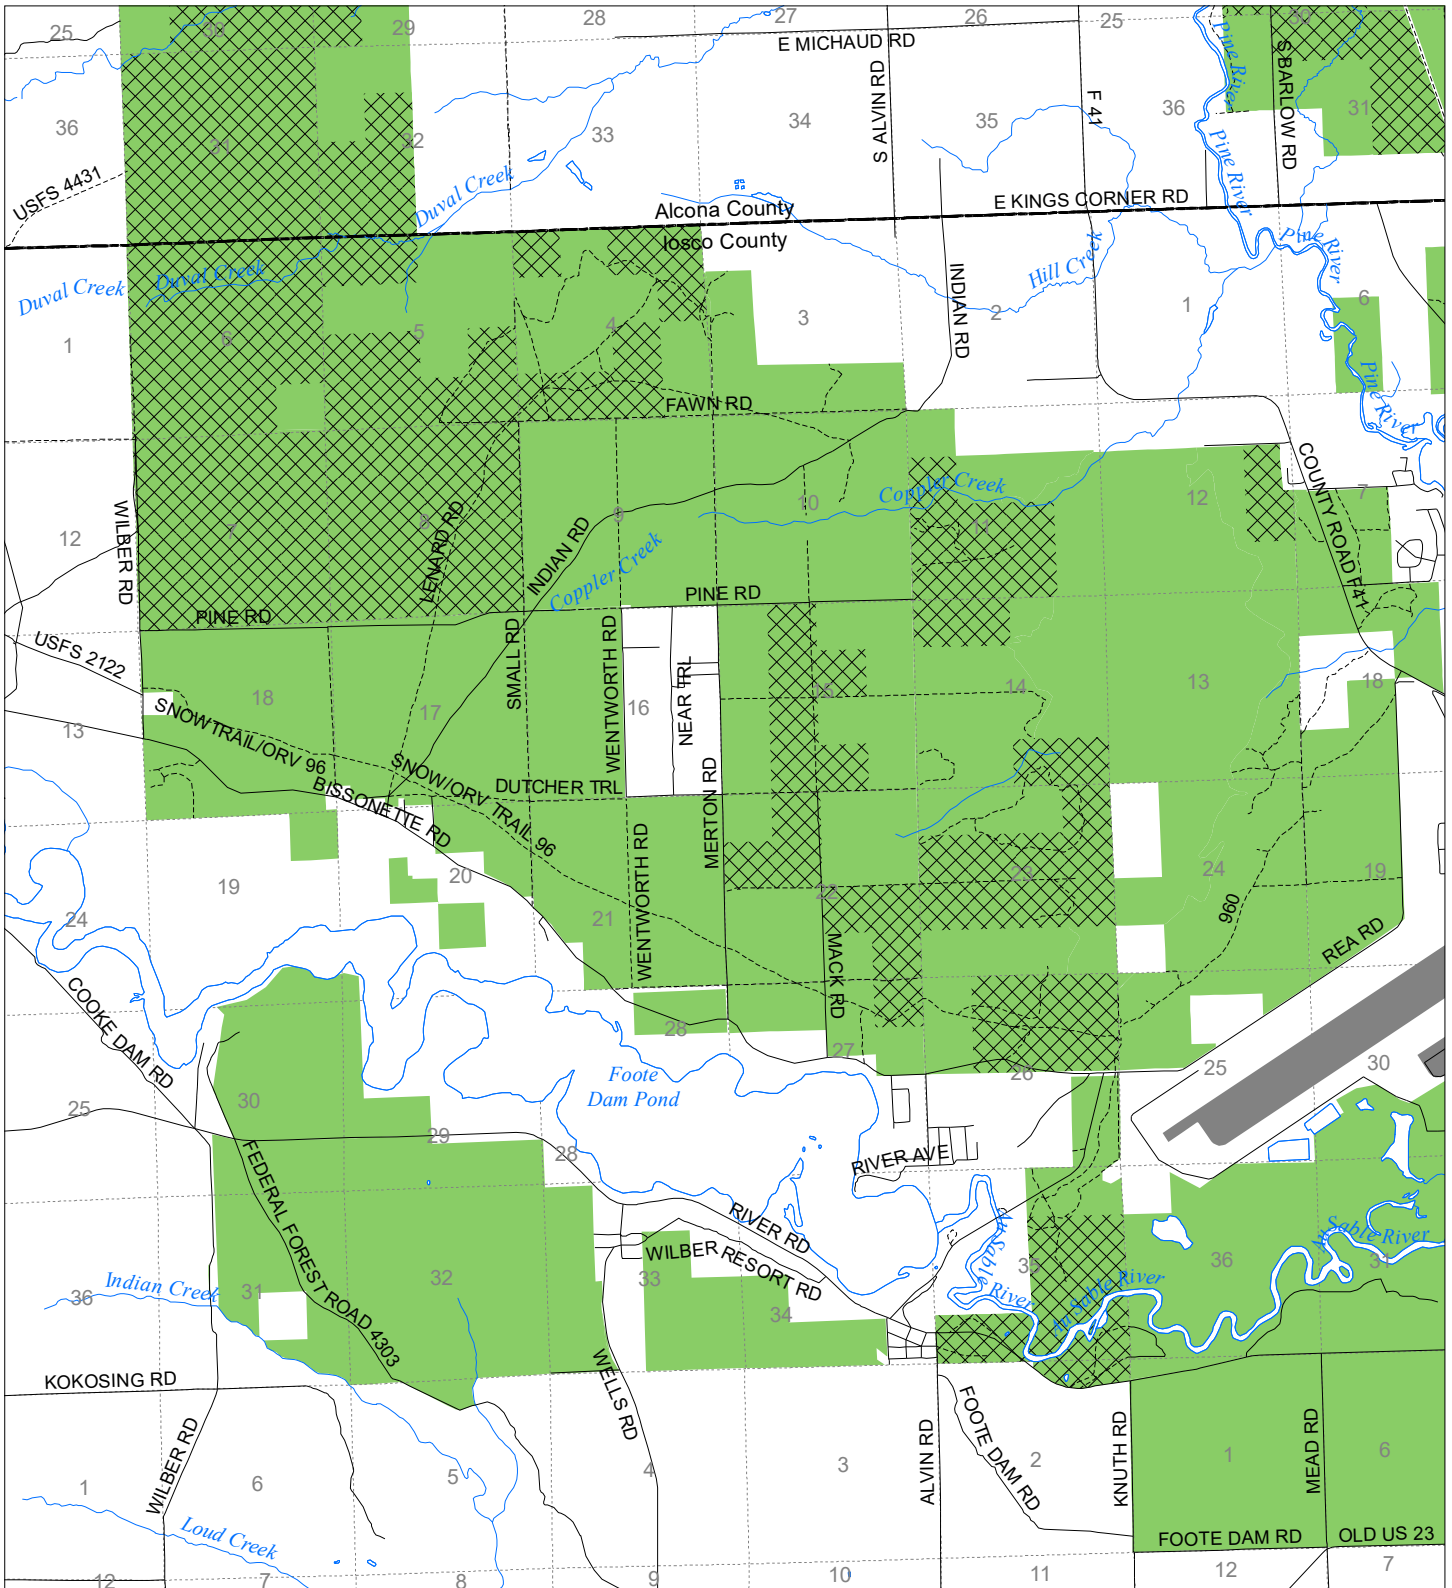

Fuelwood Collection Iosco County T24N,R08E

- State land open to fuelwood collection
- State land closed to fuelwood collection

Effective: March 1, 2021

 Miles
 0 0.5 1

02/02/2021