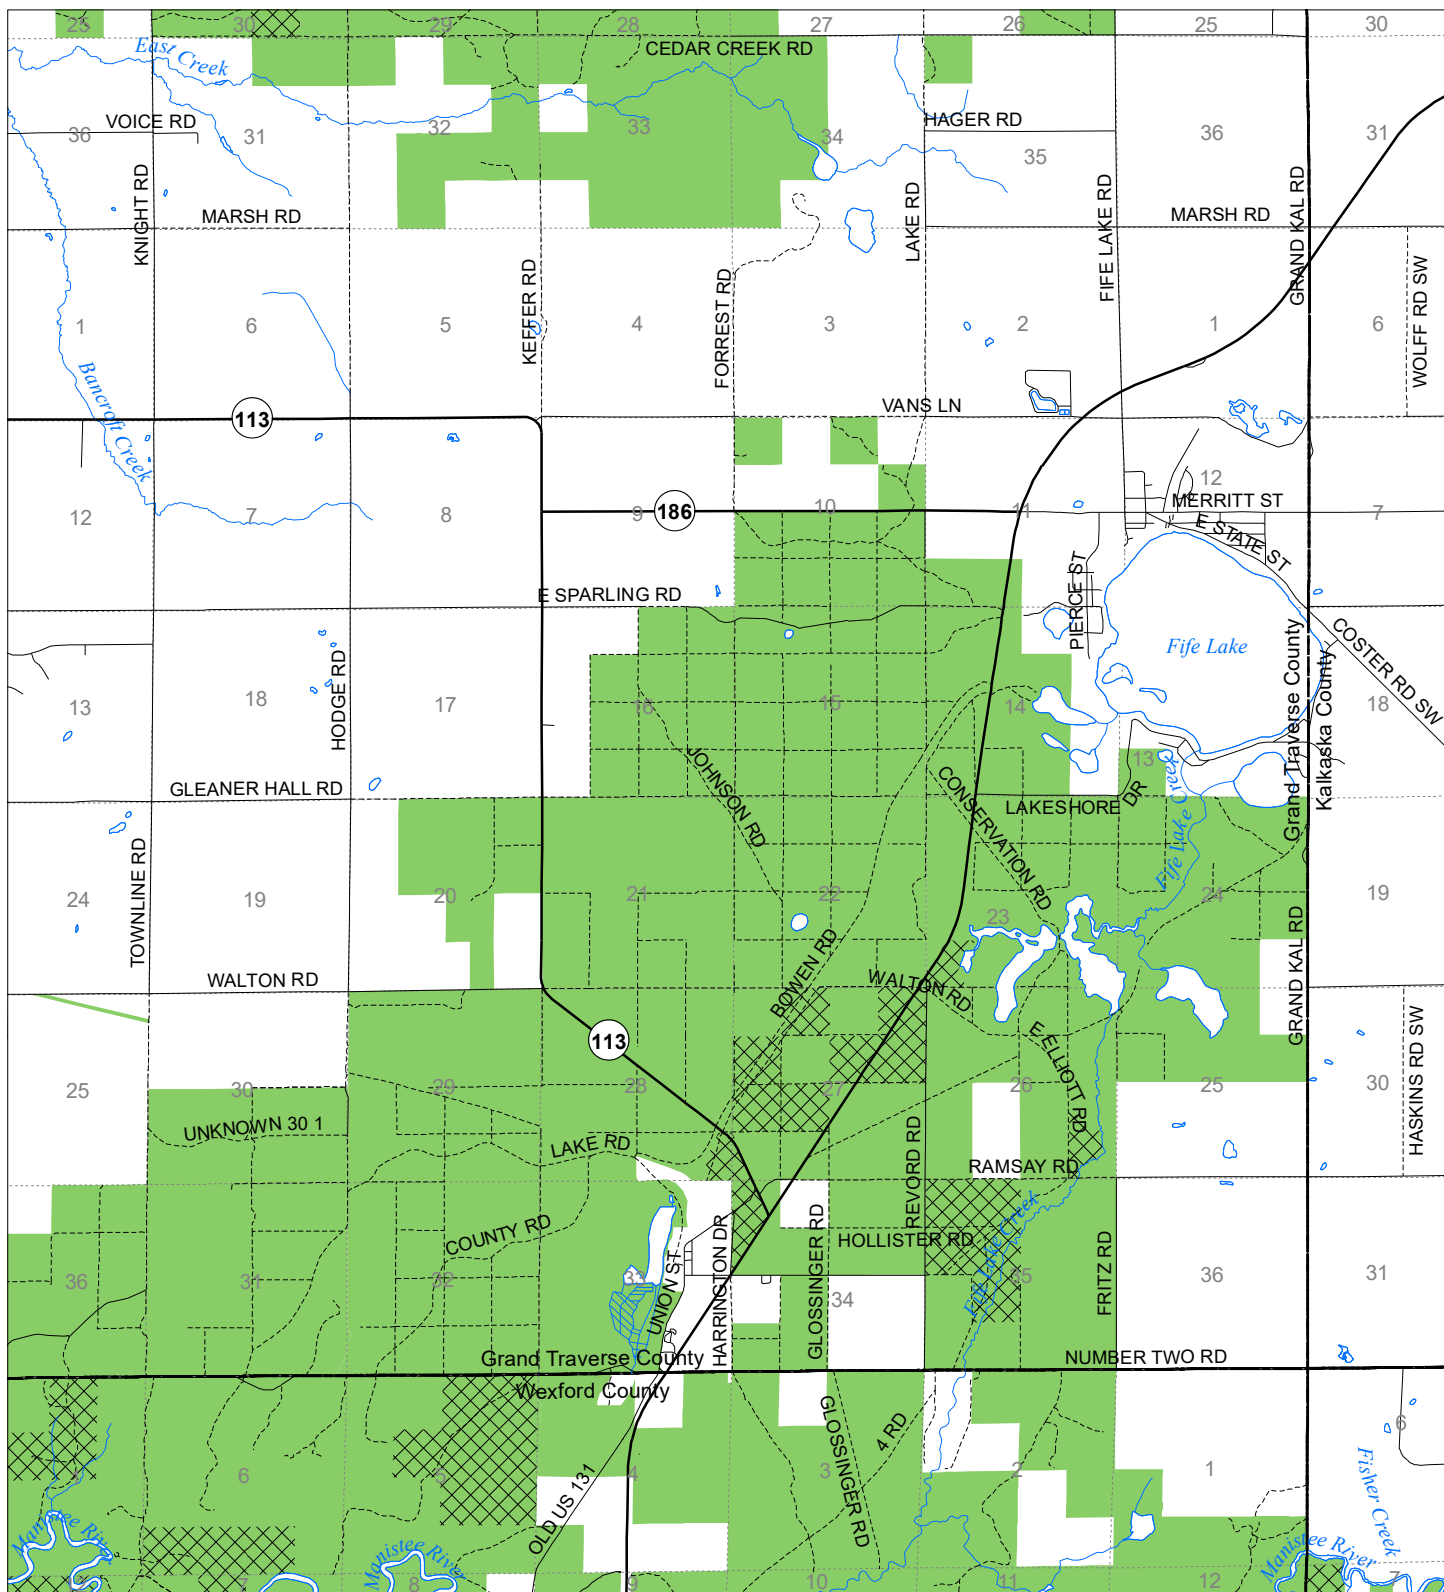

# Fuelwood Collection Grand Traverse County T25N,R09W

- State land open to fuelwood collection
- State land closed to fuelwood collection

Effective: March 1, 2021

N  
Miles  
0 0.5 1

02/02/2021