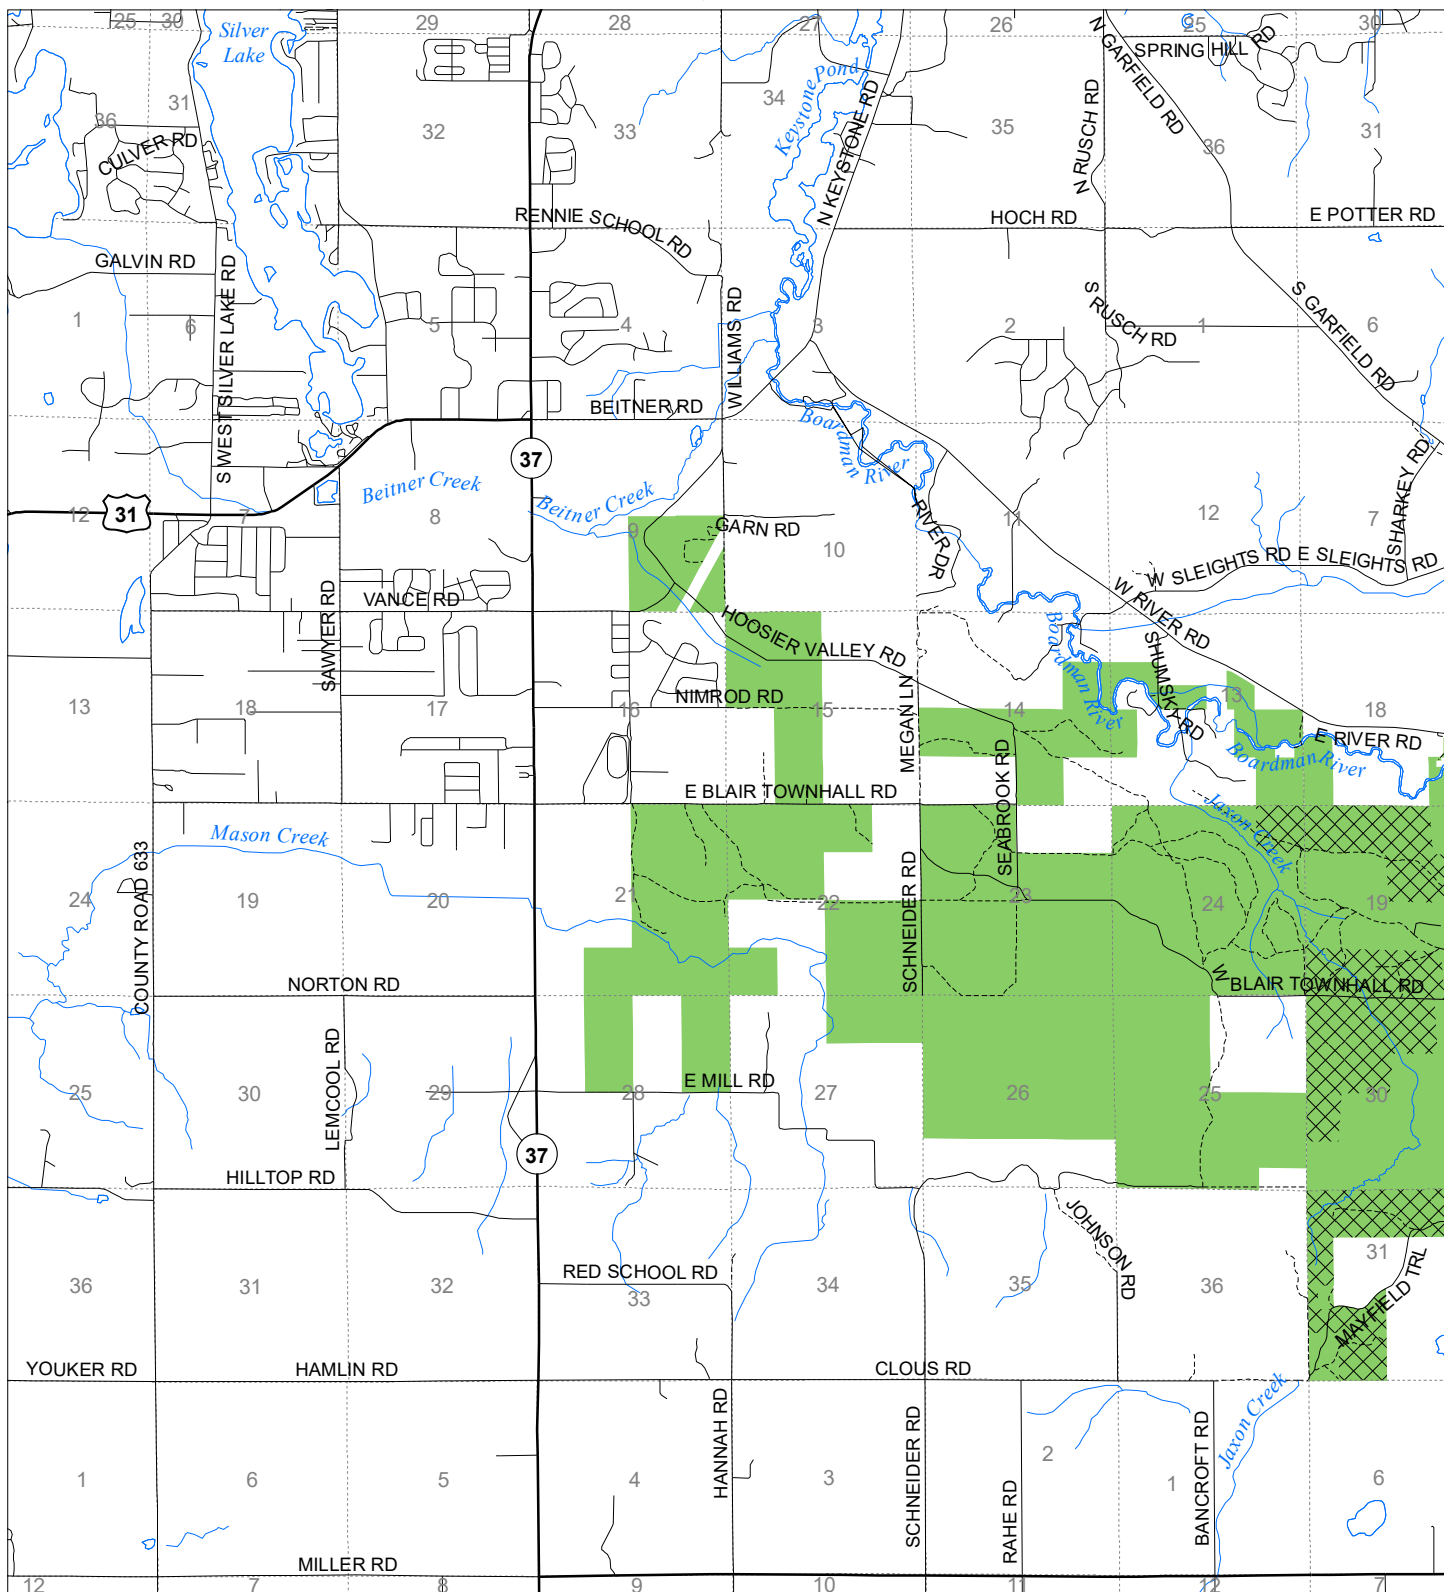

# Fuelwood Collection Grand Traverse County T26N,R11W

- State land open to fuelwood collection
- State land closed to fuelwood collection

Effective: March 1, 2021

02/02/2021