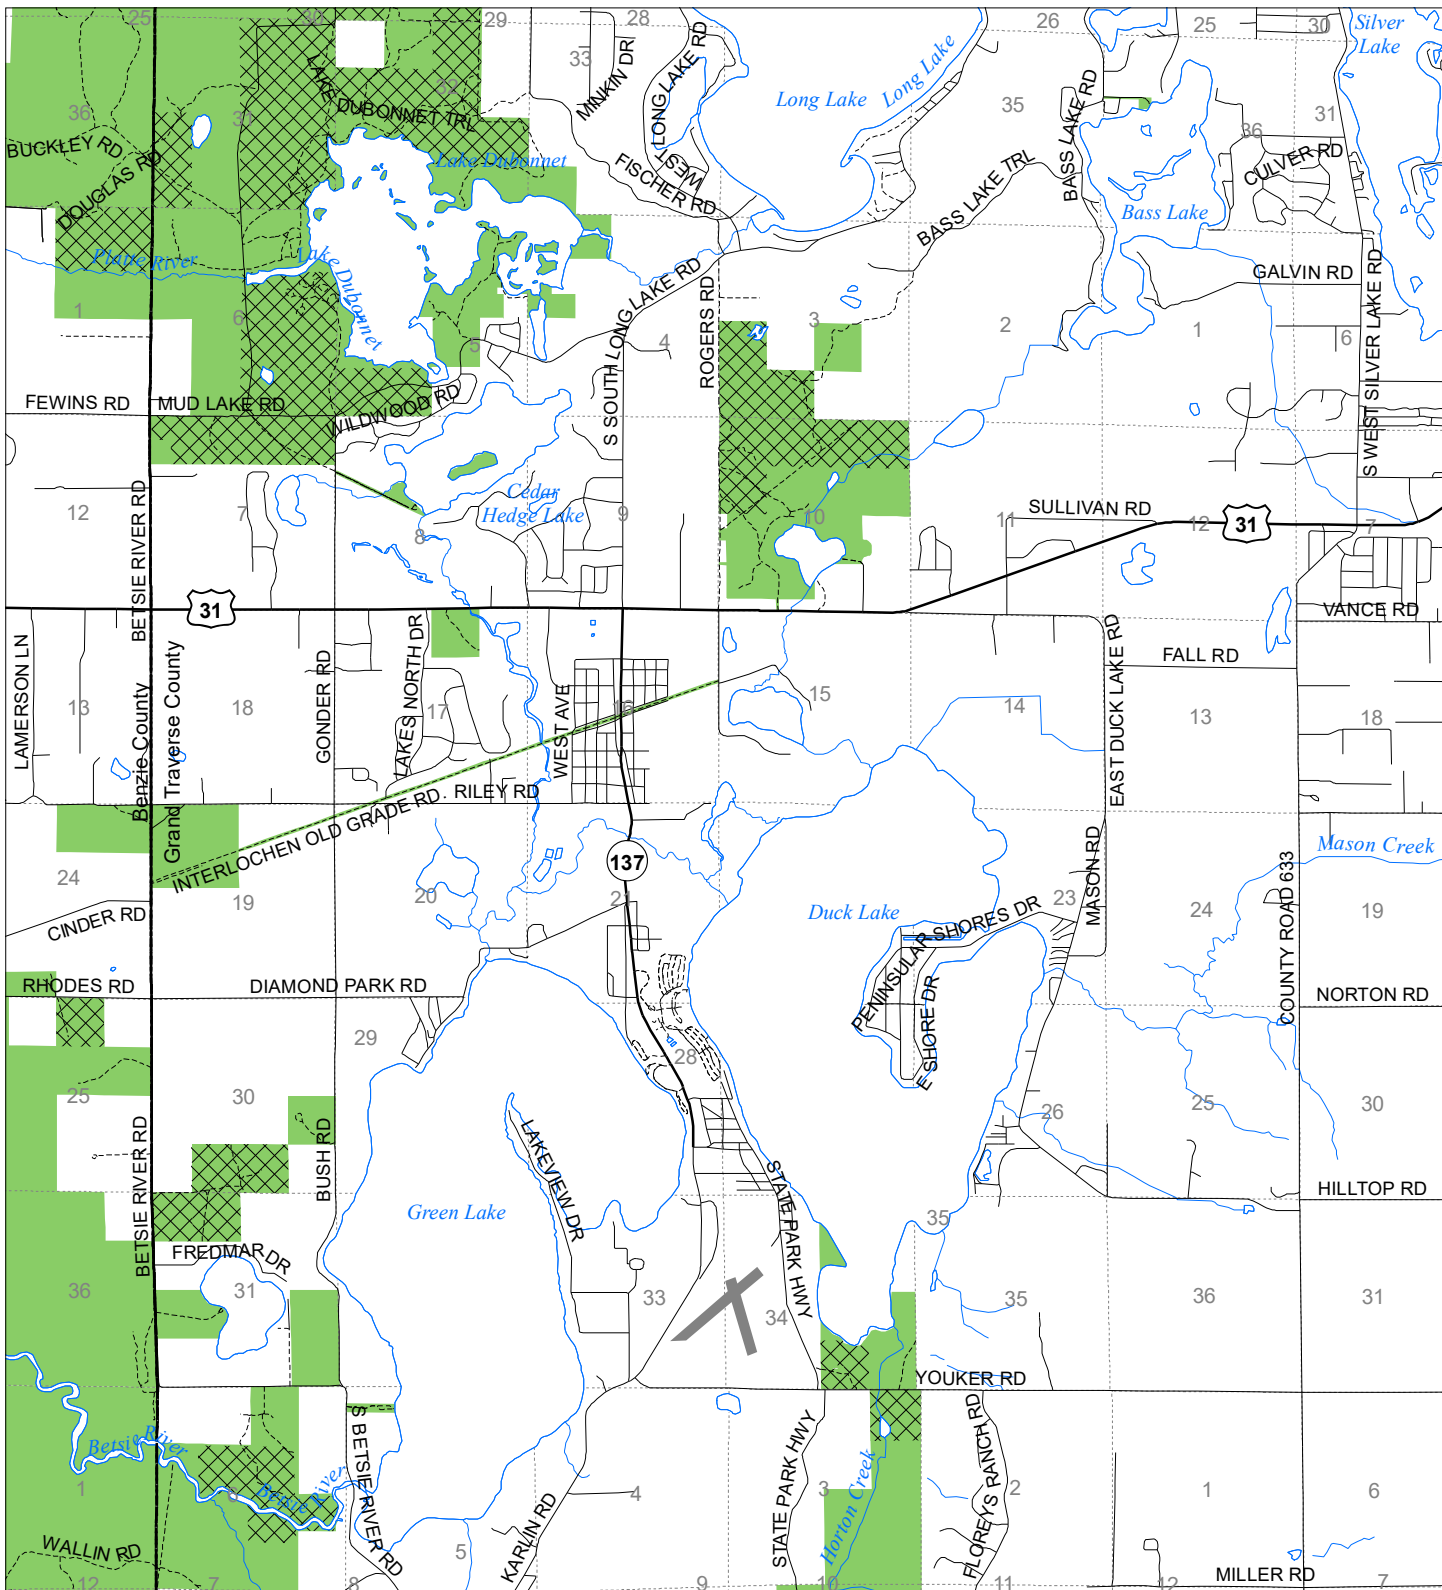

Fuelwood Collection
Grand Traverse County
T26N,R12W

- State land open to fuelwood collection
- State land closed to fuelwood collection

Effective: March 1, 2021

N
Miles
0 0.5 1

02/02/2021