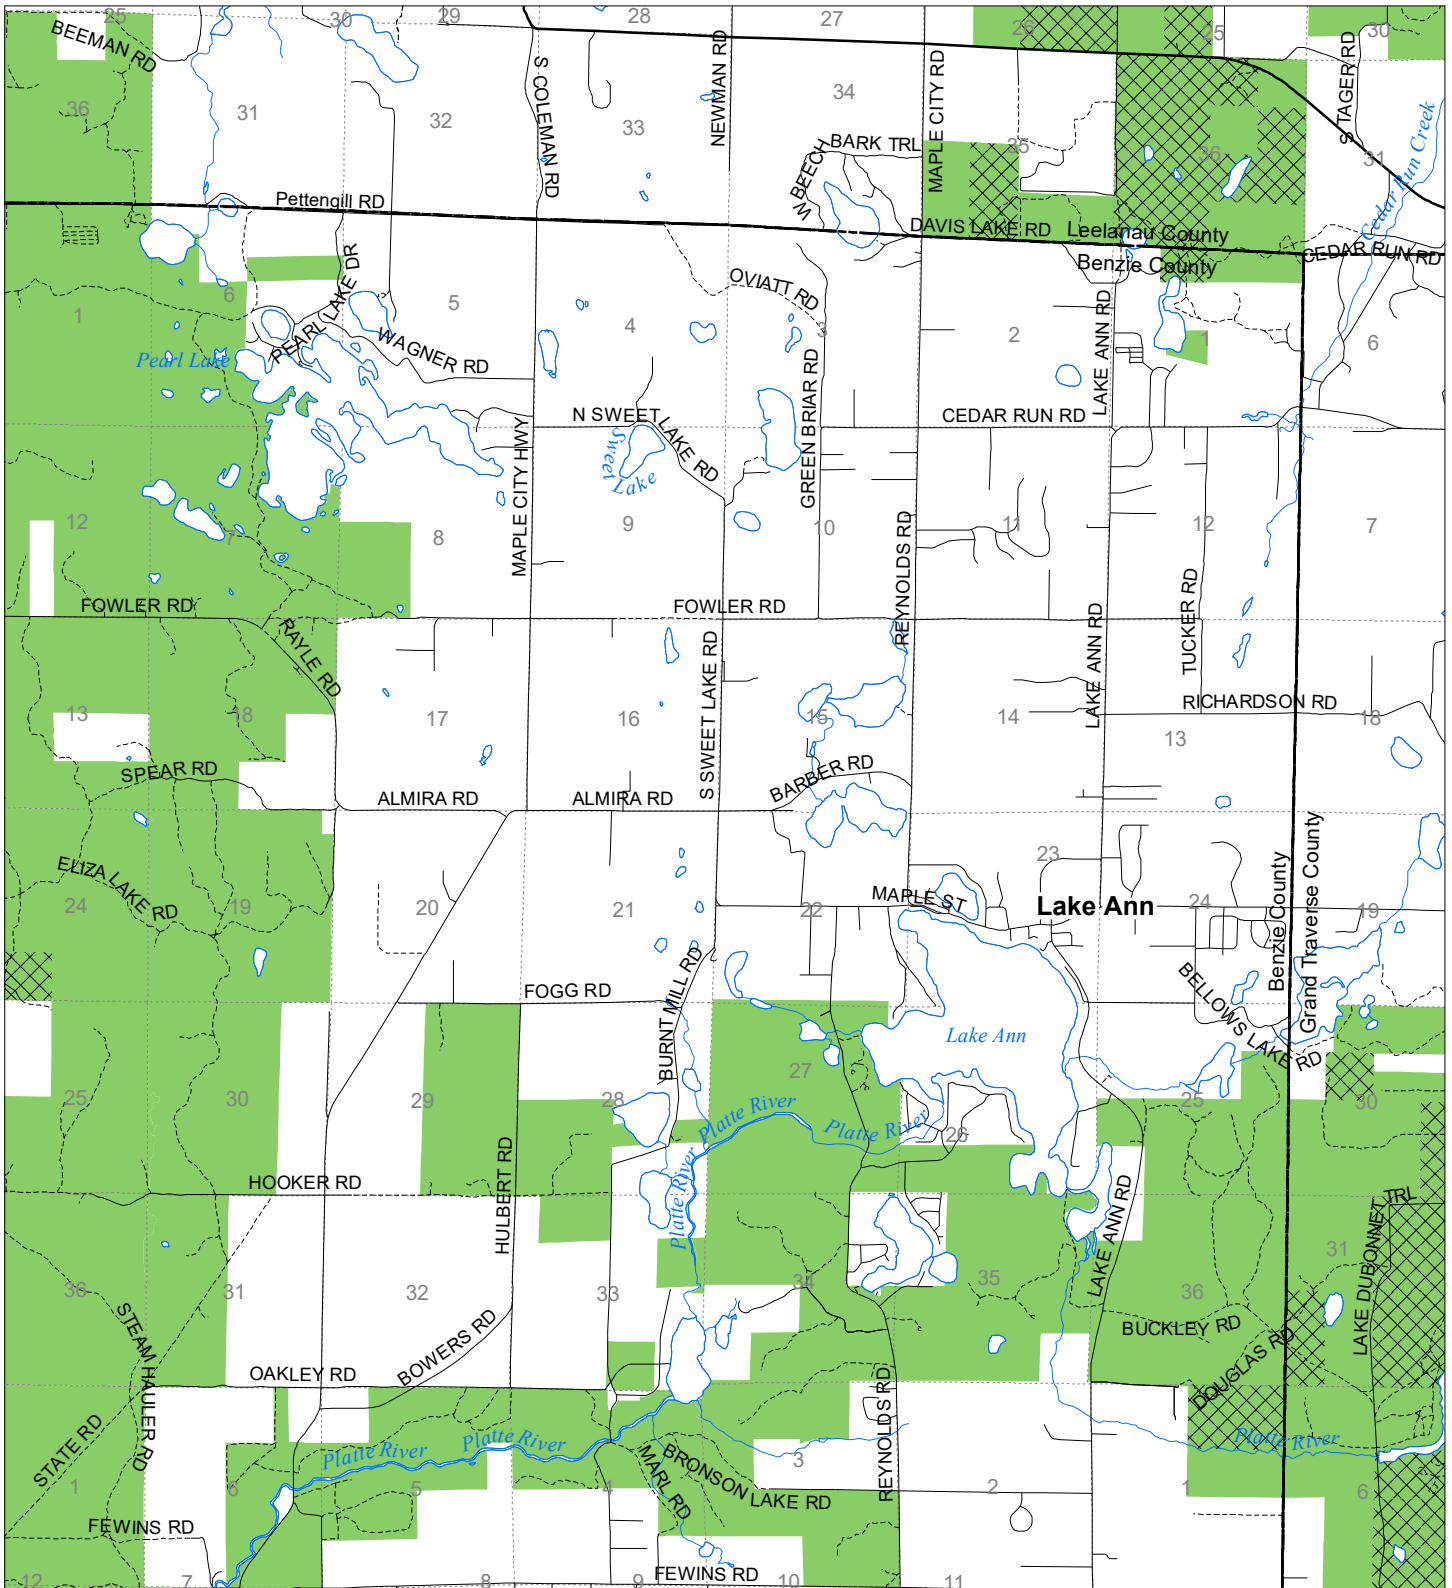

Fuelwood Collection Benzie County T27N,R13W

- State land open to fuelwood collection
- State land closed to fuelwood collection

Effective: March 1, 2021