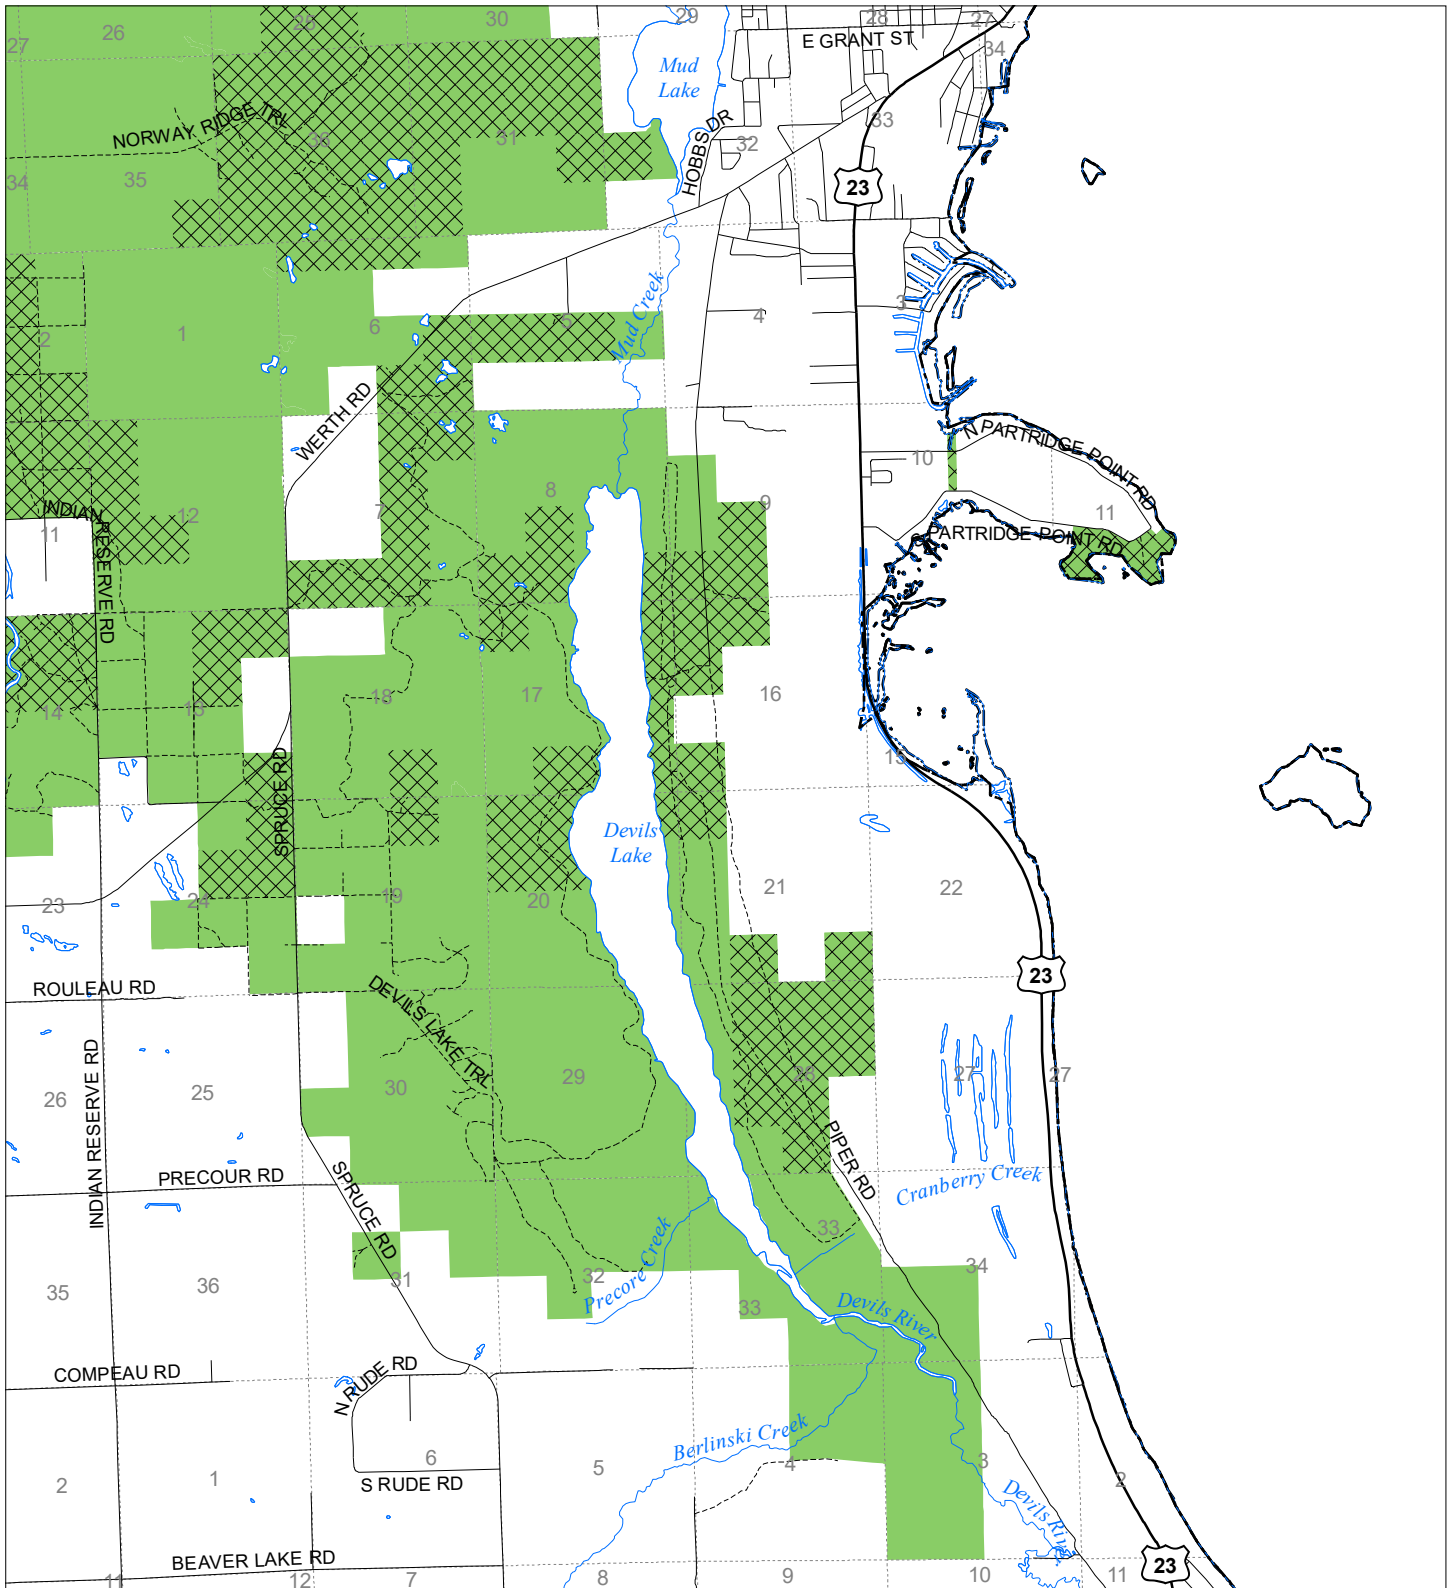

Fuelwood Collection Alpena County T30N,R08E

State land open to fuelwood collection
 State land closed to fuelwood collection
 Effective: March 1, 2021

N
 Miles
 0 0.5 1
 02/02/2021