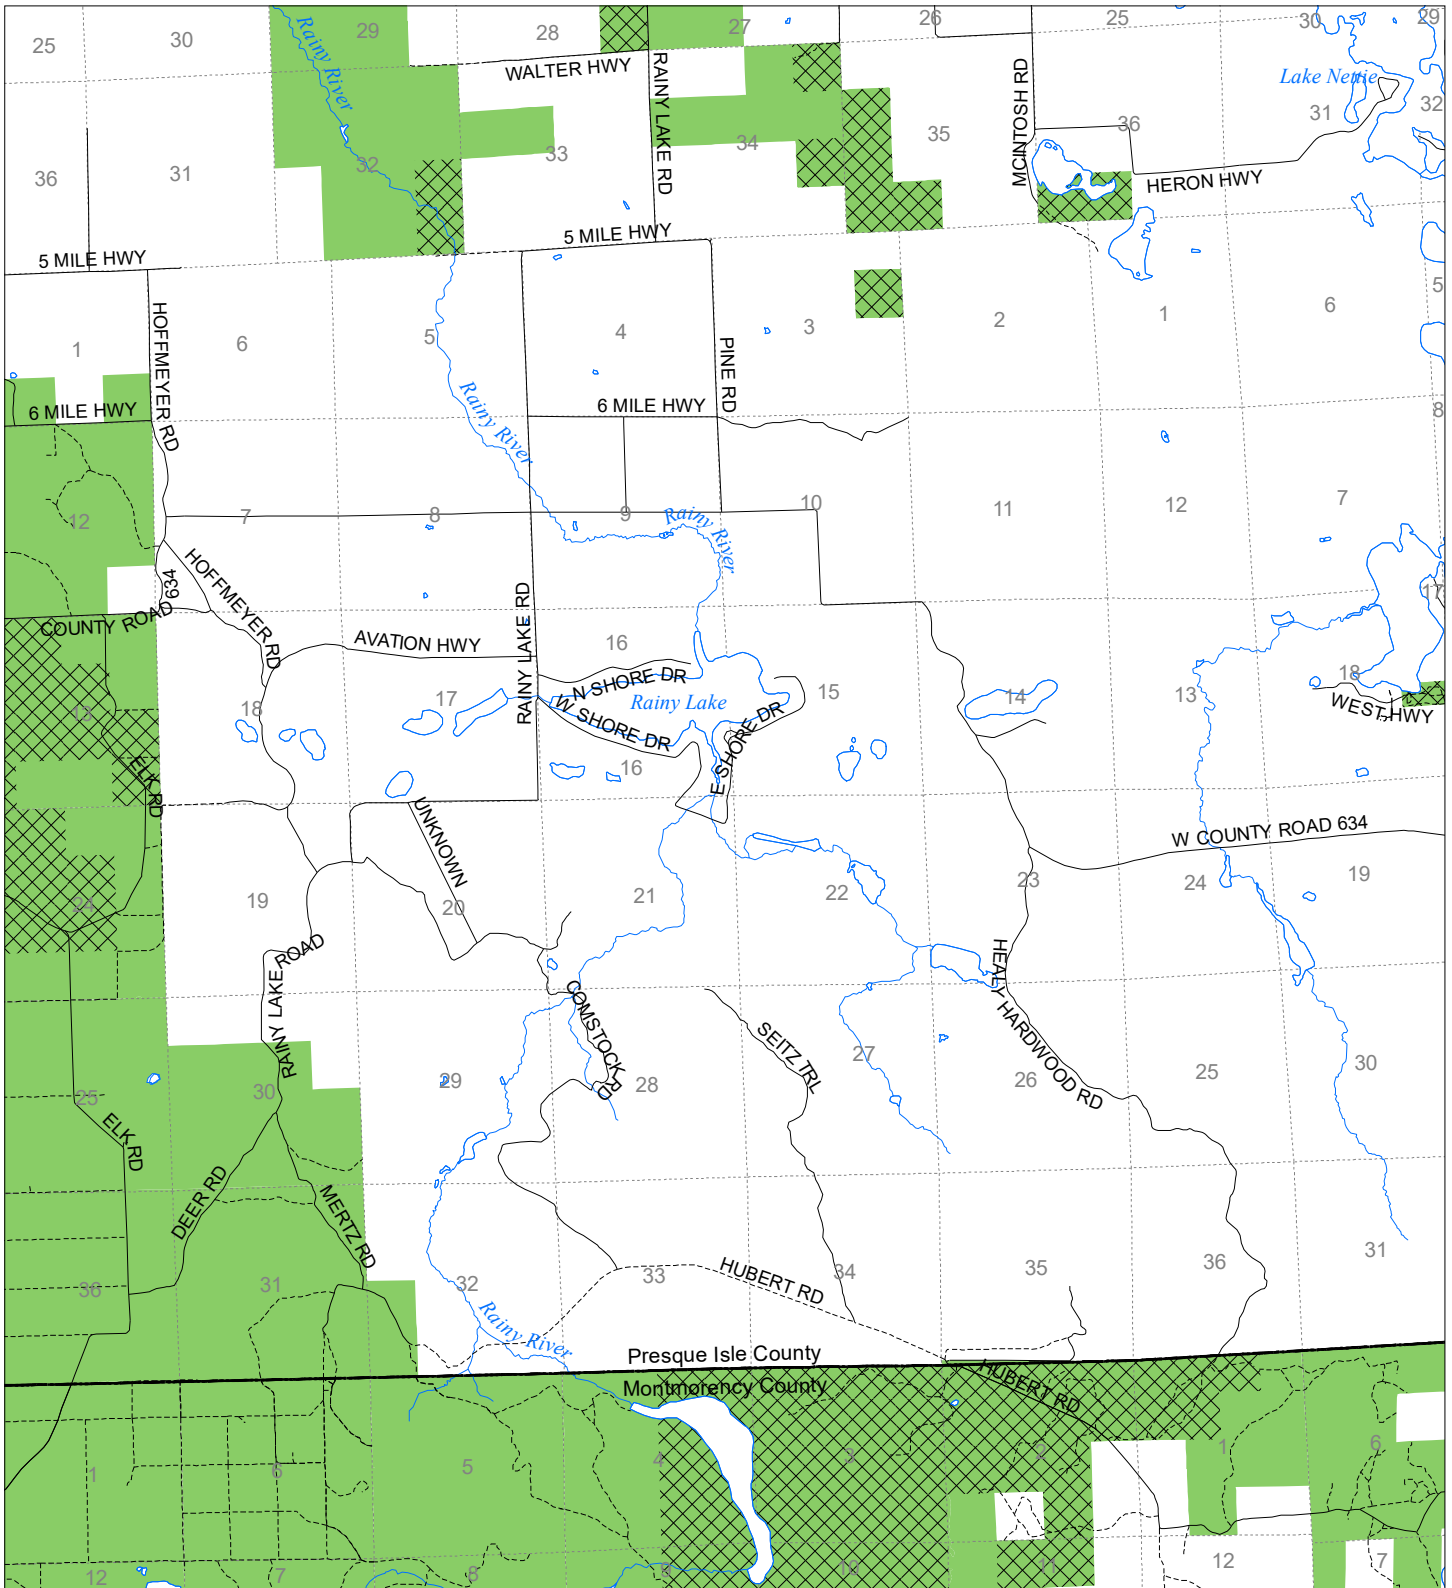

Fuelwood Collection Presque Isle County T33N,R03E

- State land open to fuelwood collection
- State land closed to fuelwood collection

Effective: March 1, 2021

N
Miles
0 0.5 1

02/02/2021