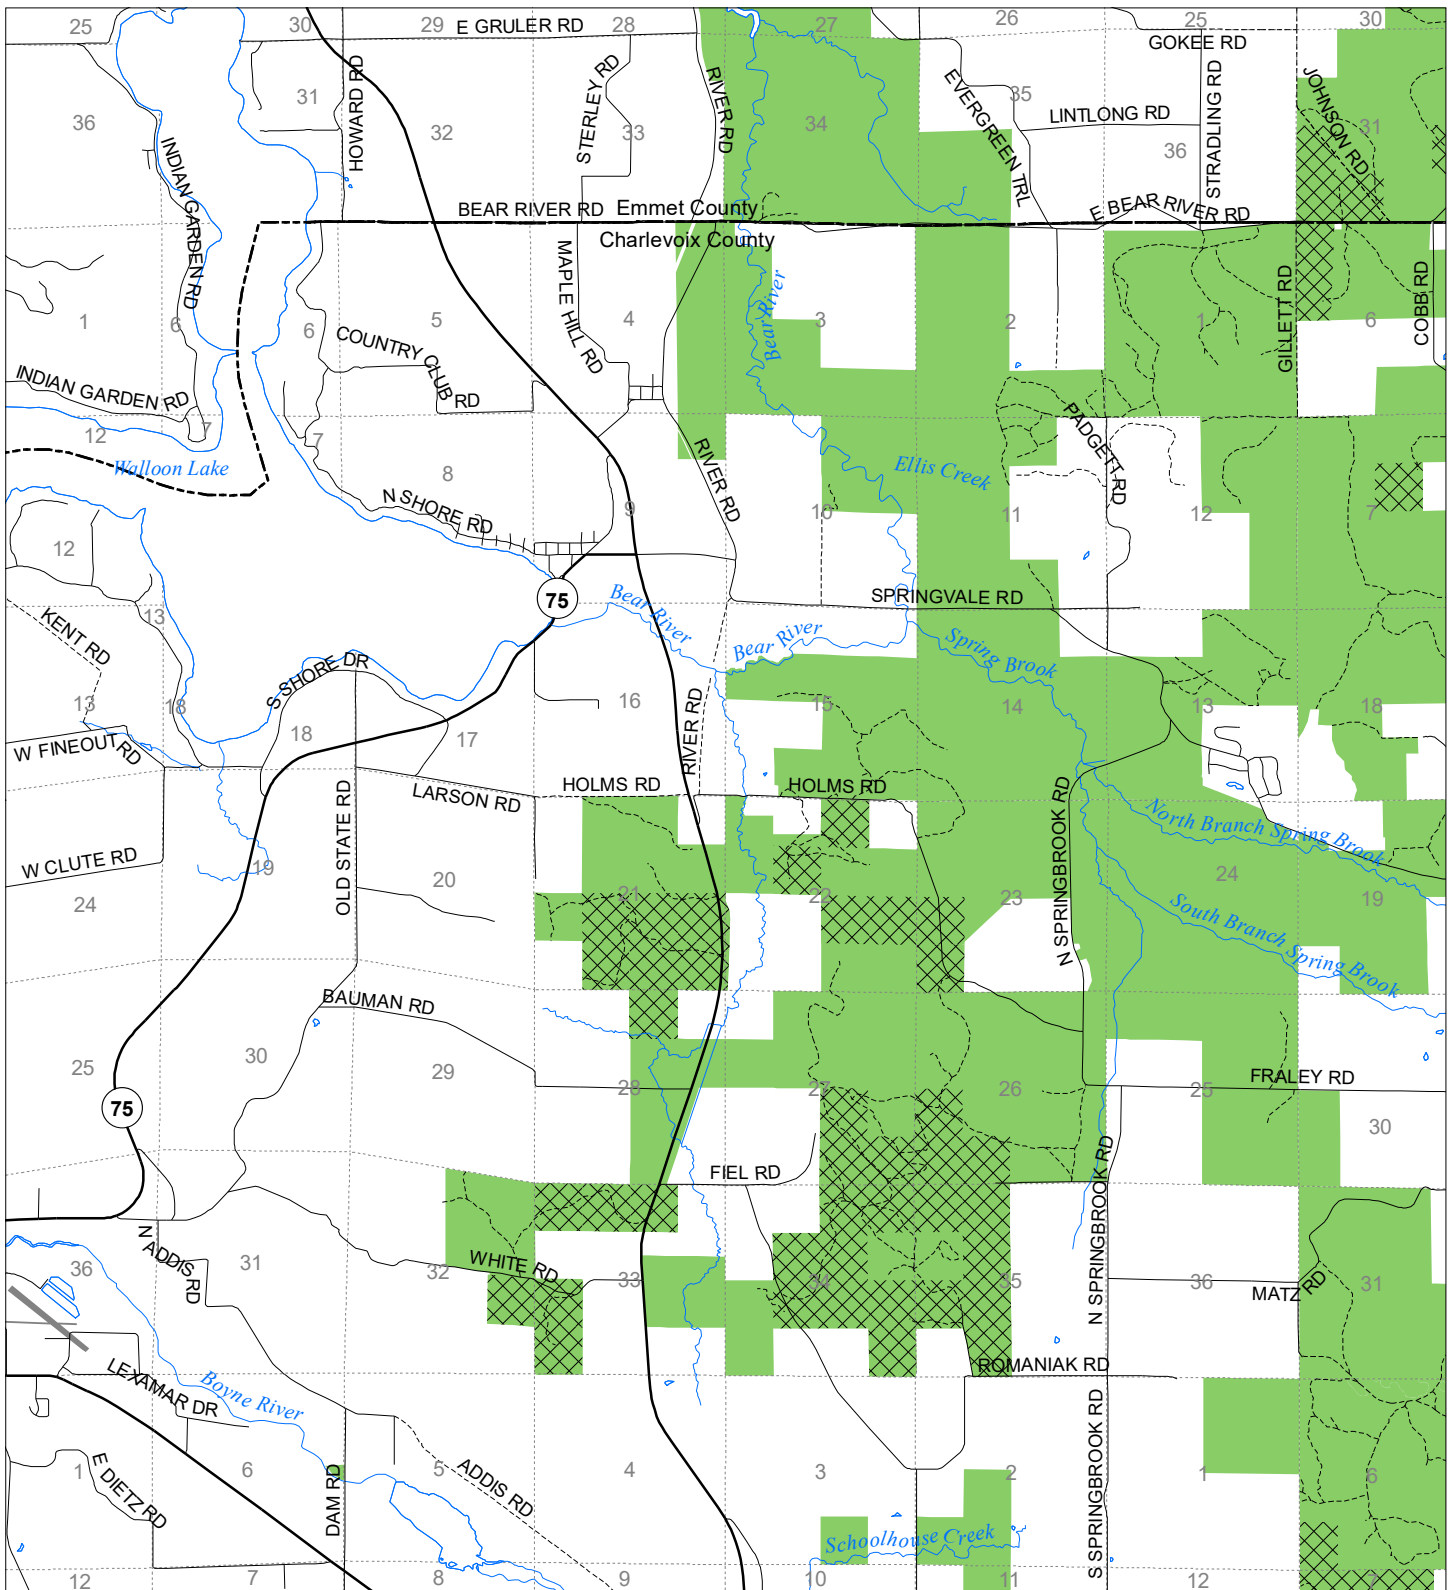

Fuelwood Collection Emmet County T33N,R05W

State land open to fuelwood collection
 State land closed to fuelwood collection
 Effective: March 1, 2021

N
 Miles
 0 0.5 1
 02/02/2021