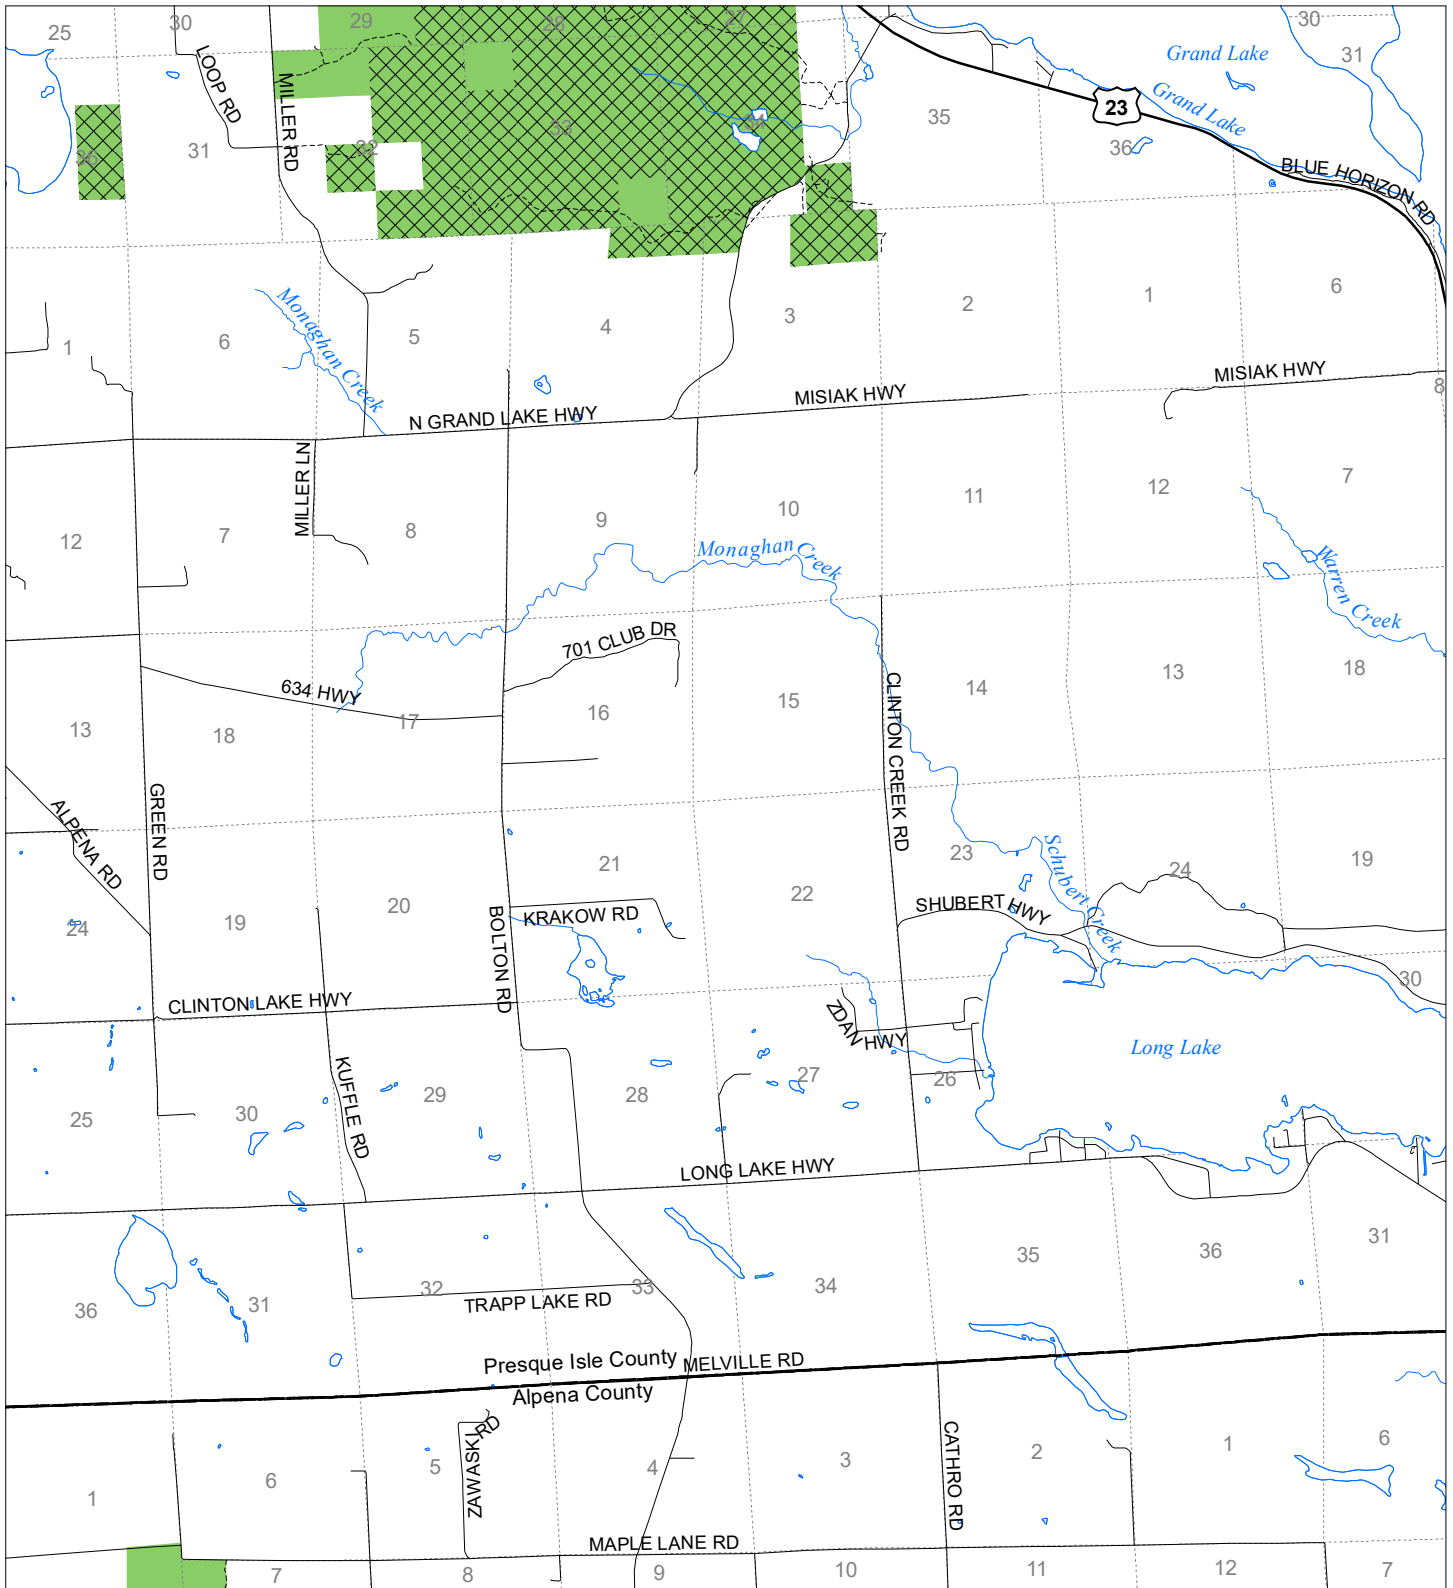

Fuelwood Collection
 Presque Isle County
T33N,R07E

 State land open to fuelwood collection
 State land closed to fuelwood collection
 Effective: March 1, 2021

 0 Miles 1
 0.5
 02/02/2021
