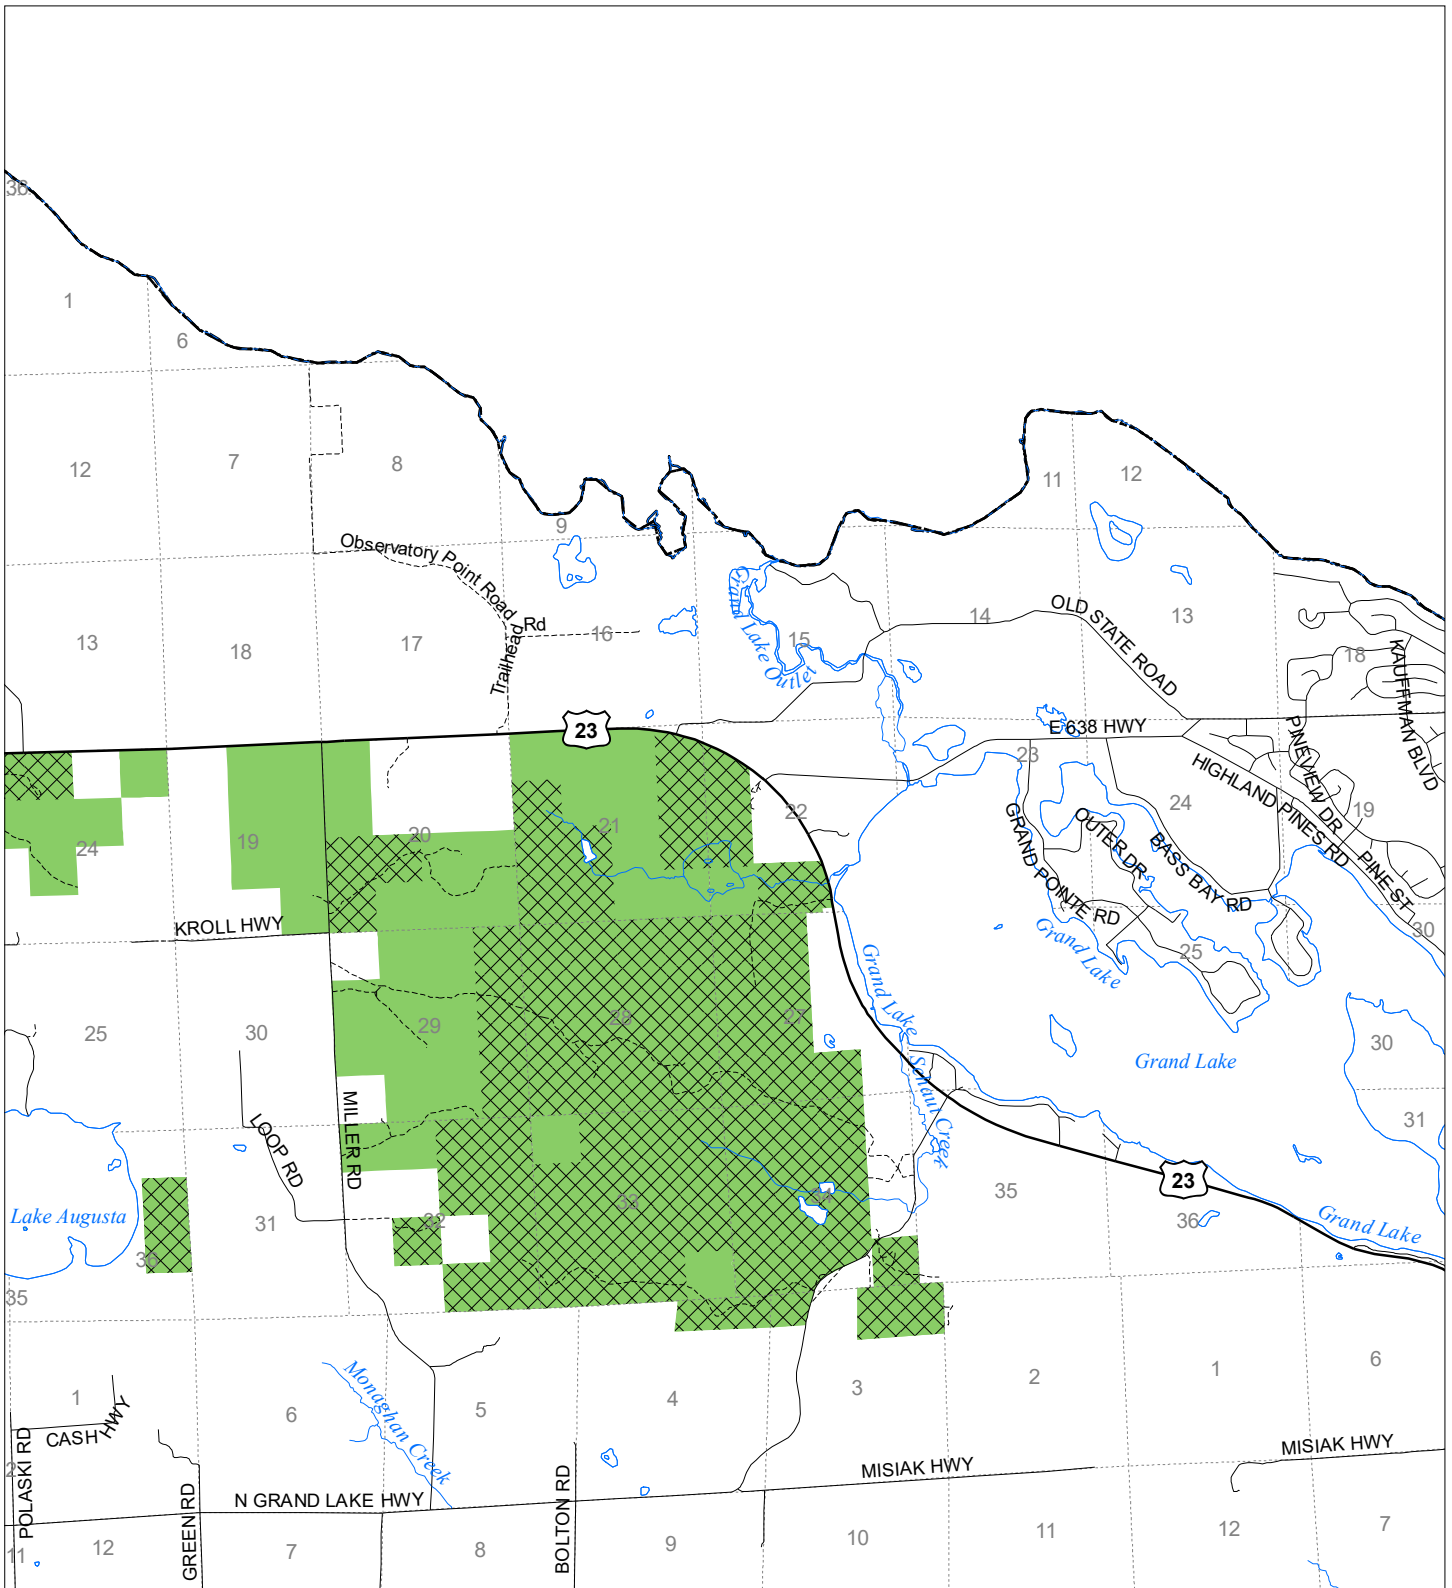

Fuelwood Collection  
 Presque Isle County  
**T34N,R07E**

- State land open to fuelwood collection
- State land closed to fuelwood collection

Effective: March 1, 2021

N  
 Miles  
 0 0.5 1

02/02/2021