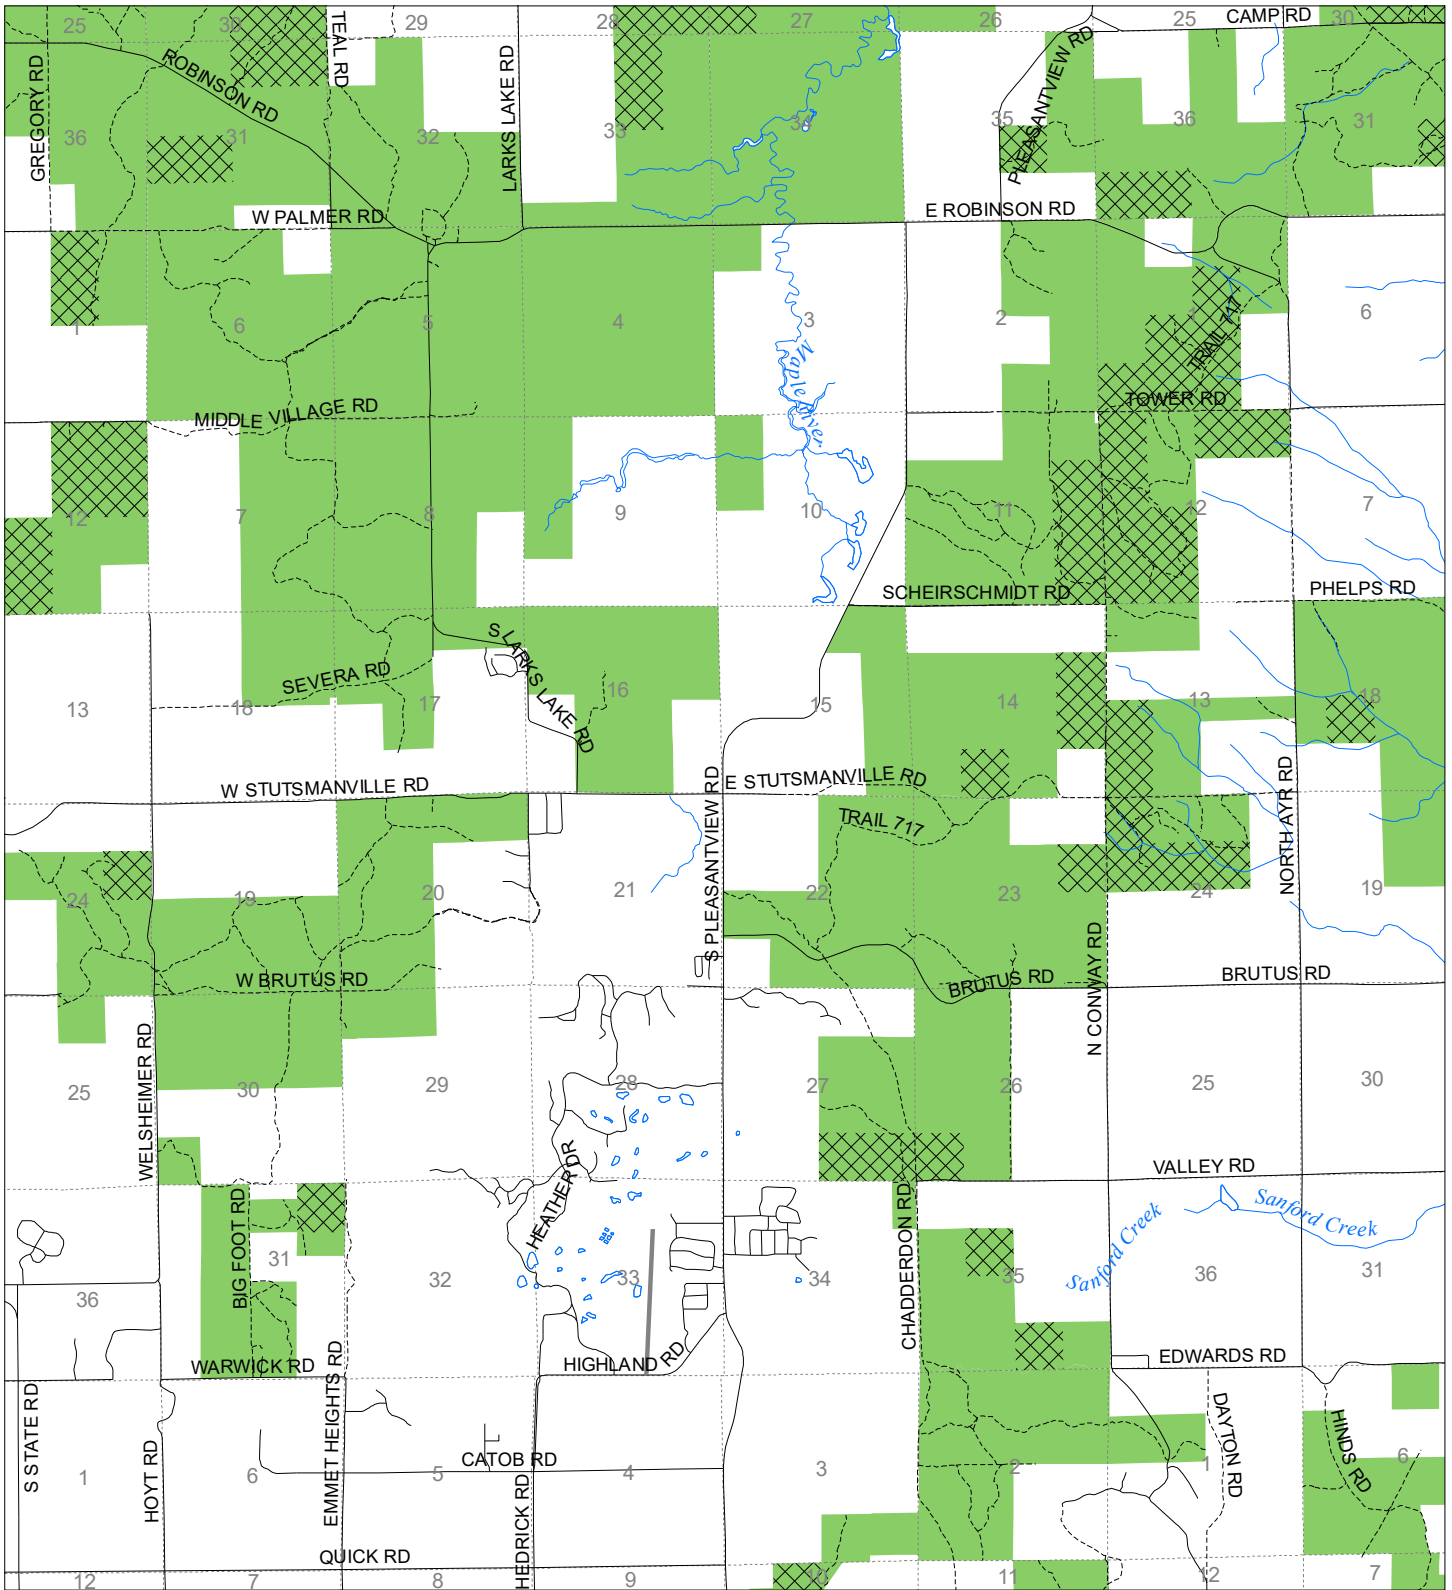

Fuelwood Collection Emmet County T36N,R05W

- State land open to fuelwood collection
- State land closed to fuelwood collection

Effective: March 1, 2021

 0 Miles 1
 0.5
 02/02/2021