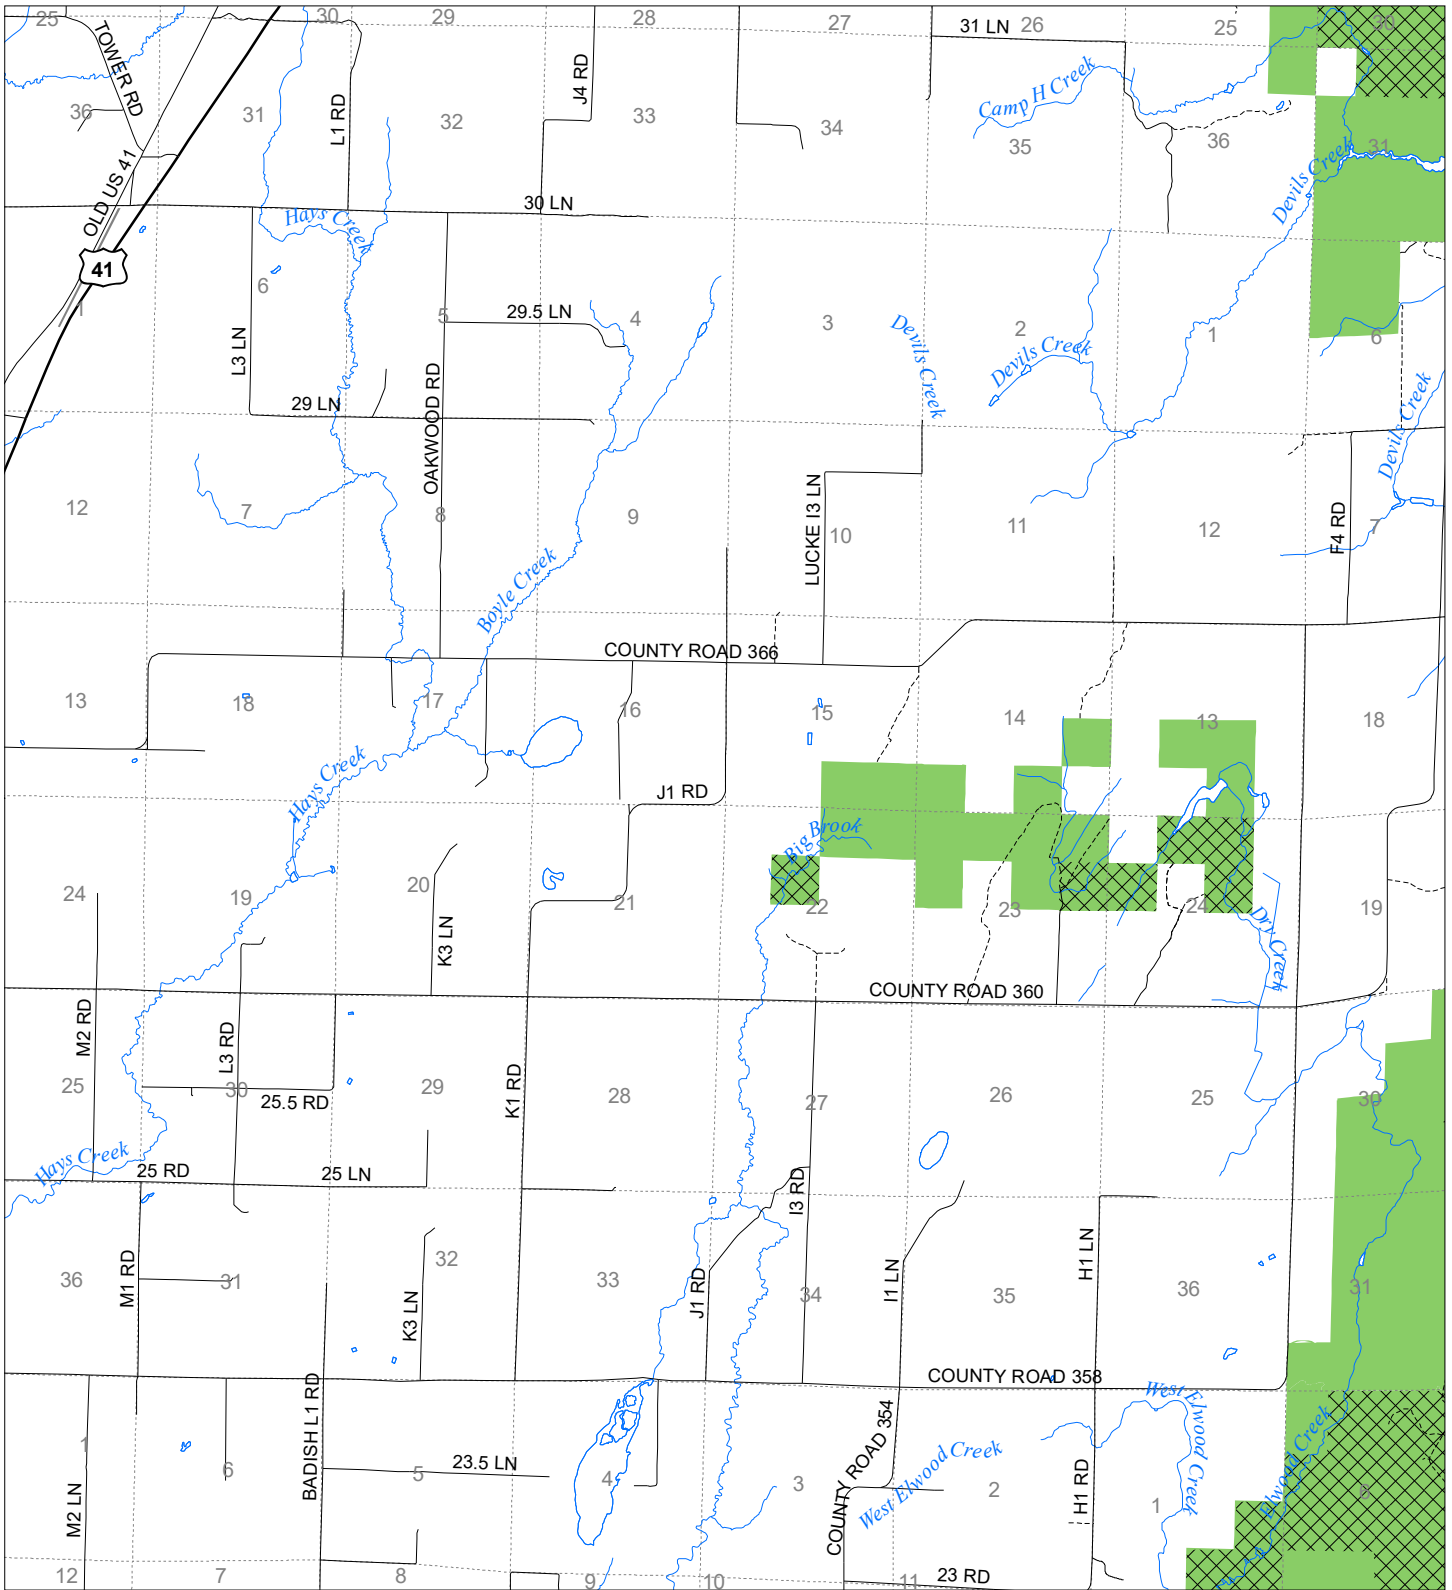

Fuelwood Collection Menonimee County T36N,R26W

- State land open to fuelwood collection
- State land closed to fuelwood collection

Effective: March 1, 2021

N
Miles
0 0.5 1

02/02/2021