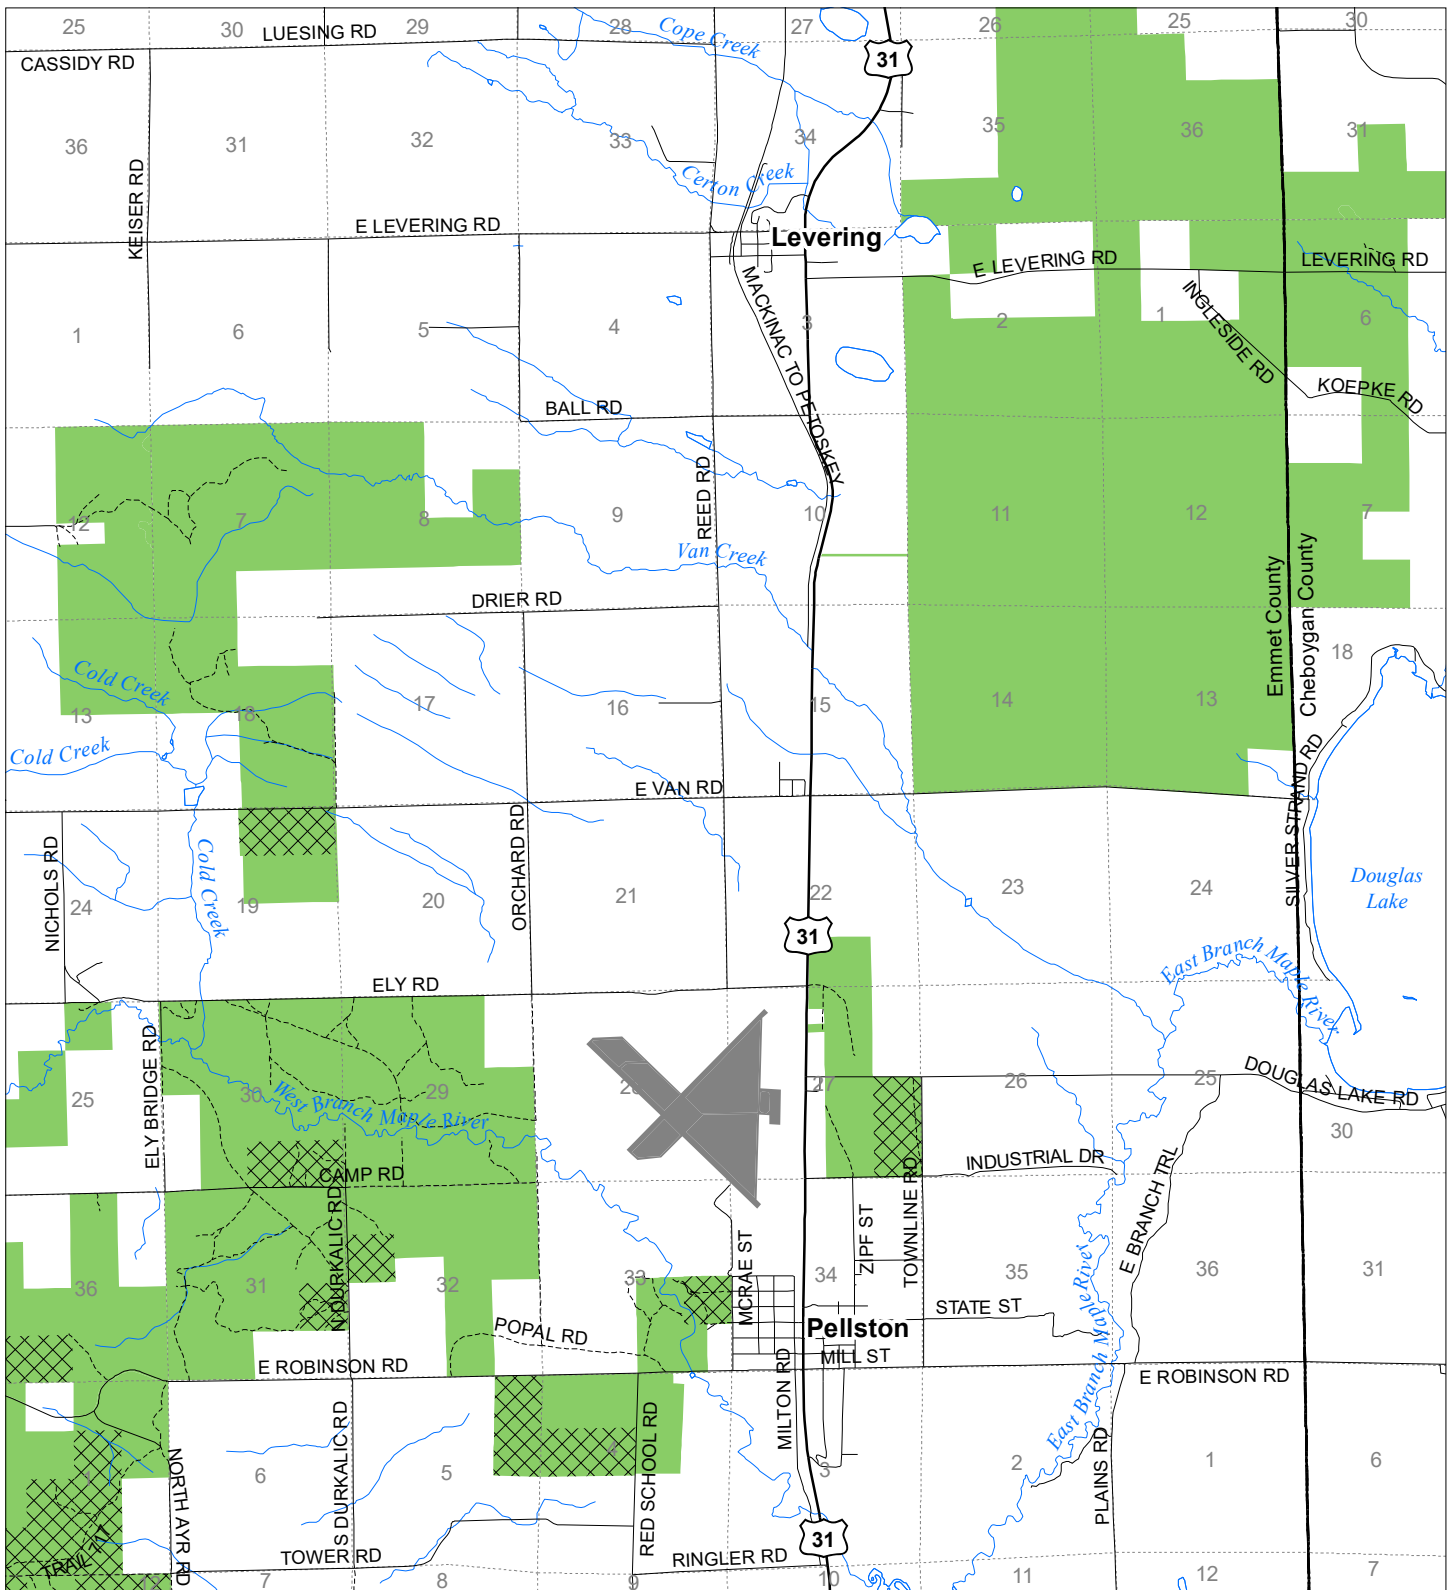

Fuelwood Collection Emmet County T37N,R04W

- State land open to fuelwood collection
- State land closed to fuelwood collection

Effective: March 1, 2021

N
Miles
0 0.5 1

02/02/2021