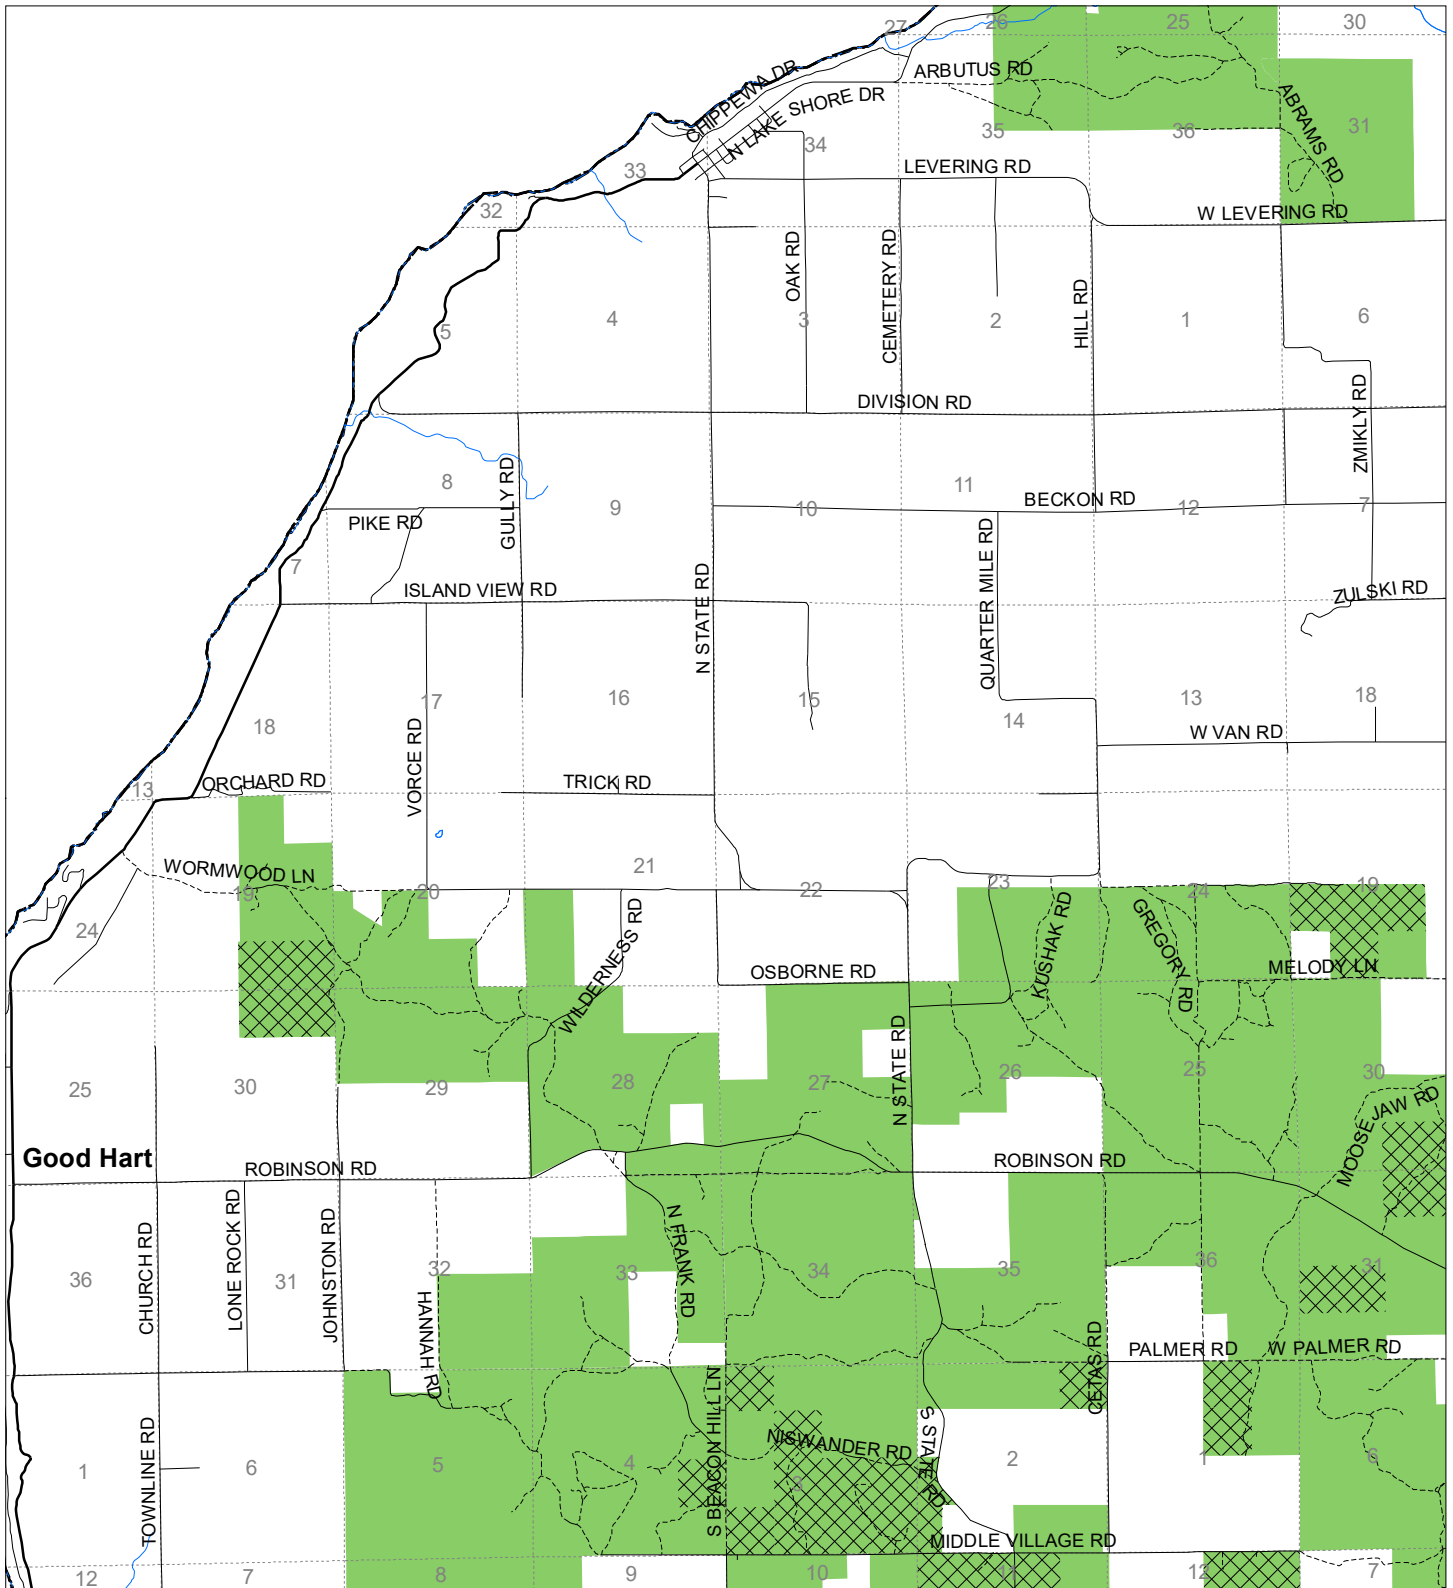

# Fuelwood Collection Emmet County T37N,R06W

State land open to fuelwood collection  
 State land closed to fuelwood collection  
 Effective: March 1, 2021

N  
 Miles  
 0 0.5 1  
 02/02/2021