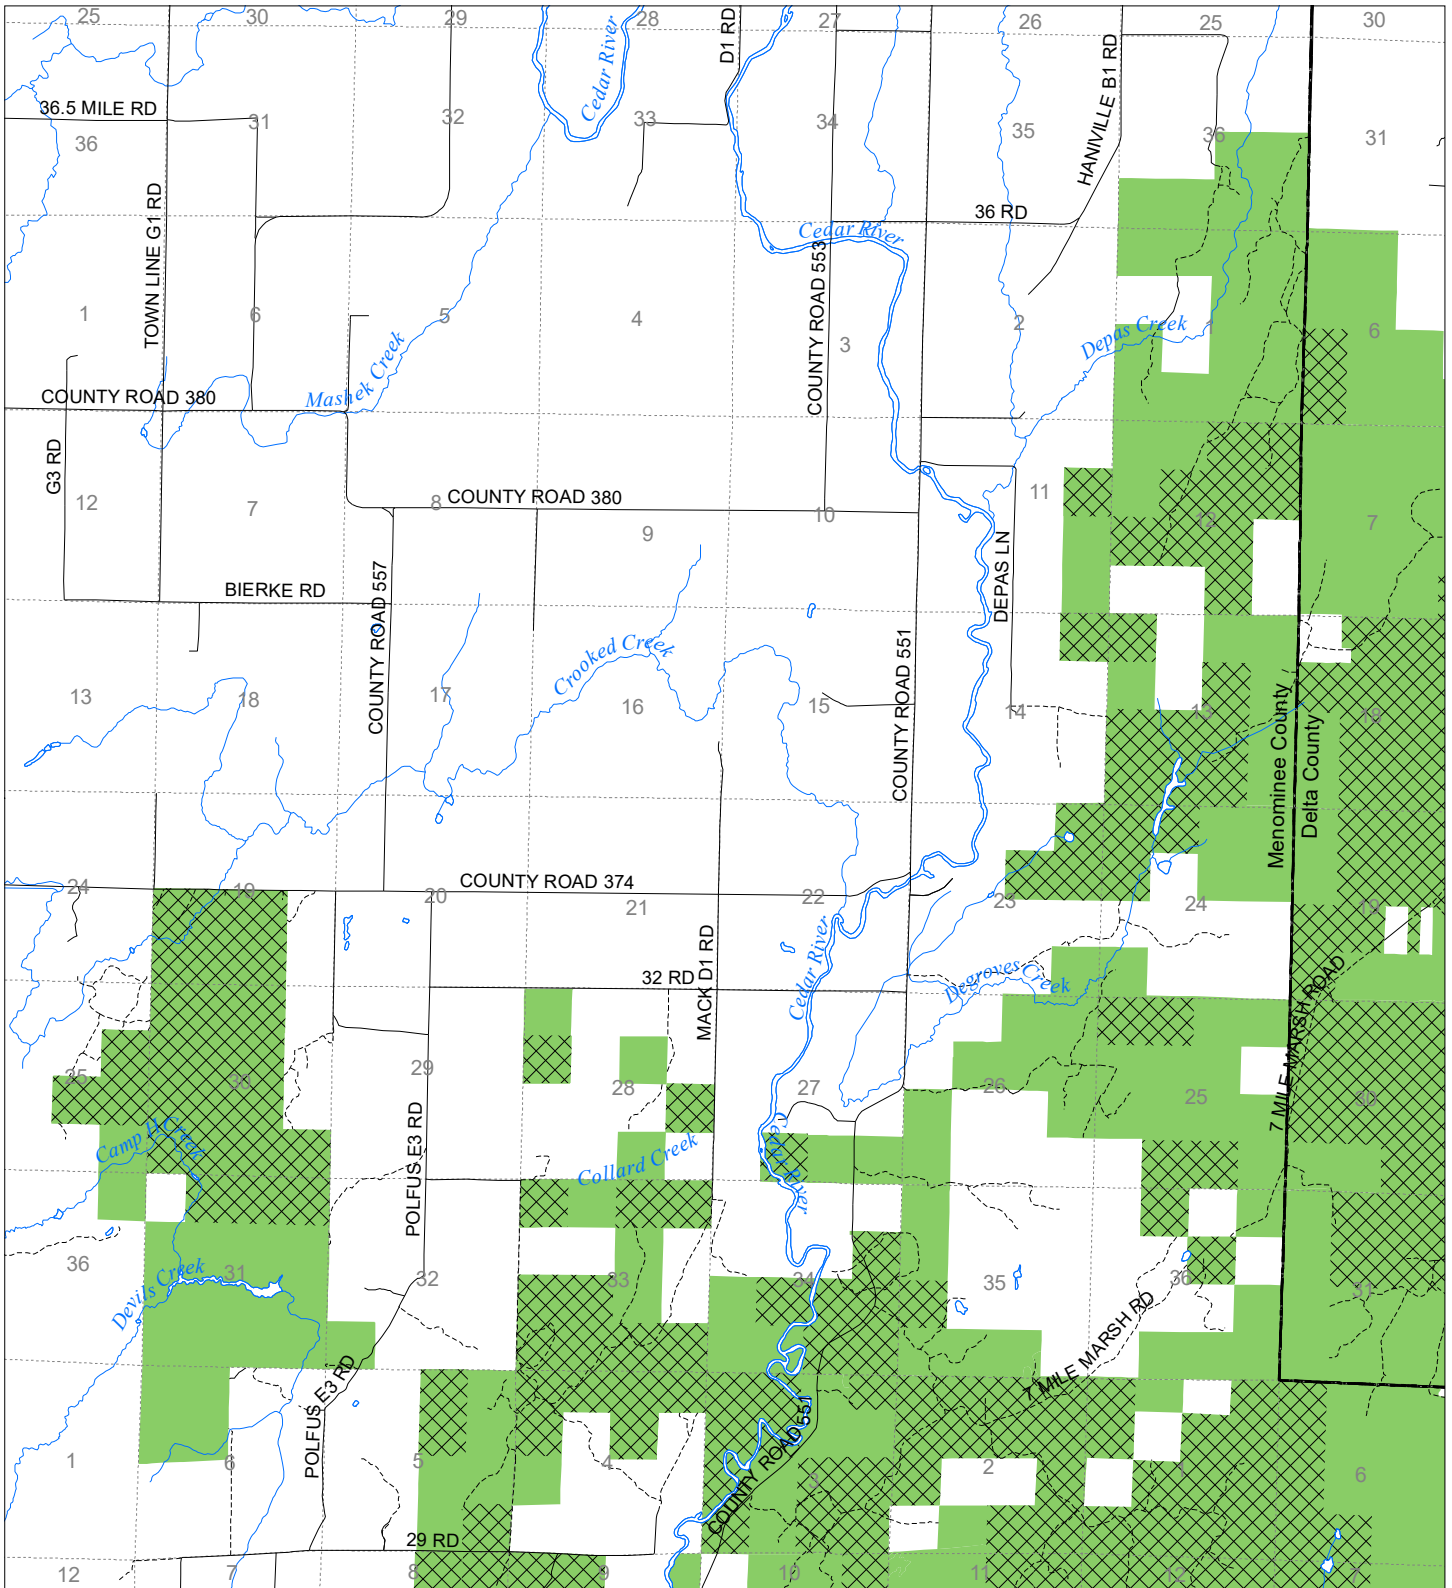

# Fuelwood Collection Menominee County T37N,R25W

- State land open to fuelwood collection
- State land closed to fuelwood collection

Effective: March 1, 2021

N

Miles  
0 0.5 1

02/02/2021