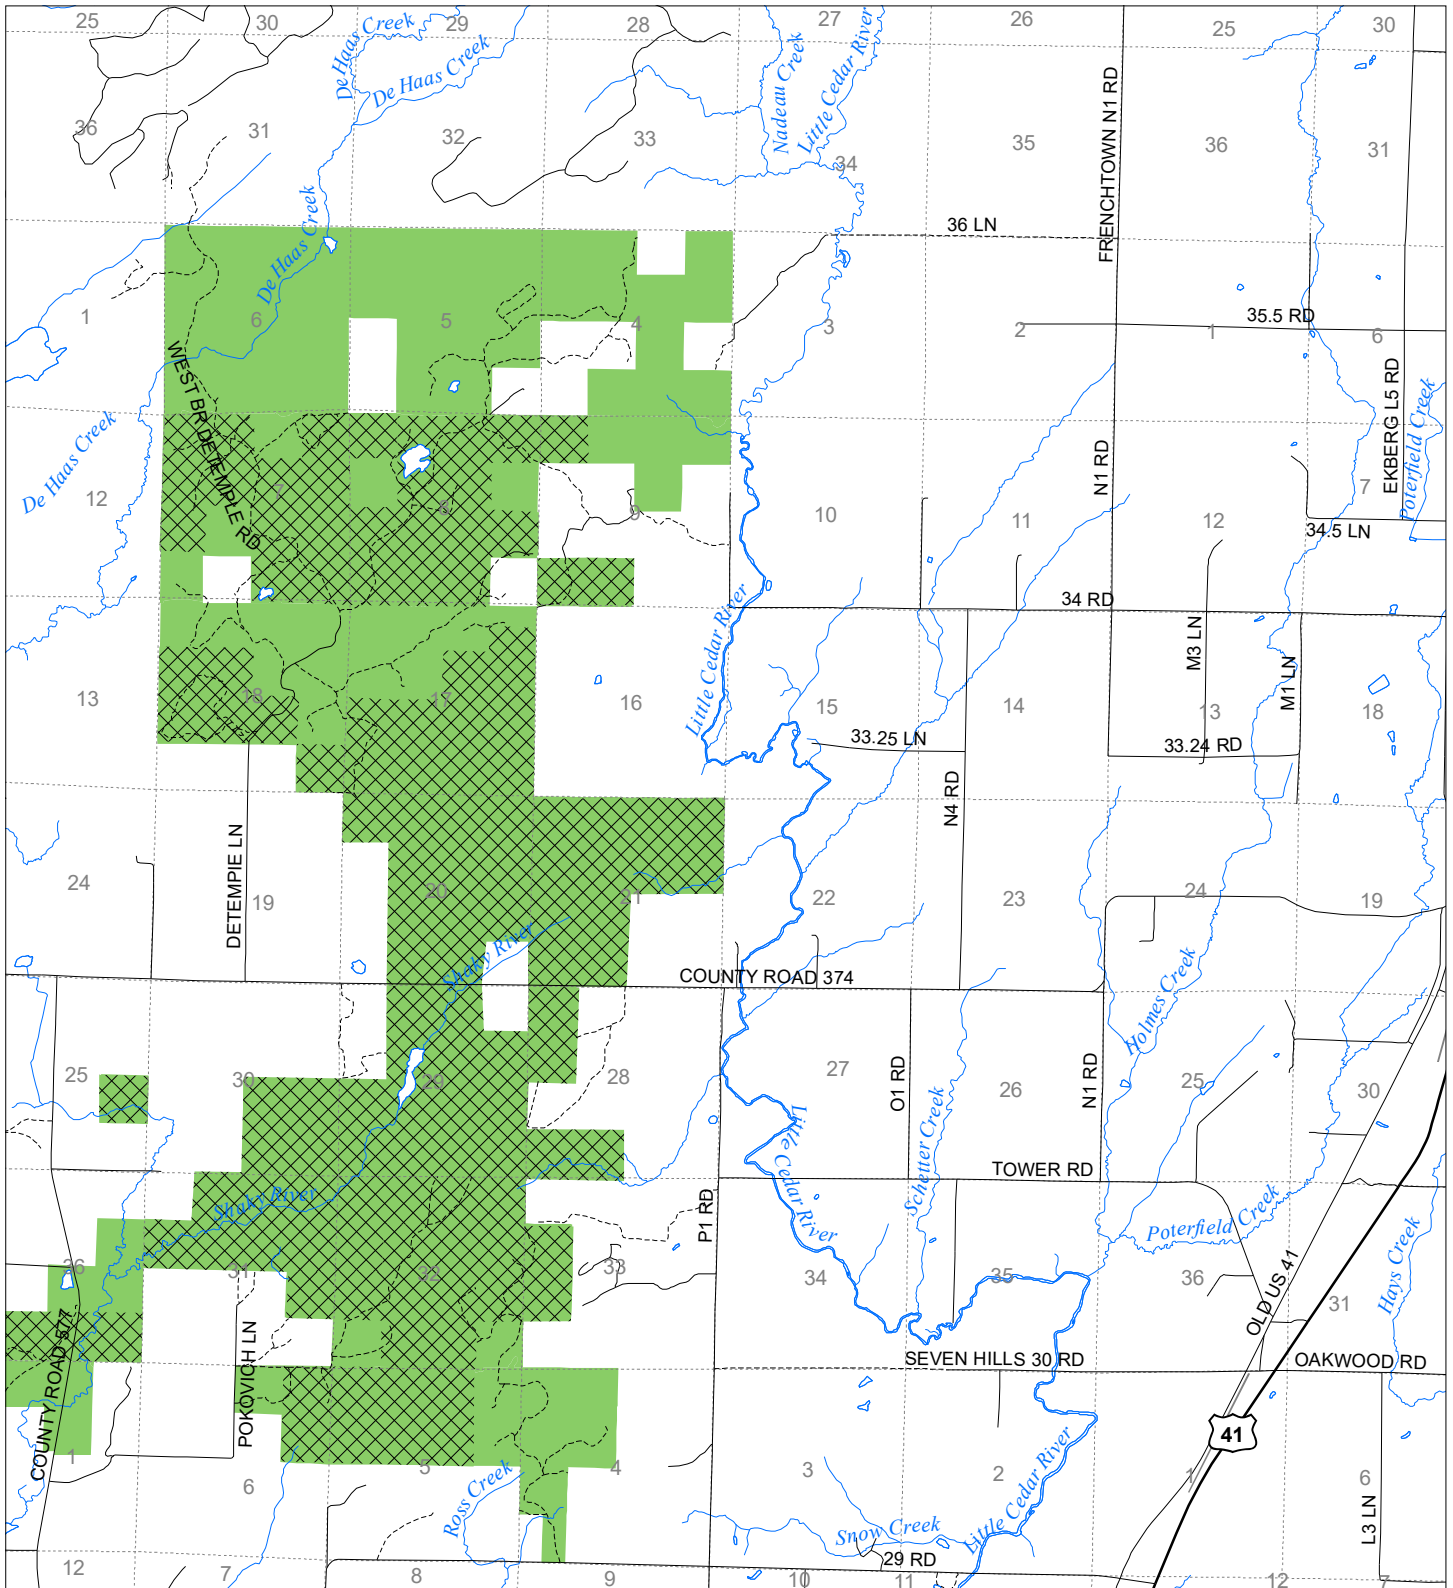

Fuelwood Collection Menonimee County T37N,R27W

- State land open to fuelwood collection
- State land closed to fuelwood collection

Effective: March 1, 2021

 Miles
 0 0.5 1

02/02/2021