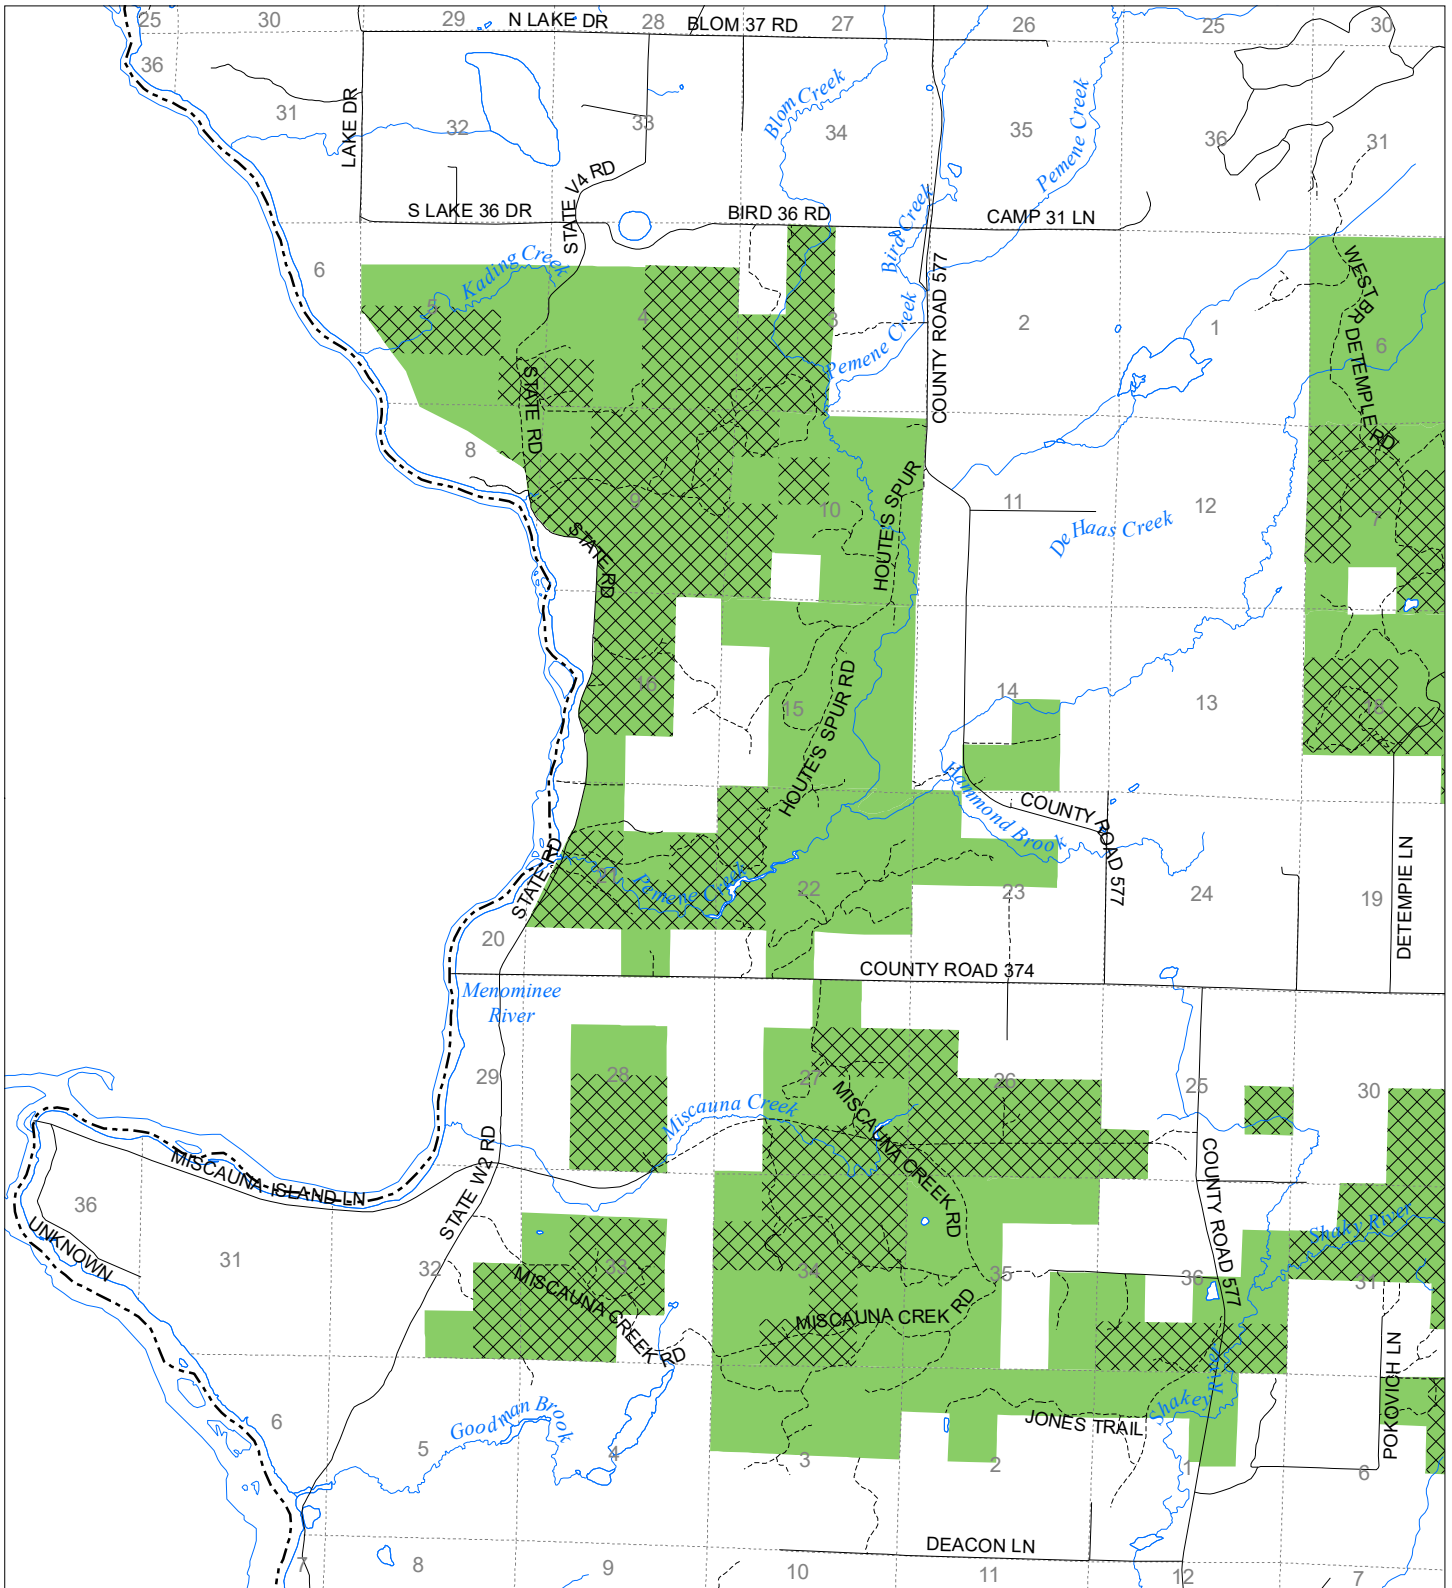

Fuelwood Collection Menominee County T37N,R28W

- State land open to fuelwood collection
- State land closed to fuelwood collection

Effective: March 1, 2021

N
Miles
0 0.5 1

02/02/2021