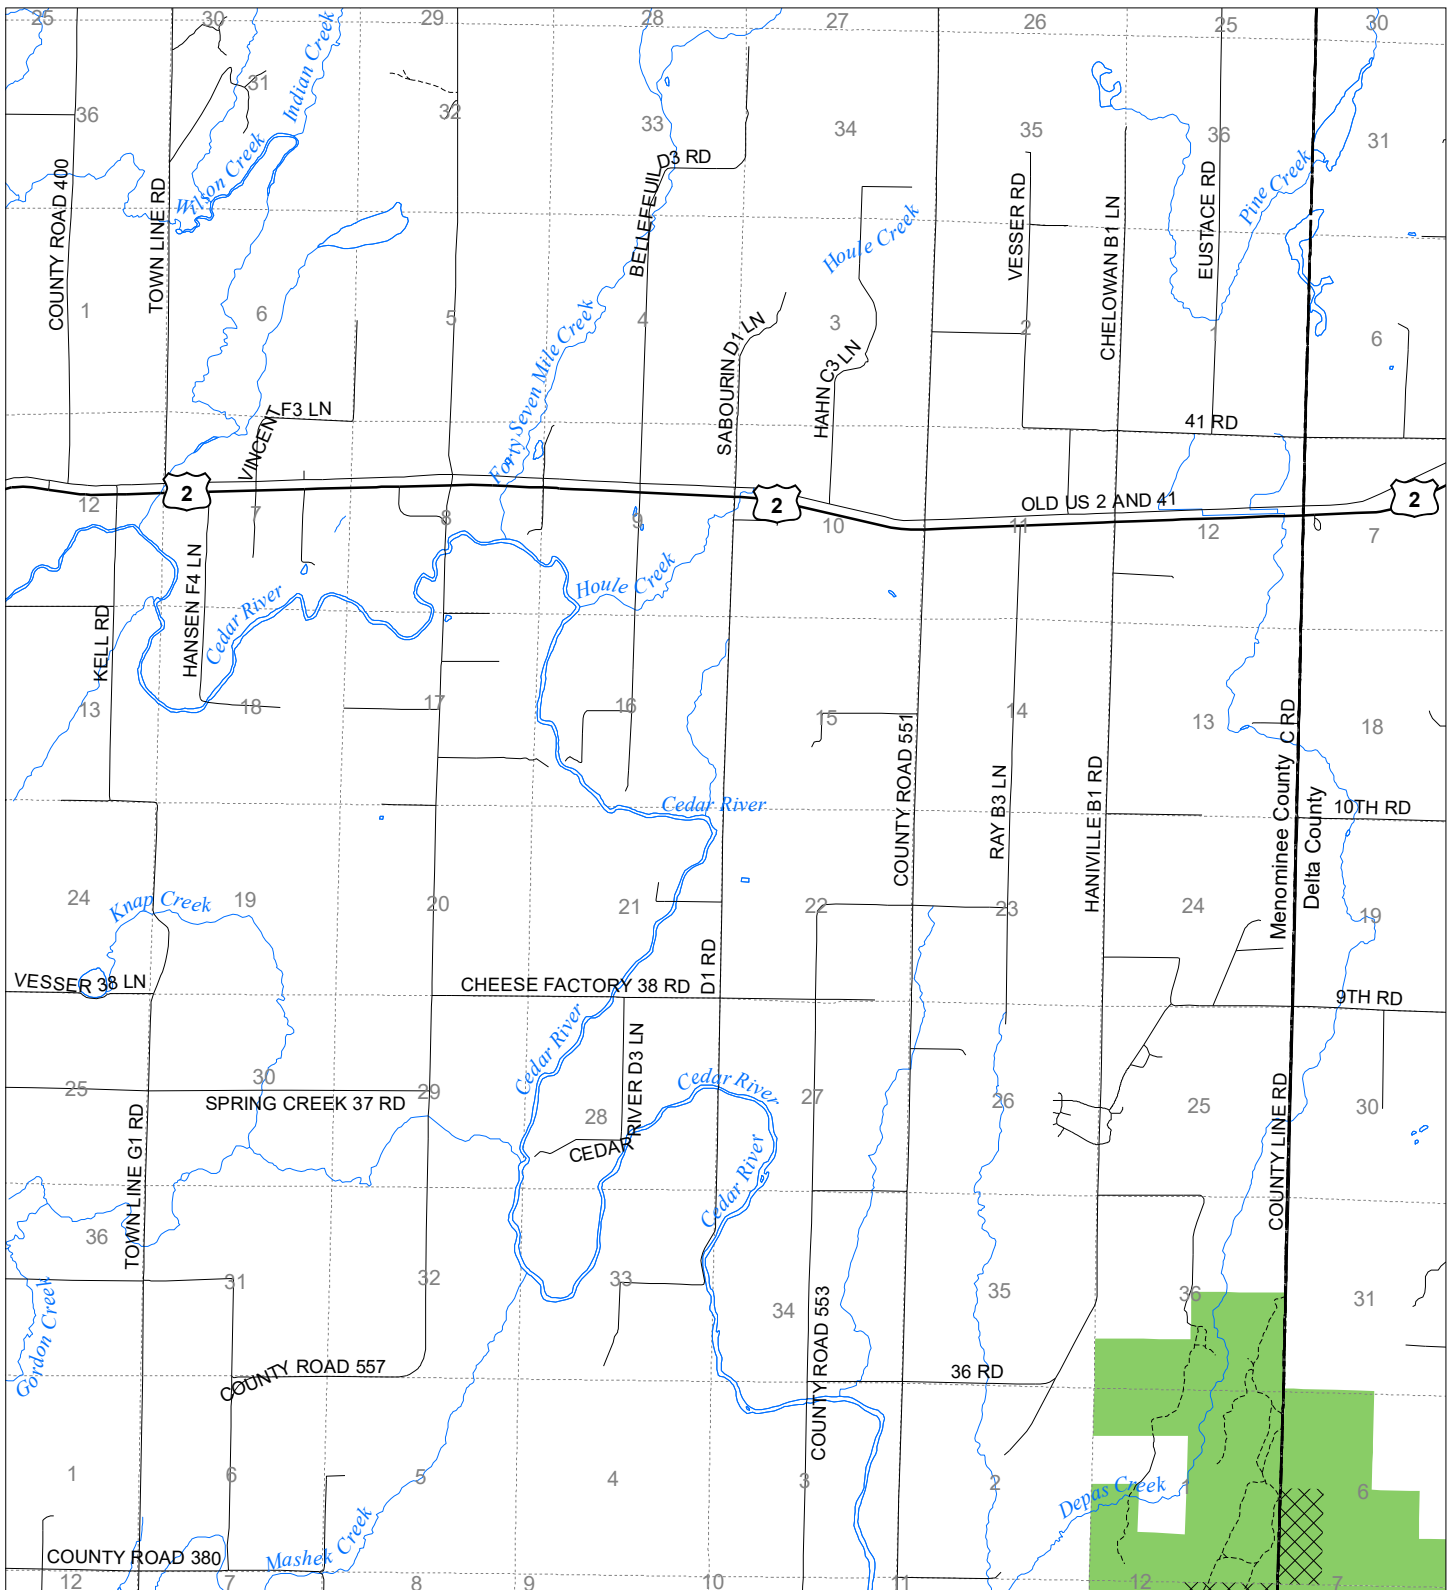

Fuelwood Collection Menominee County T38N,R25W

- State land open to fuelwood collection
- State land closed to fuelwood collection

Effective: March 1, 2021

N
Miles
0 0.5 1

02/02/2021