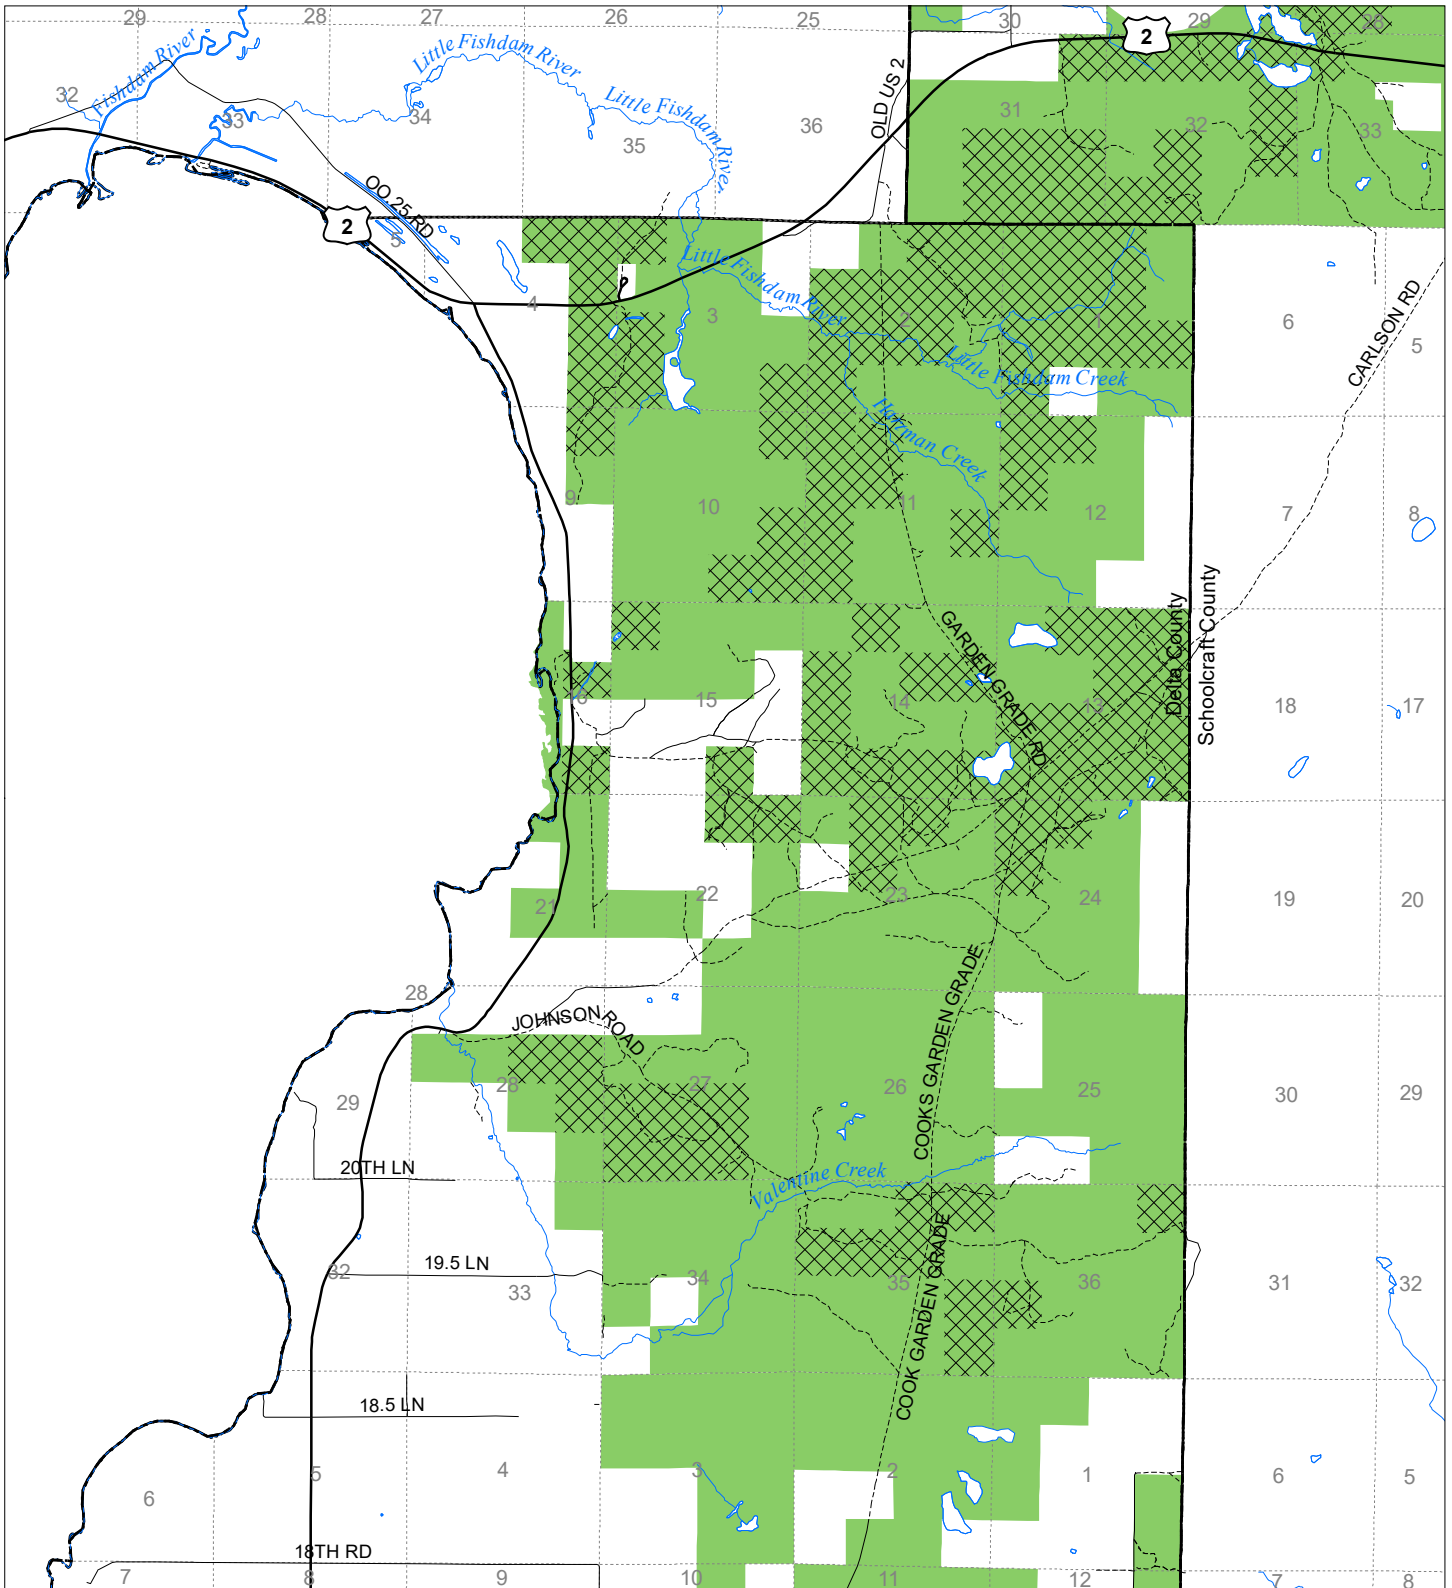

Fuelwood Collection Delta County T40N,R18W

- State land open to fuelwood collection
- State land closed to fuelwood collection

Effective: March 1, 2021

 0 Miles 1
 0.5
 02/02/2021