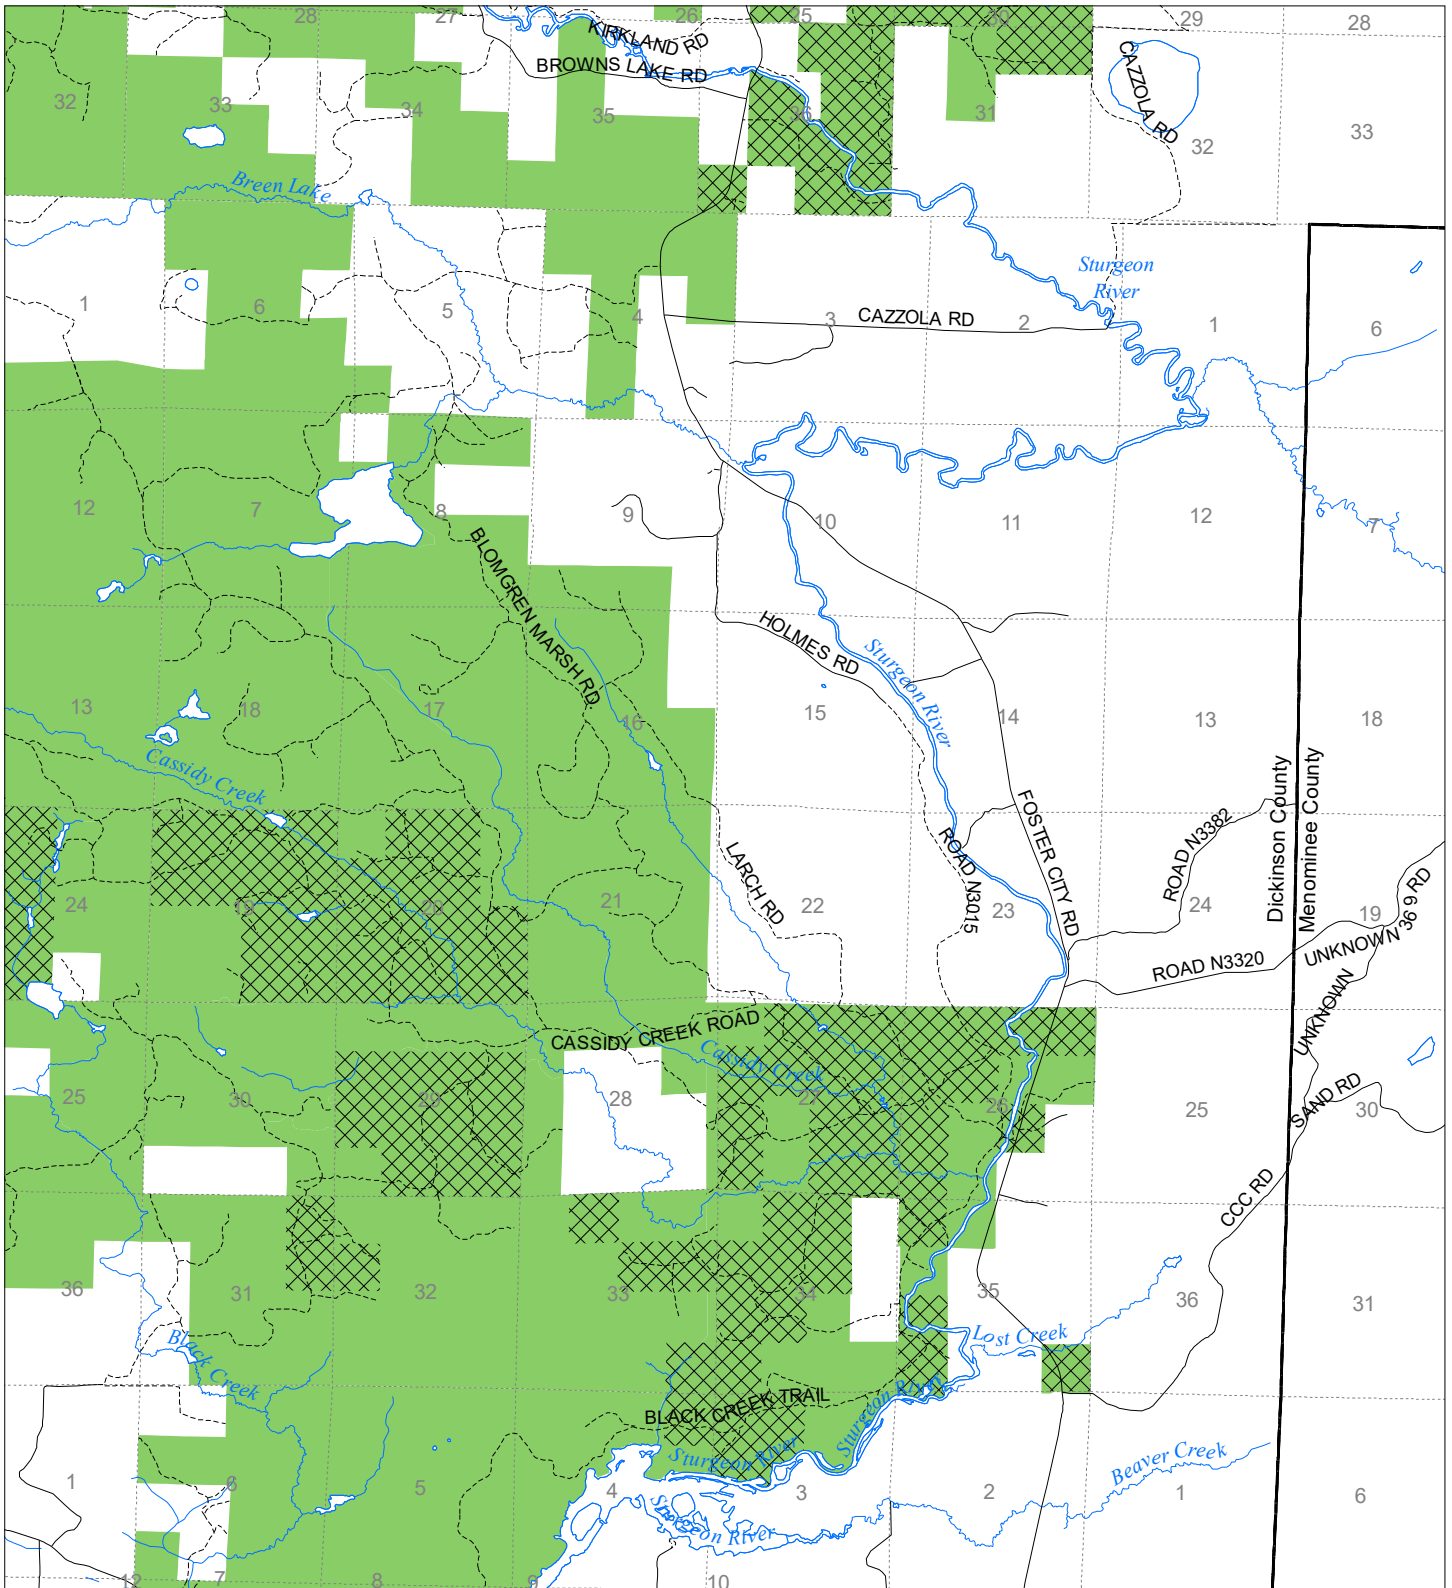

Fuelwood Collection
Dickinson County
T40N,R28W

- State land open to fuelwood collection
- State land closed to fuelwood collection

Effective: March 1, 2021