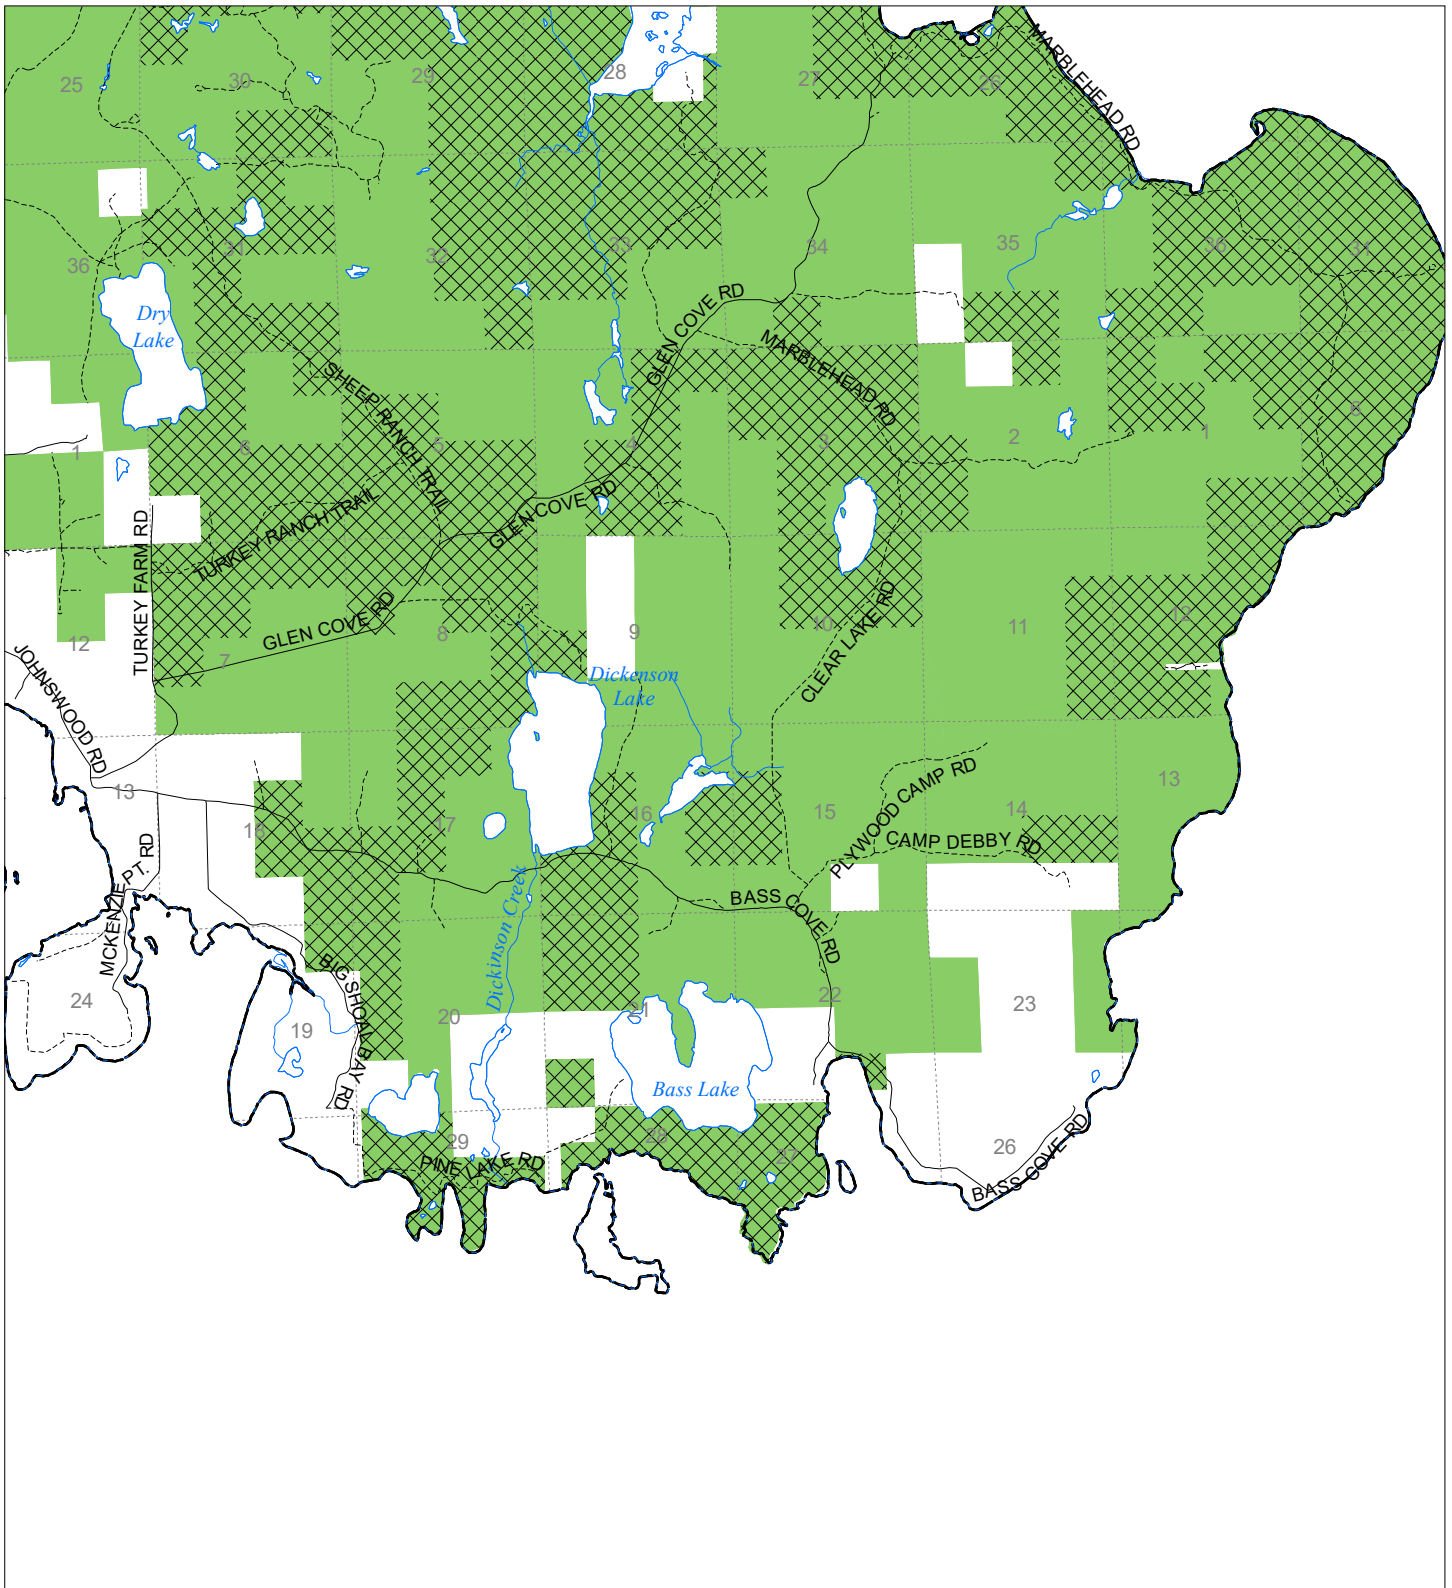

Fuelwood Collection  
Chippewa County  
**T41N,R07E**

- State land open to fuelwood collection
- State land closed to fuelwood collection

Effective: March 1, 2021