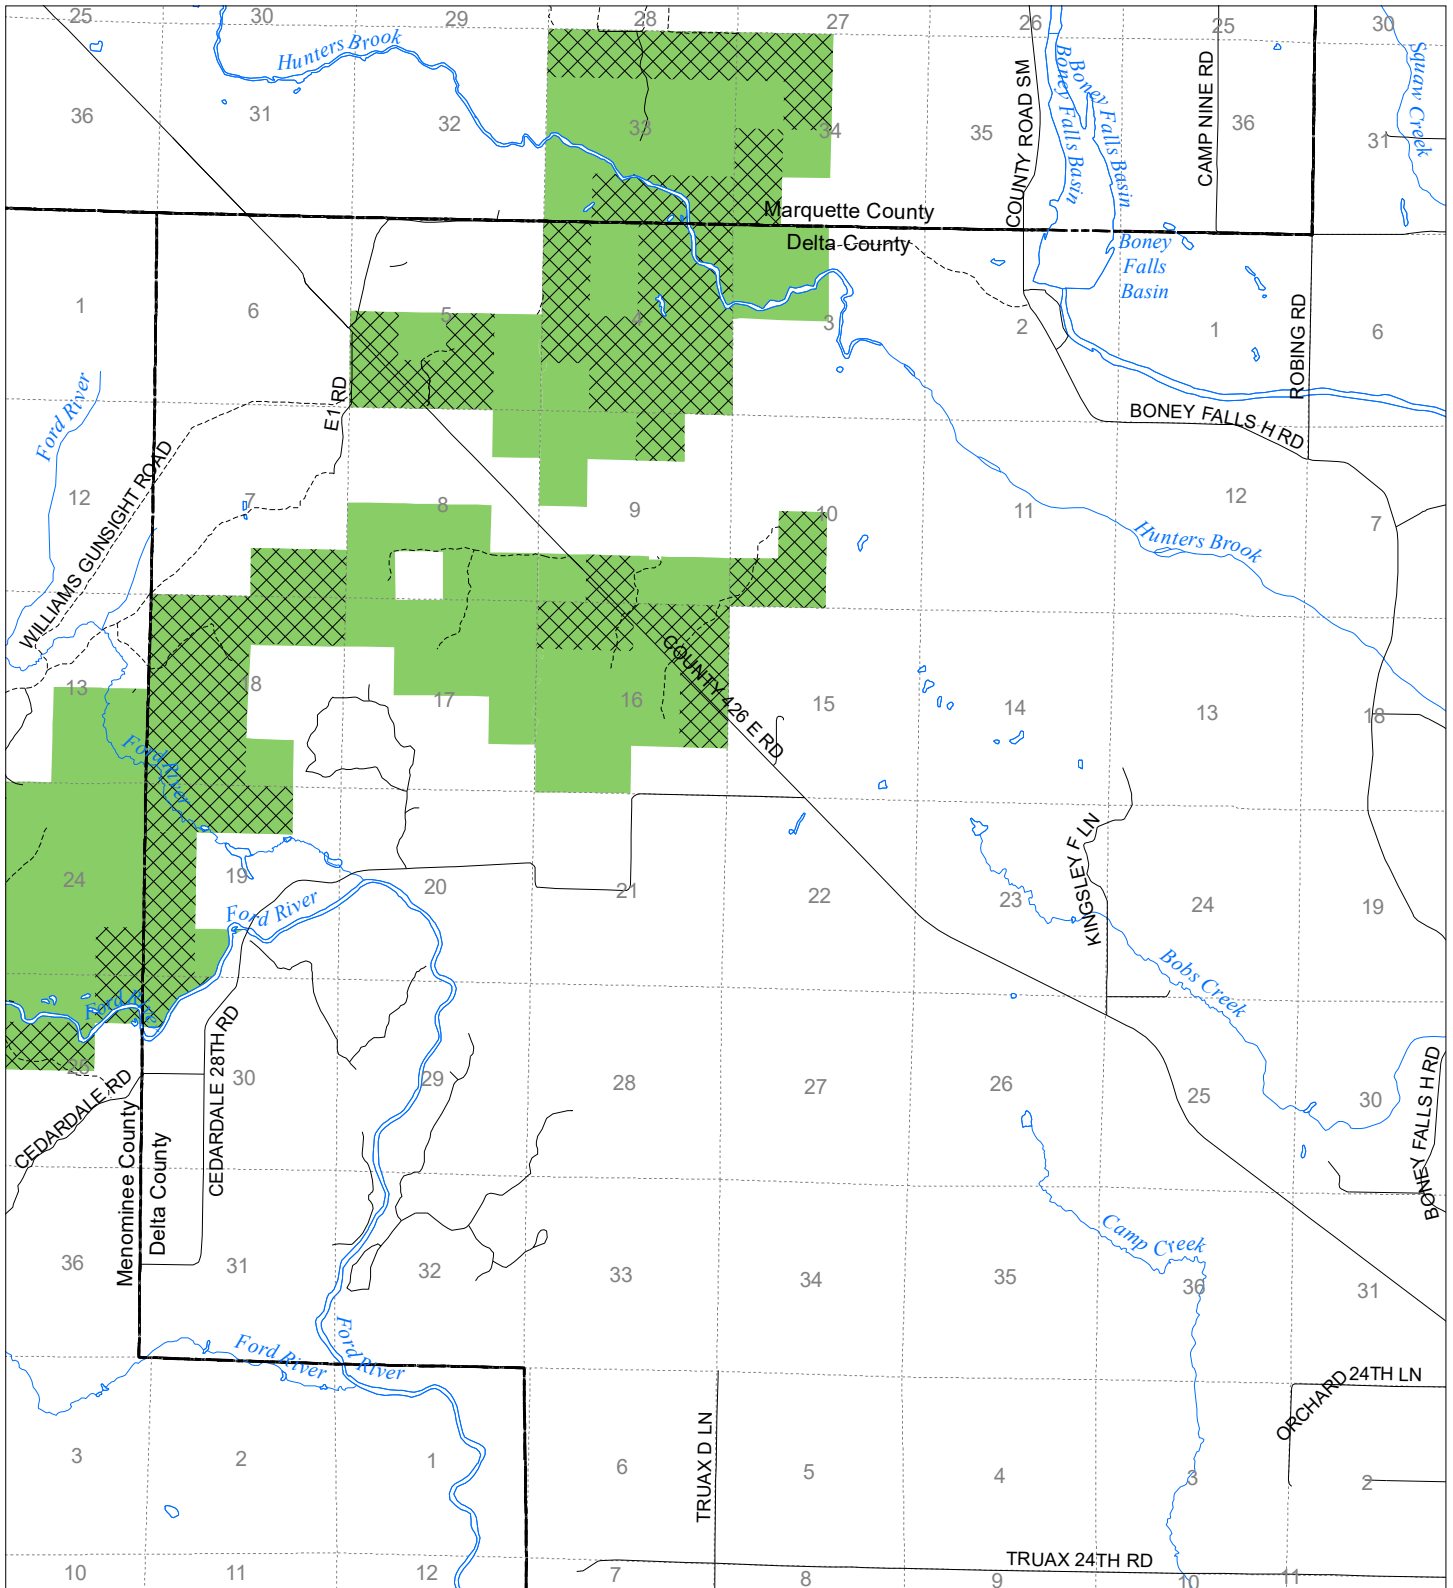

# Fuelwood Collection Delta County T41N,R24W

State land open to fuelwood collection  
 State land closed to fuelwood collection  
 Effective: March 1, 2021

N  
 Miles  
 0 0.5 1  
 02/02/2021