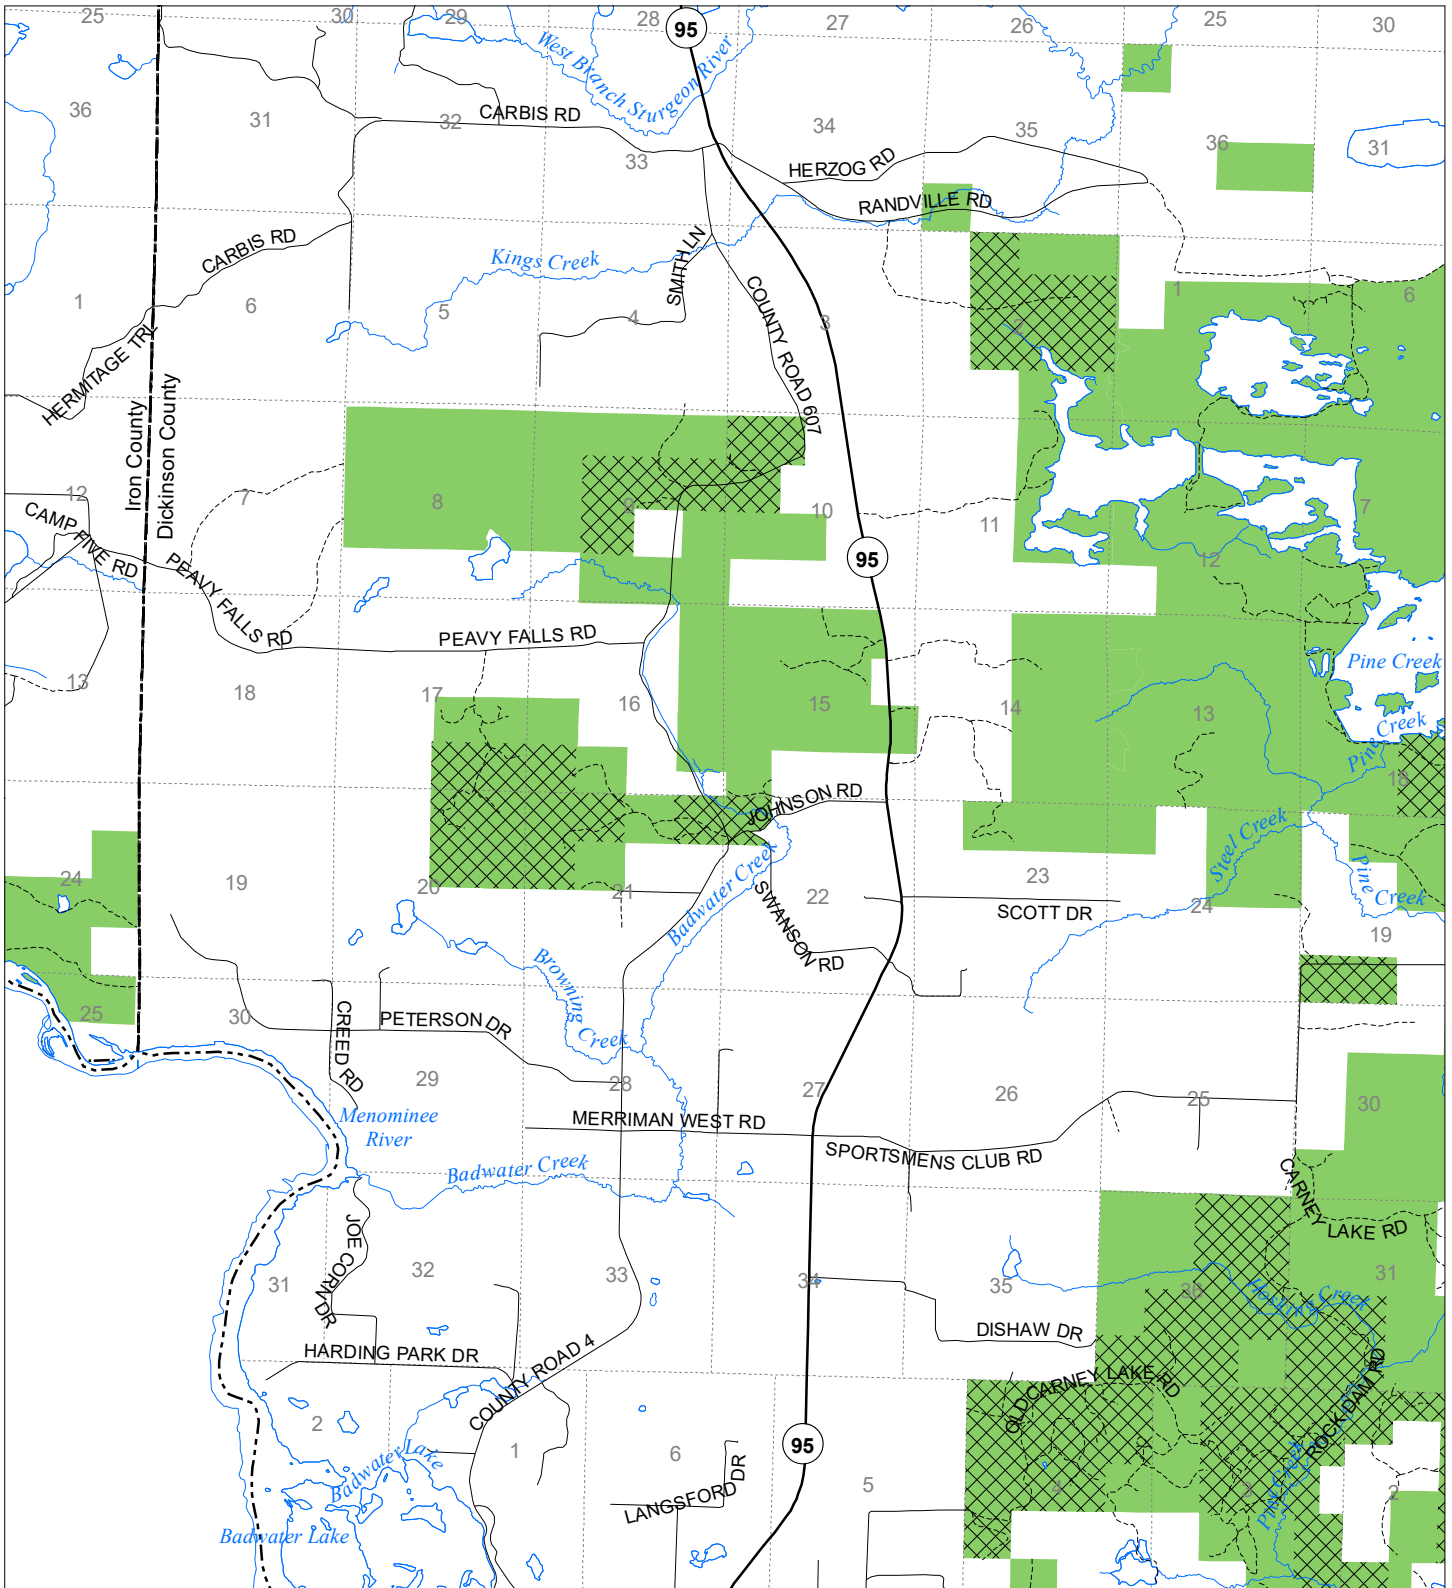

Fuelwood Collection Dickinson County T41N,R30W

State land open to fuelwood collection
 State land closed to fuelwood collection
 Effective: March 1, 2021

N

Miles
0 0.5 1

02/02/2021