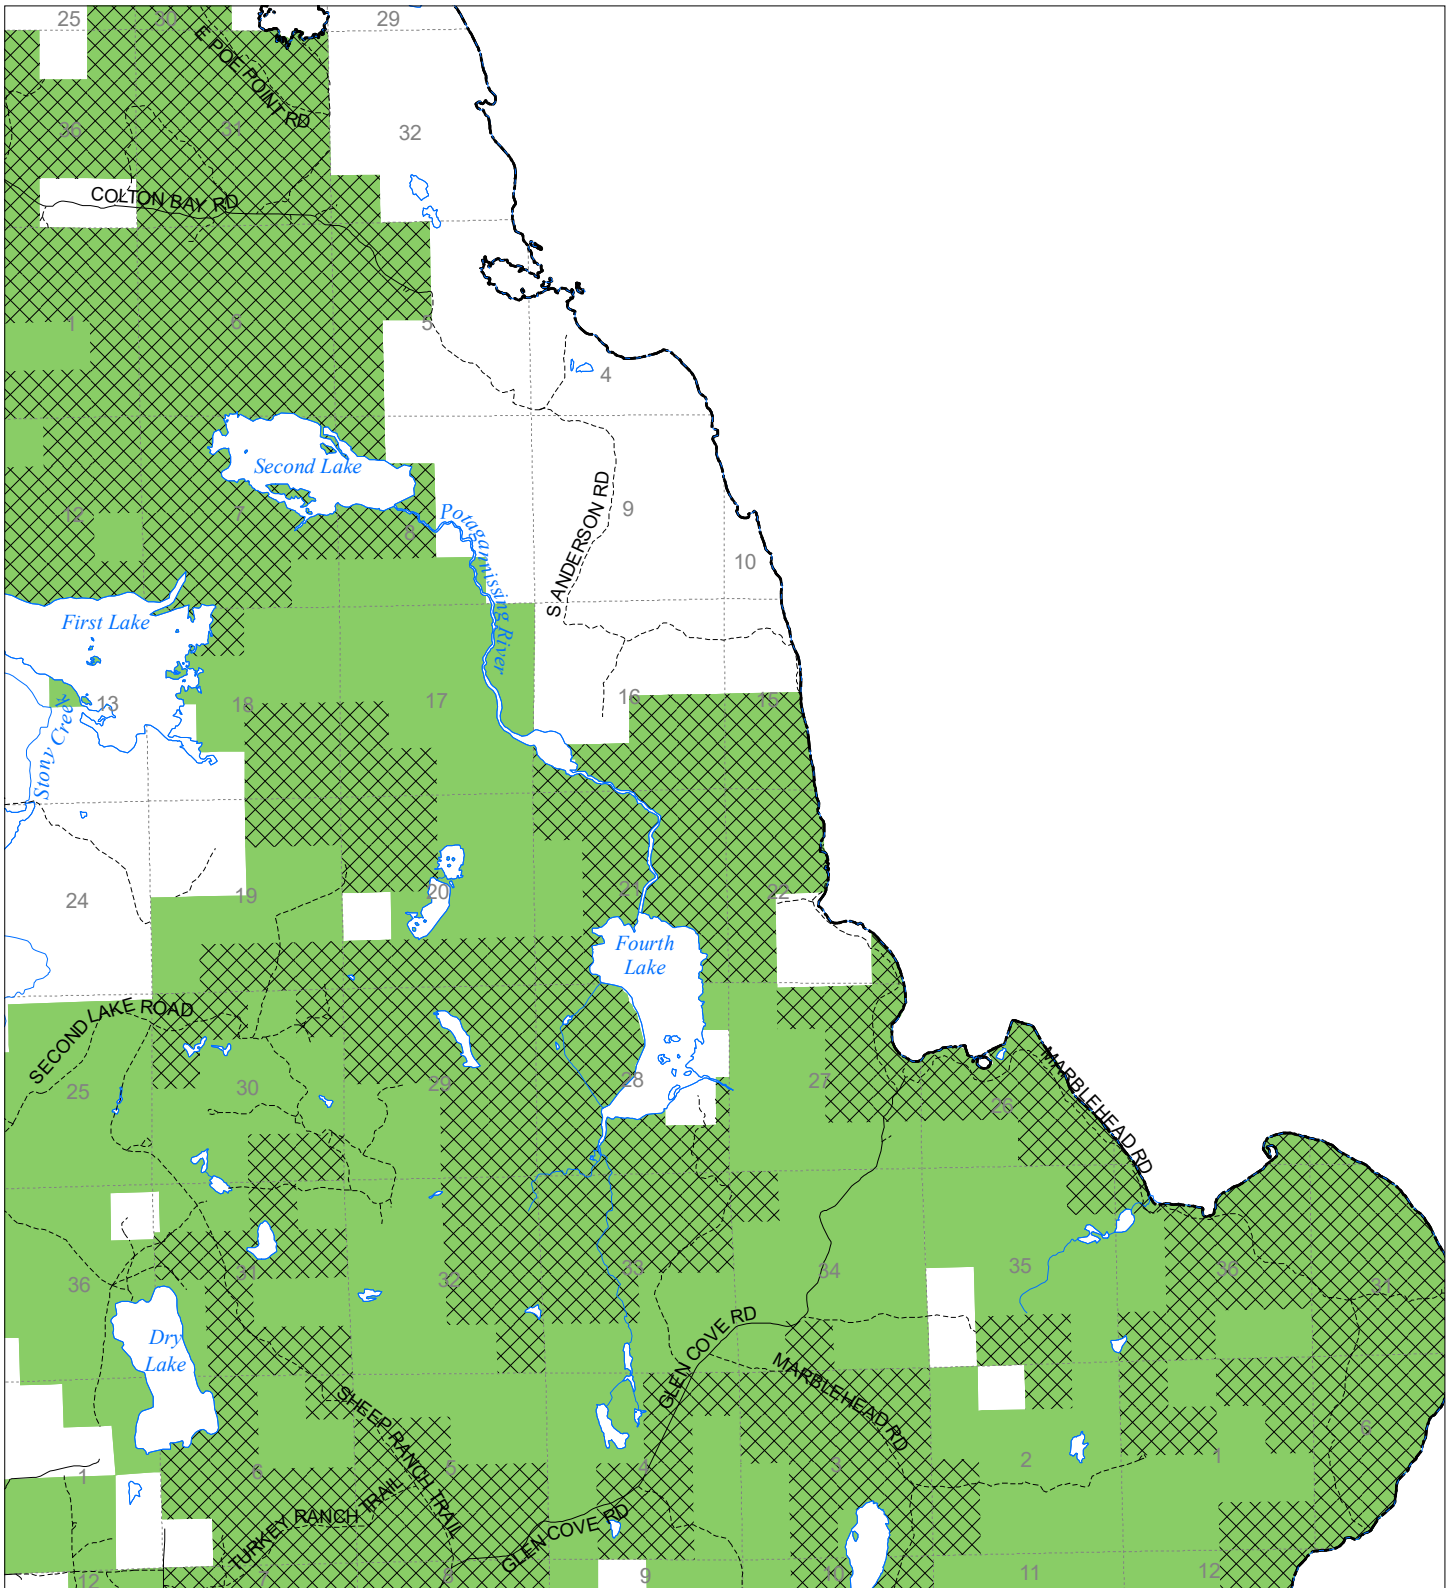

Fuelwood Collection  
Chippewa County  
**T42N,R07E**

- State land open to fuelwood collection
- State land closed to fuelwood collection

Effective: March 1, 2021