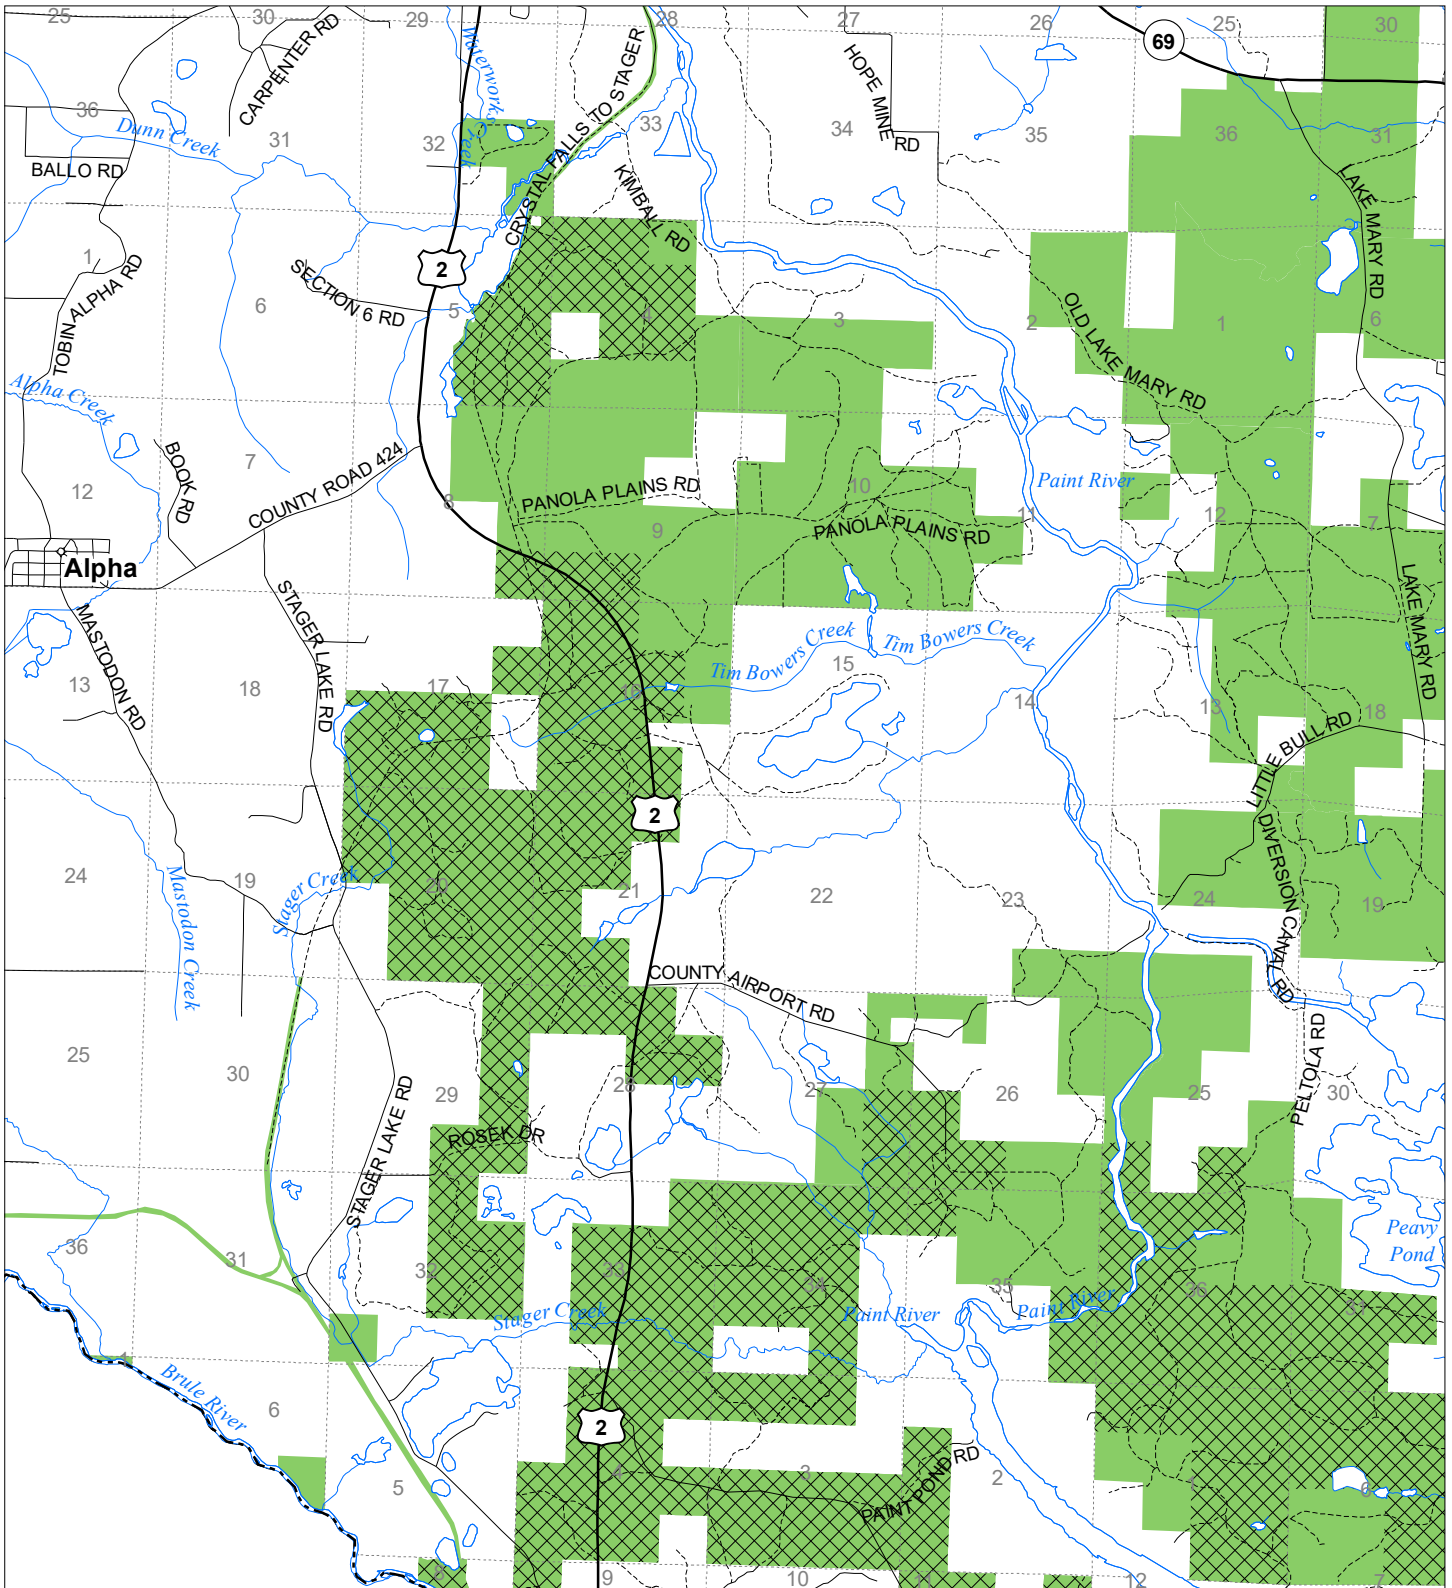

# Fuelwood Collection Iron County T42N,R32W

- State land open to fuelwood collection
- State land closed to fuelwood collection

Effective: March 1, 2021

N  
Miles  
0 0.5 1

02/02/2021