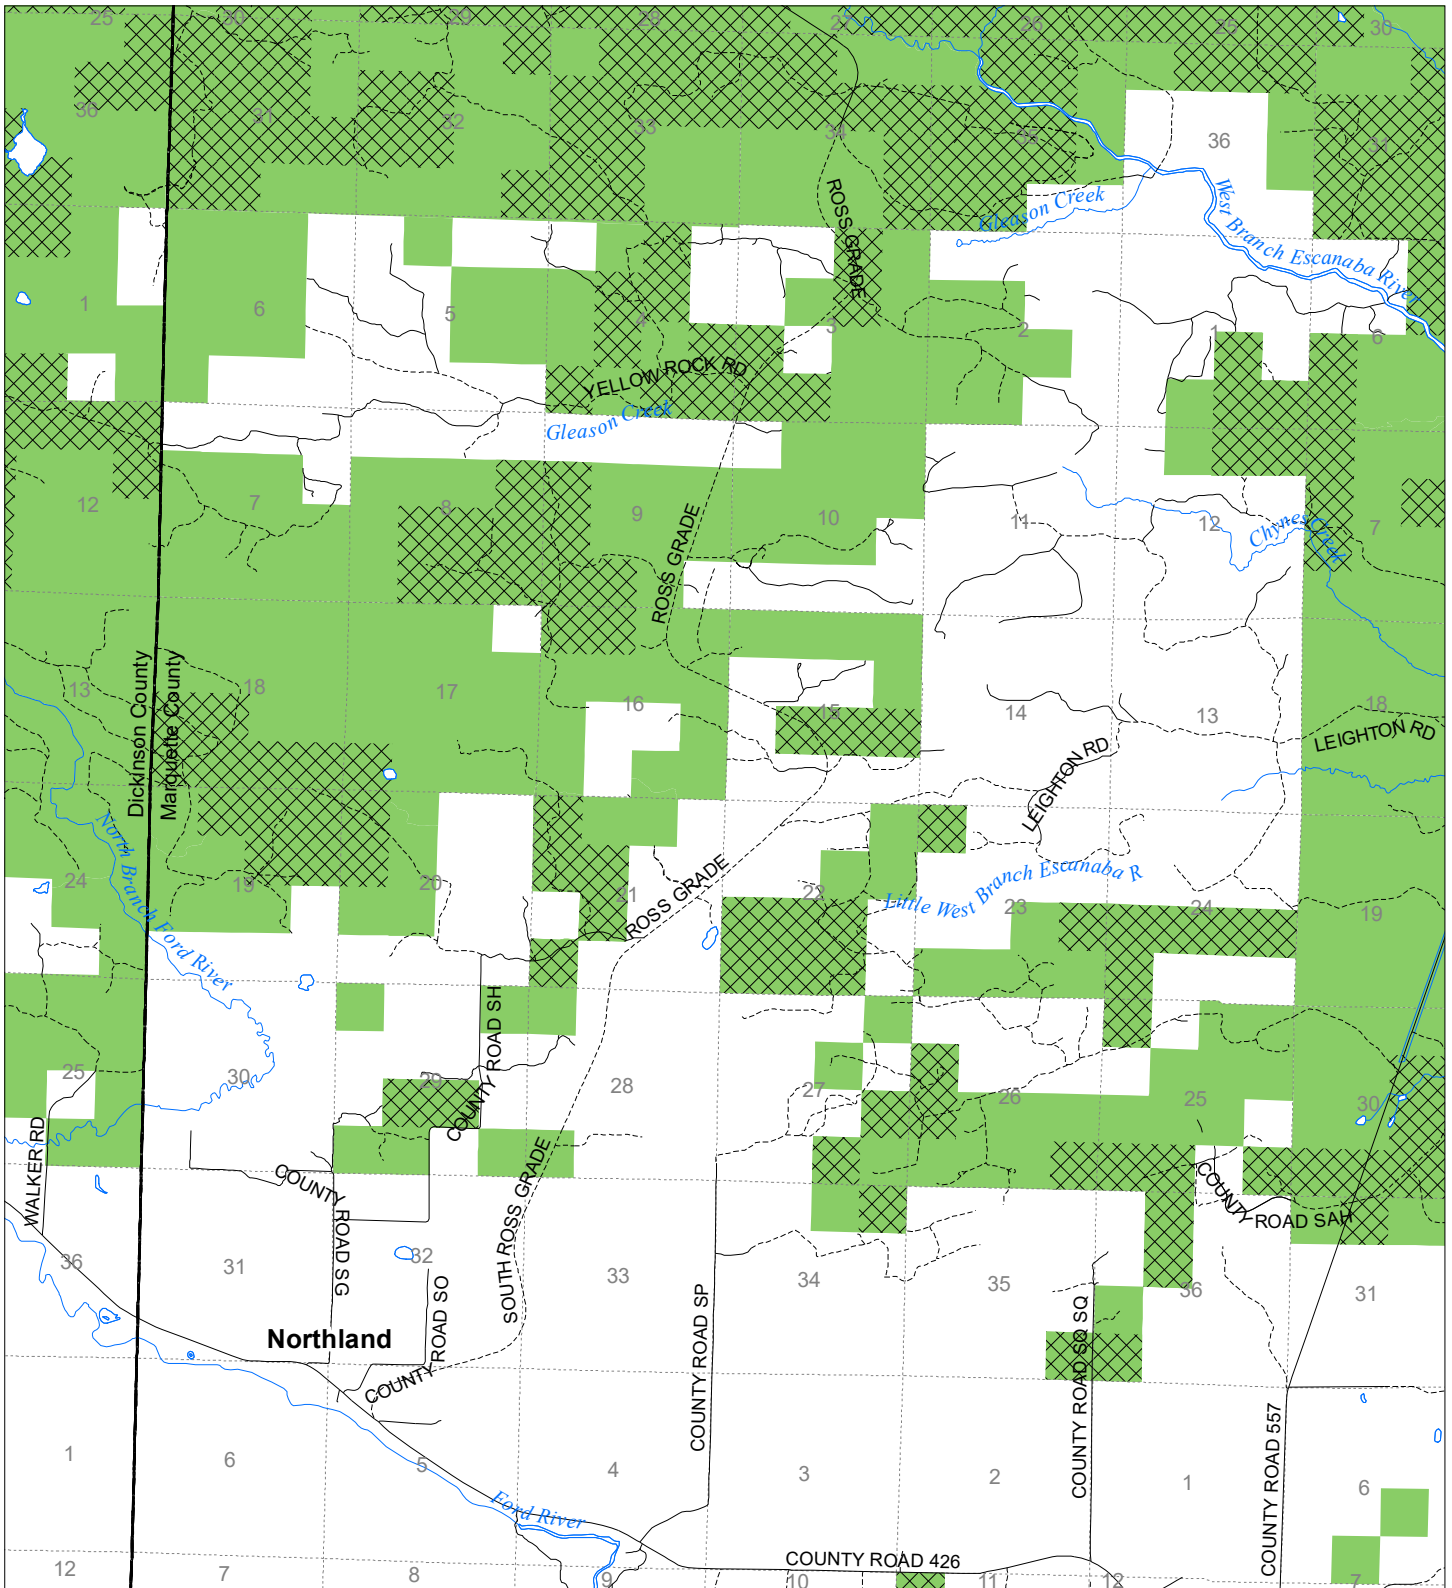

Fuelwood Collection
 Marquette County
T43N,R26W

- State land open to fuelwood collection
- State land closed to fuelwood collection

Effective: March 1, 2021

N
 Miles
 0 0.5 1

02/02/2021