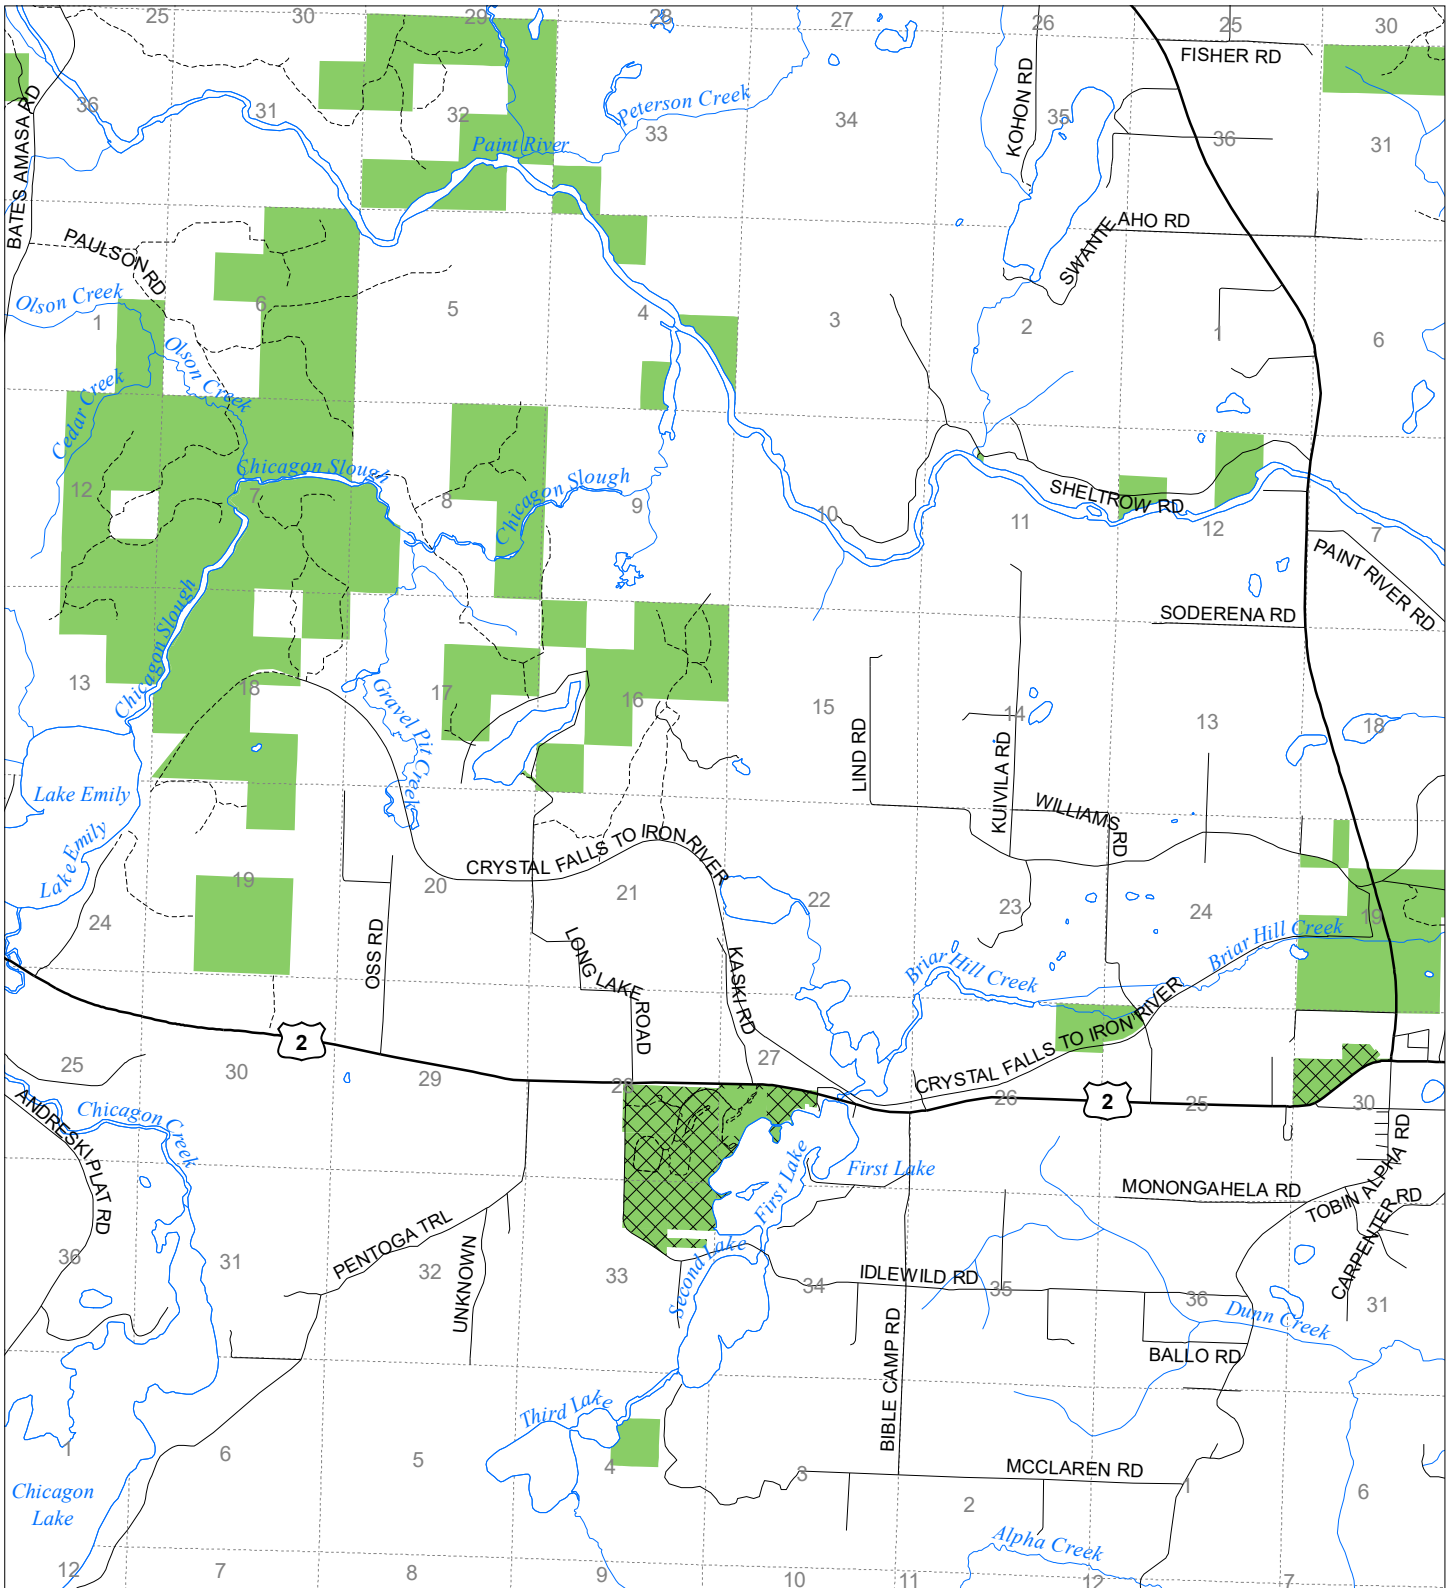

Fuelwood Collection Iron County T43N,R33W

- State land open to fuelwood collection
- State land closed to fuelwood collection

Effective: March 1, 2021