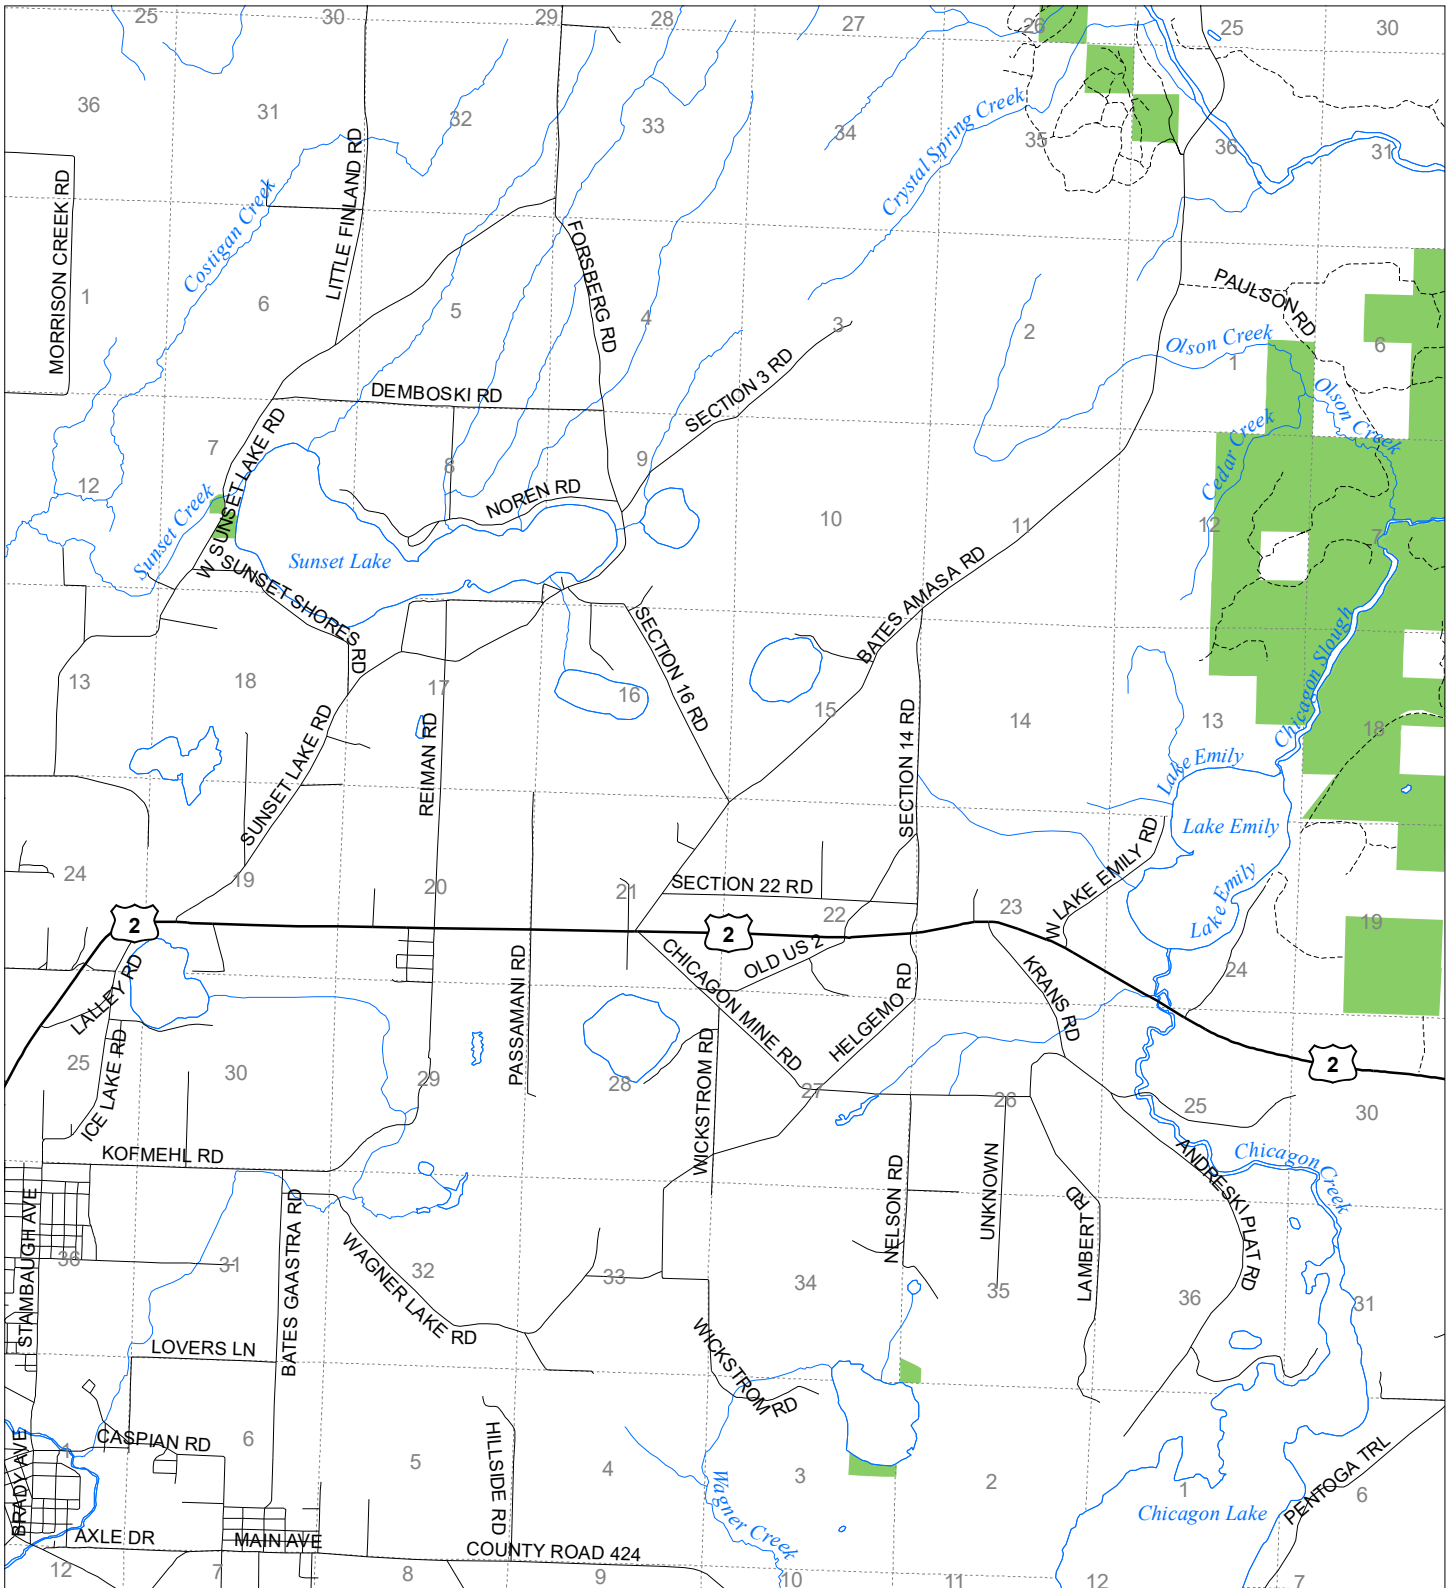

Fuelwood Collection Iron County T43N,R34W

- State land open to fuelwood collection
- State land closed to fuelwood collection

Effective: March 1, 2021

 0 Miles 1
 0.5
 02/02/2021