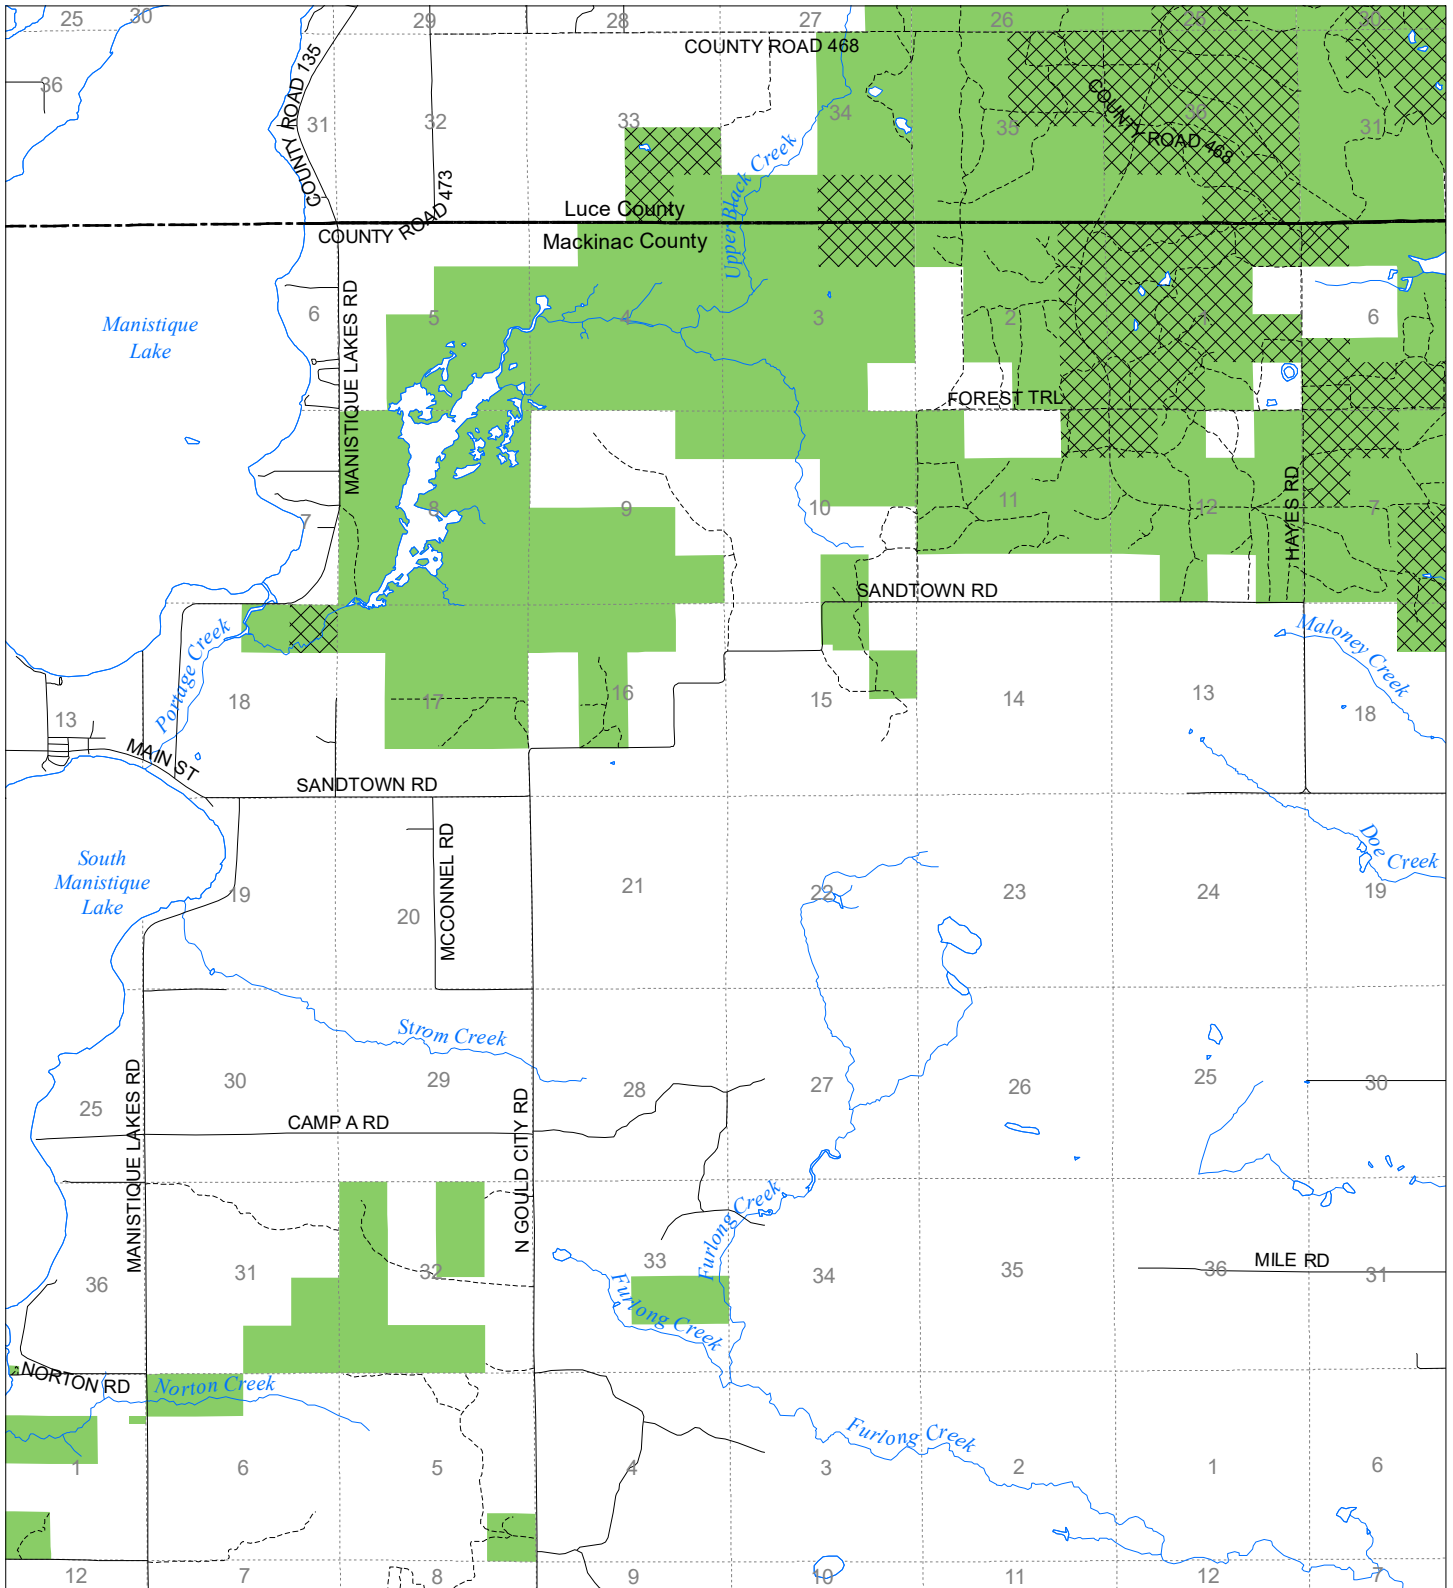

Fuelwood Collection Mackinac County T44N,R11W

State land open to fuelwood collection
 State land closed to fuelwood collection
 Effective: March 1, 2021

N
 Miles
 0 0.5 1
 02/02/2021