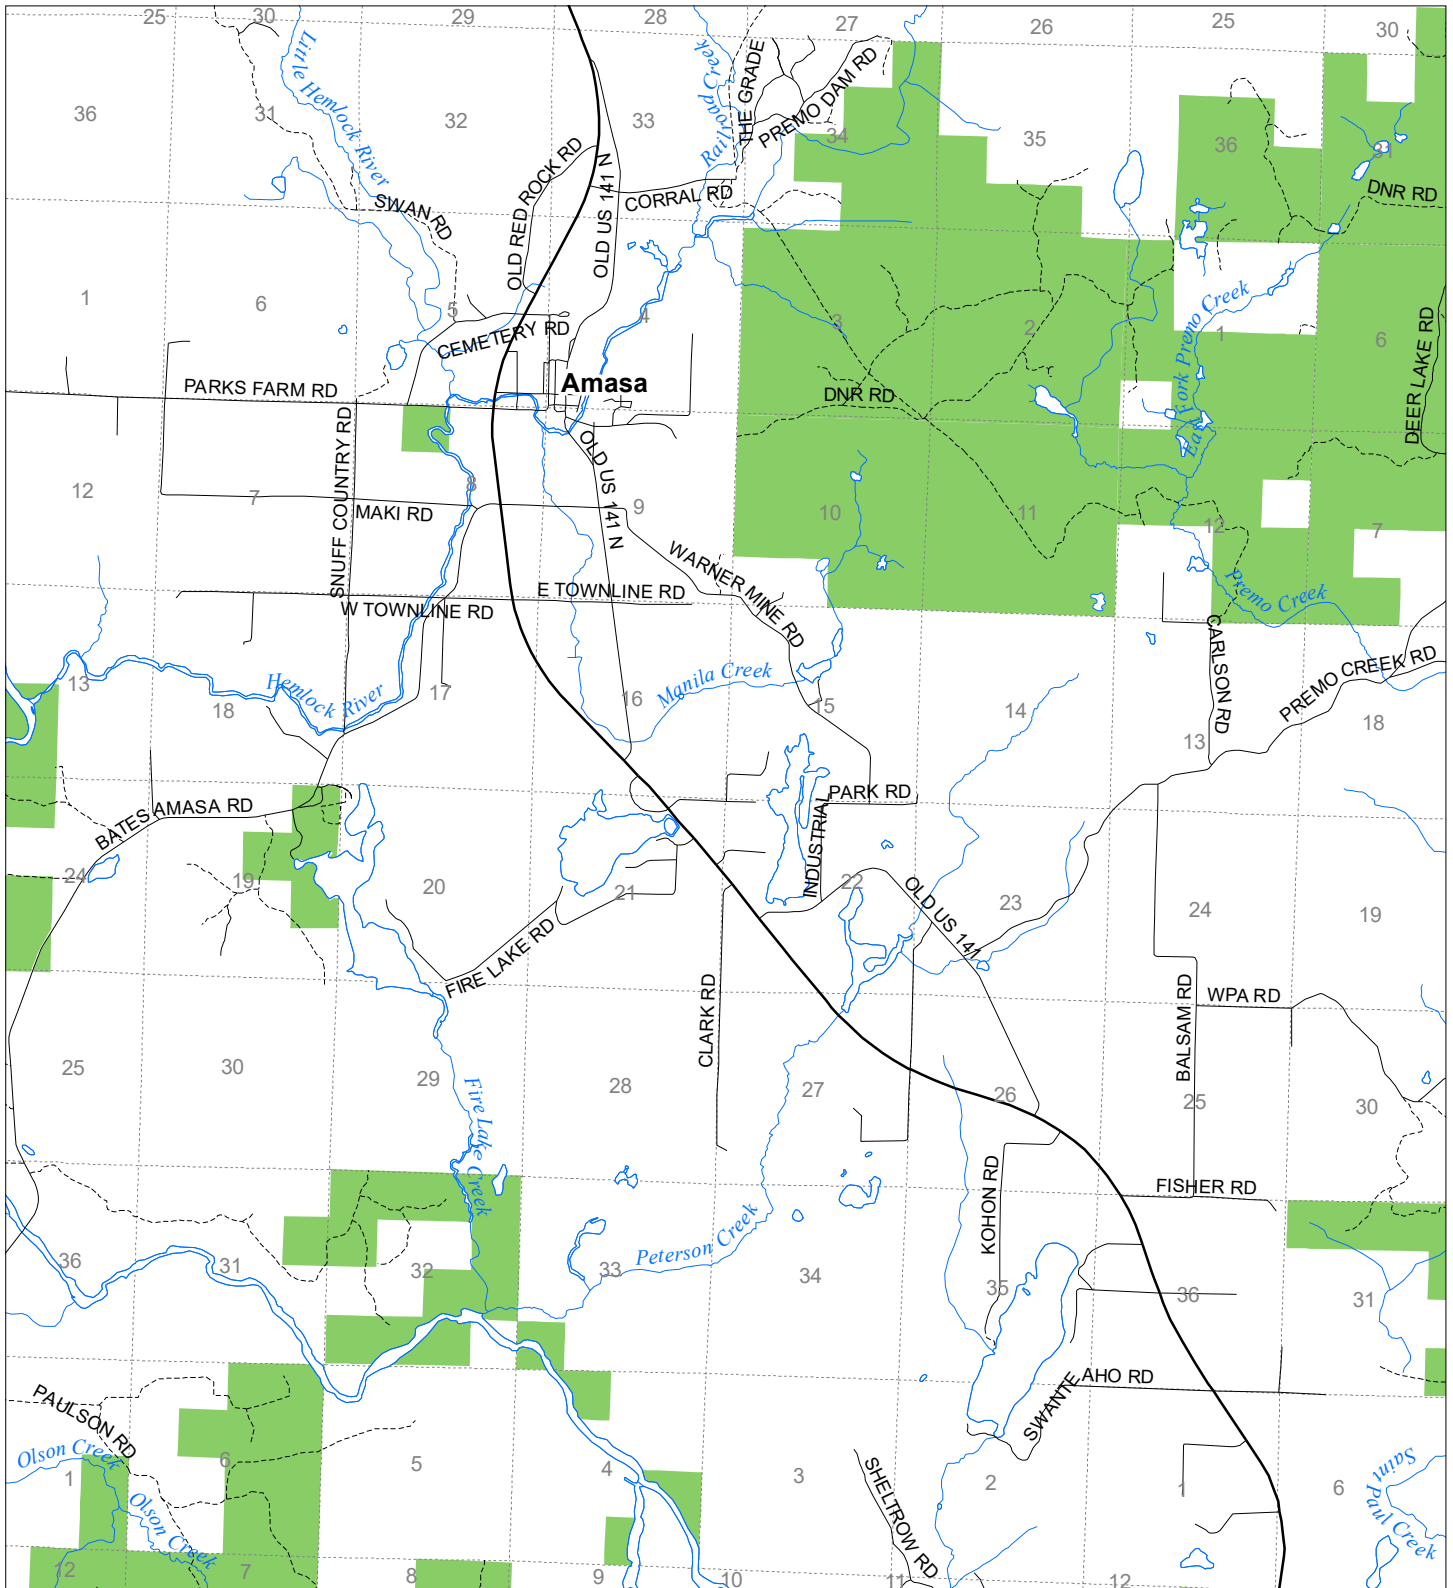

# Fuelwood Collection Iron County T44N,R33W

- State land open to fuelwood collection
- State land closed to fuelwood collection

Effective: March 1, 2021

N  
Miles  
0 0.5 1

02/02/2021