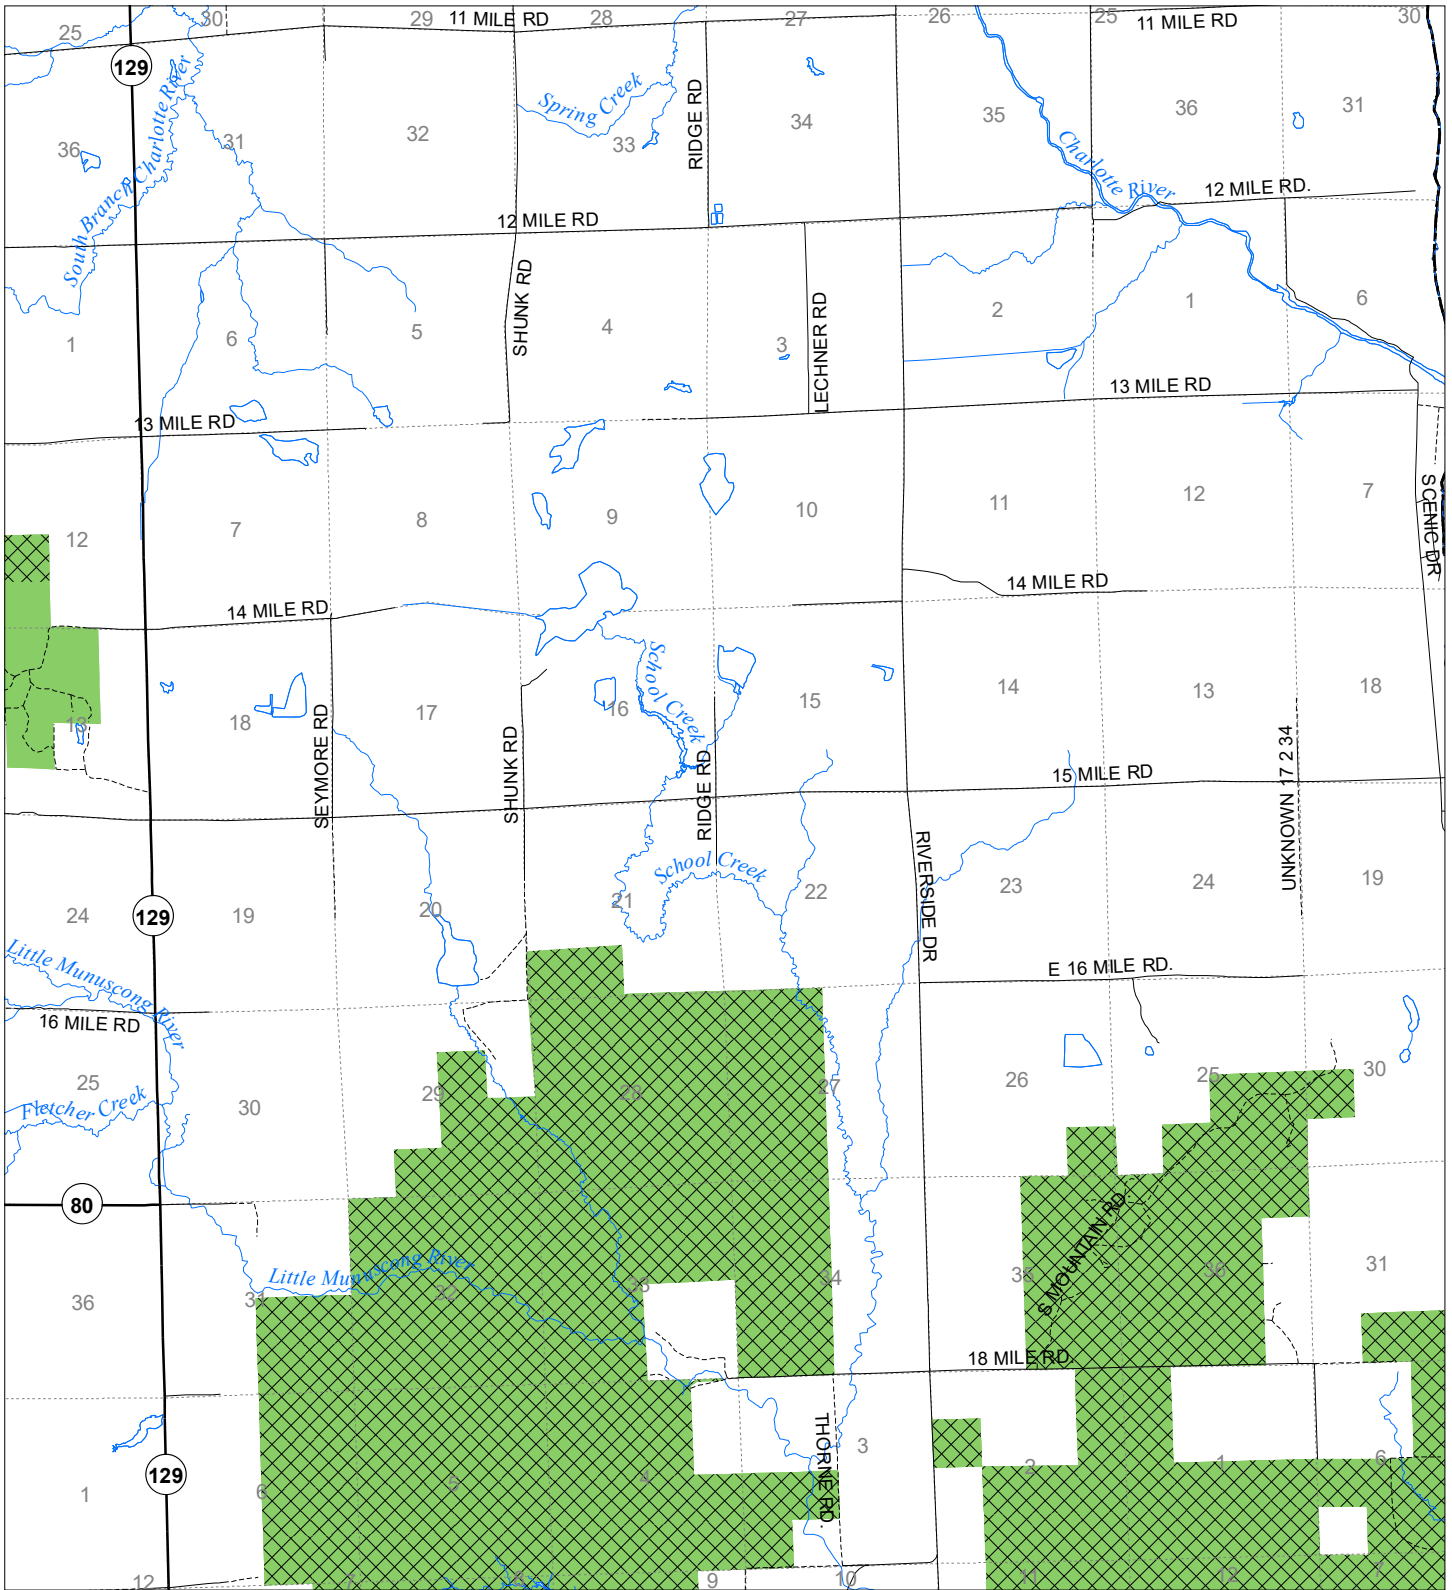

Fuelwood Collection Chippewa County T45N,R01E

- State land open to fuelwood collection
- State land closed to fuelwood collection

Effective: March 1, 2021

N
0 Miles 1
 0.5

02/02/2021