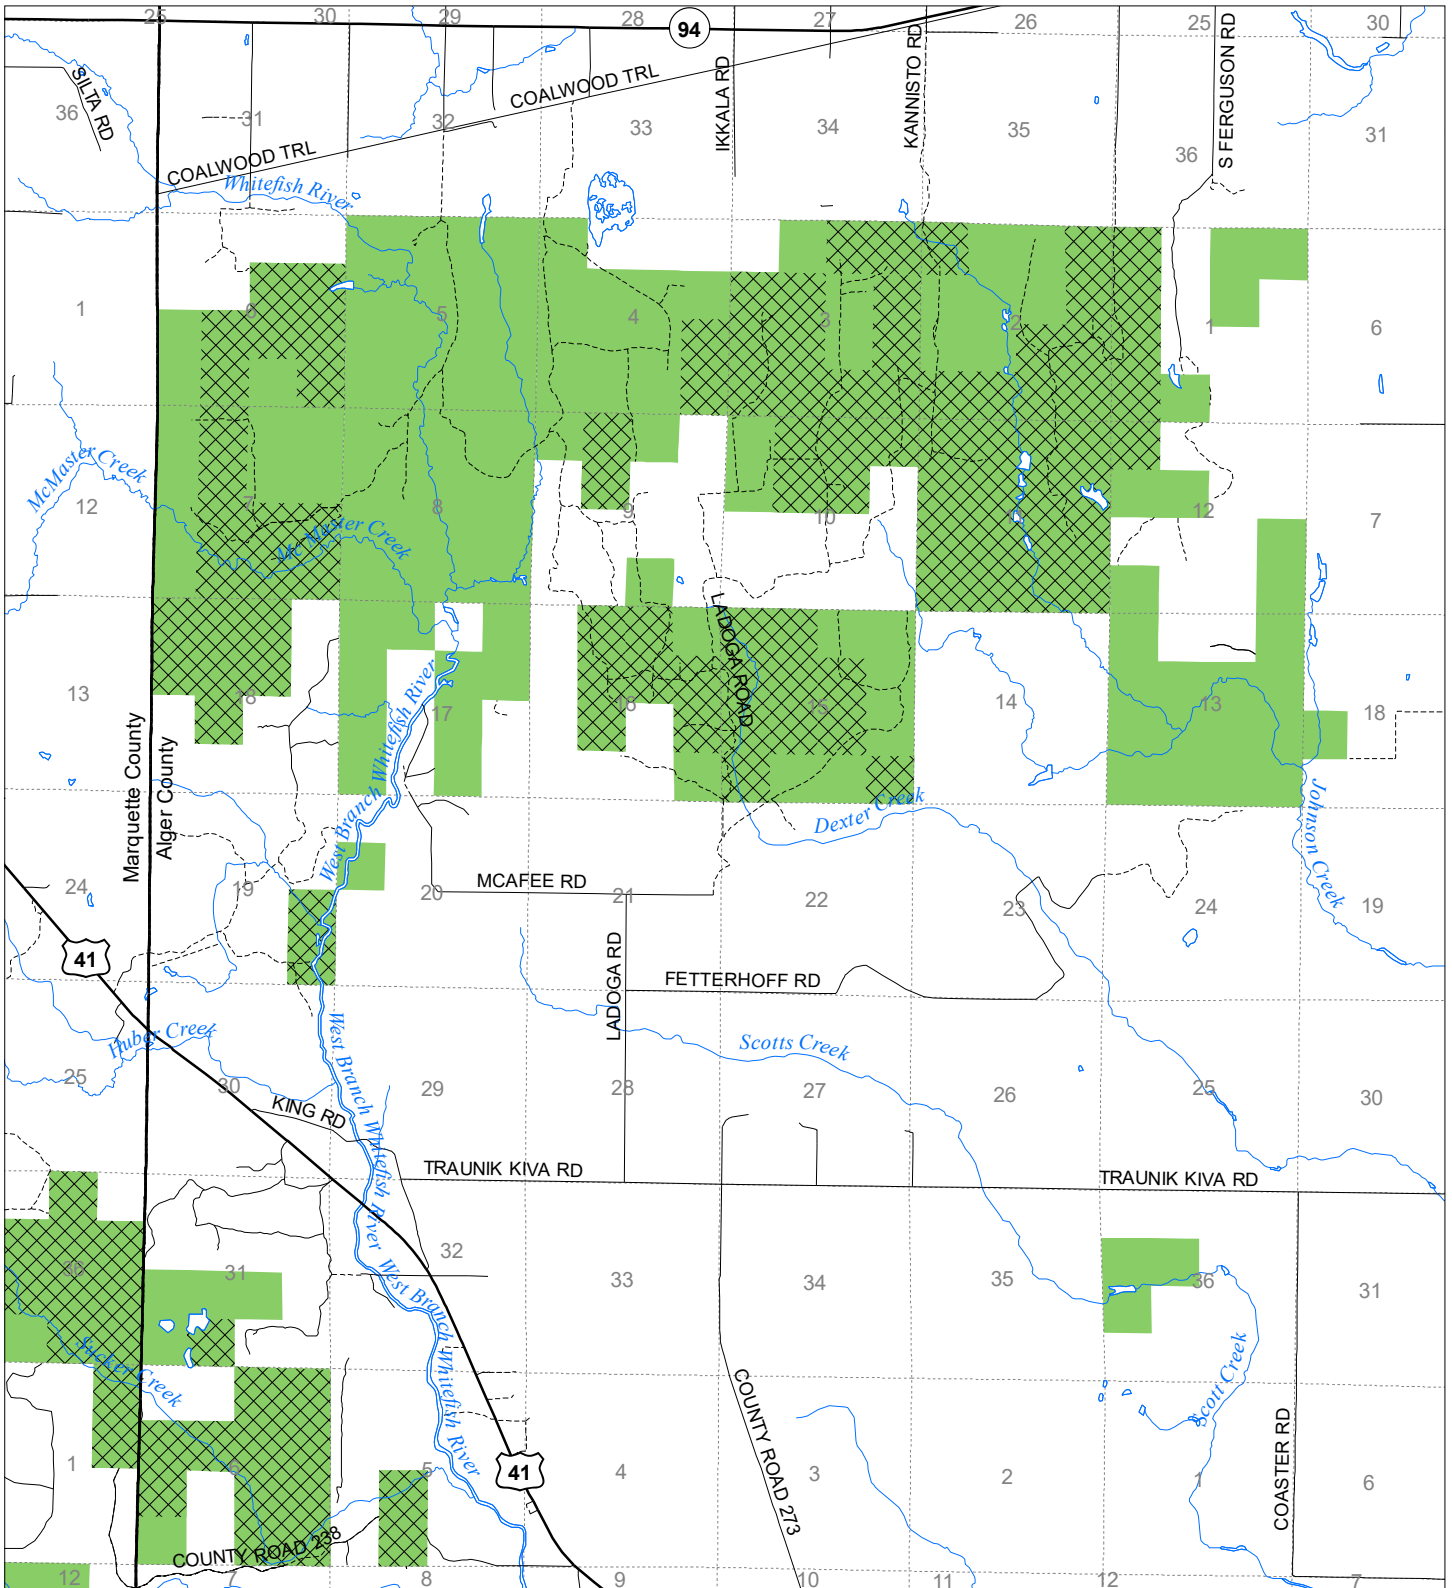

Fuelwood Collection Alger County T45N,R22W

- State land open to fuelwood collection
- State land closed to fuelwood collection

Effective: March 1, 2021