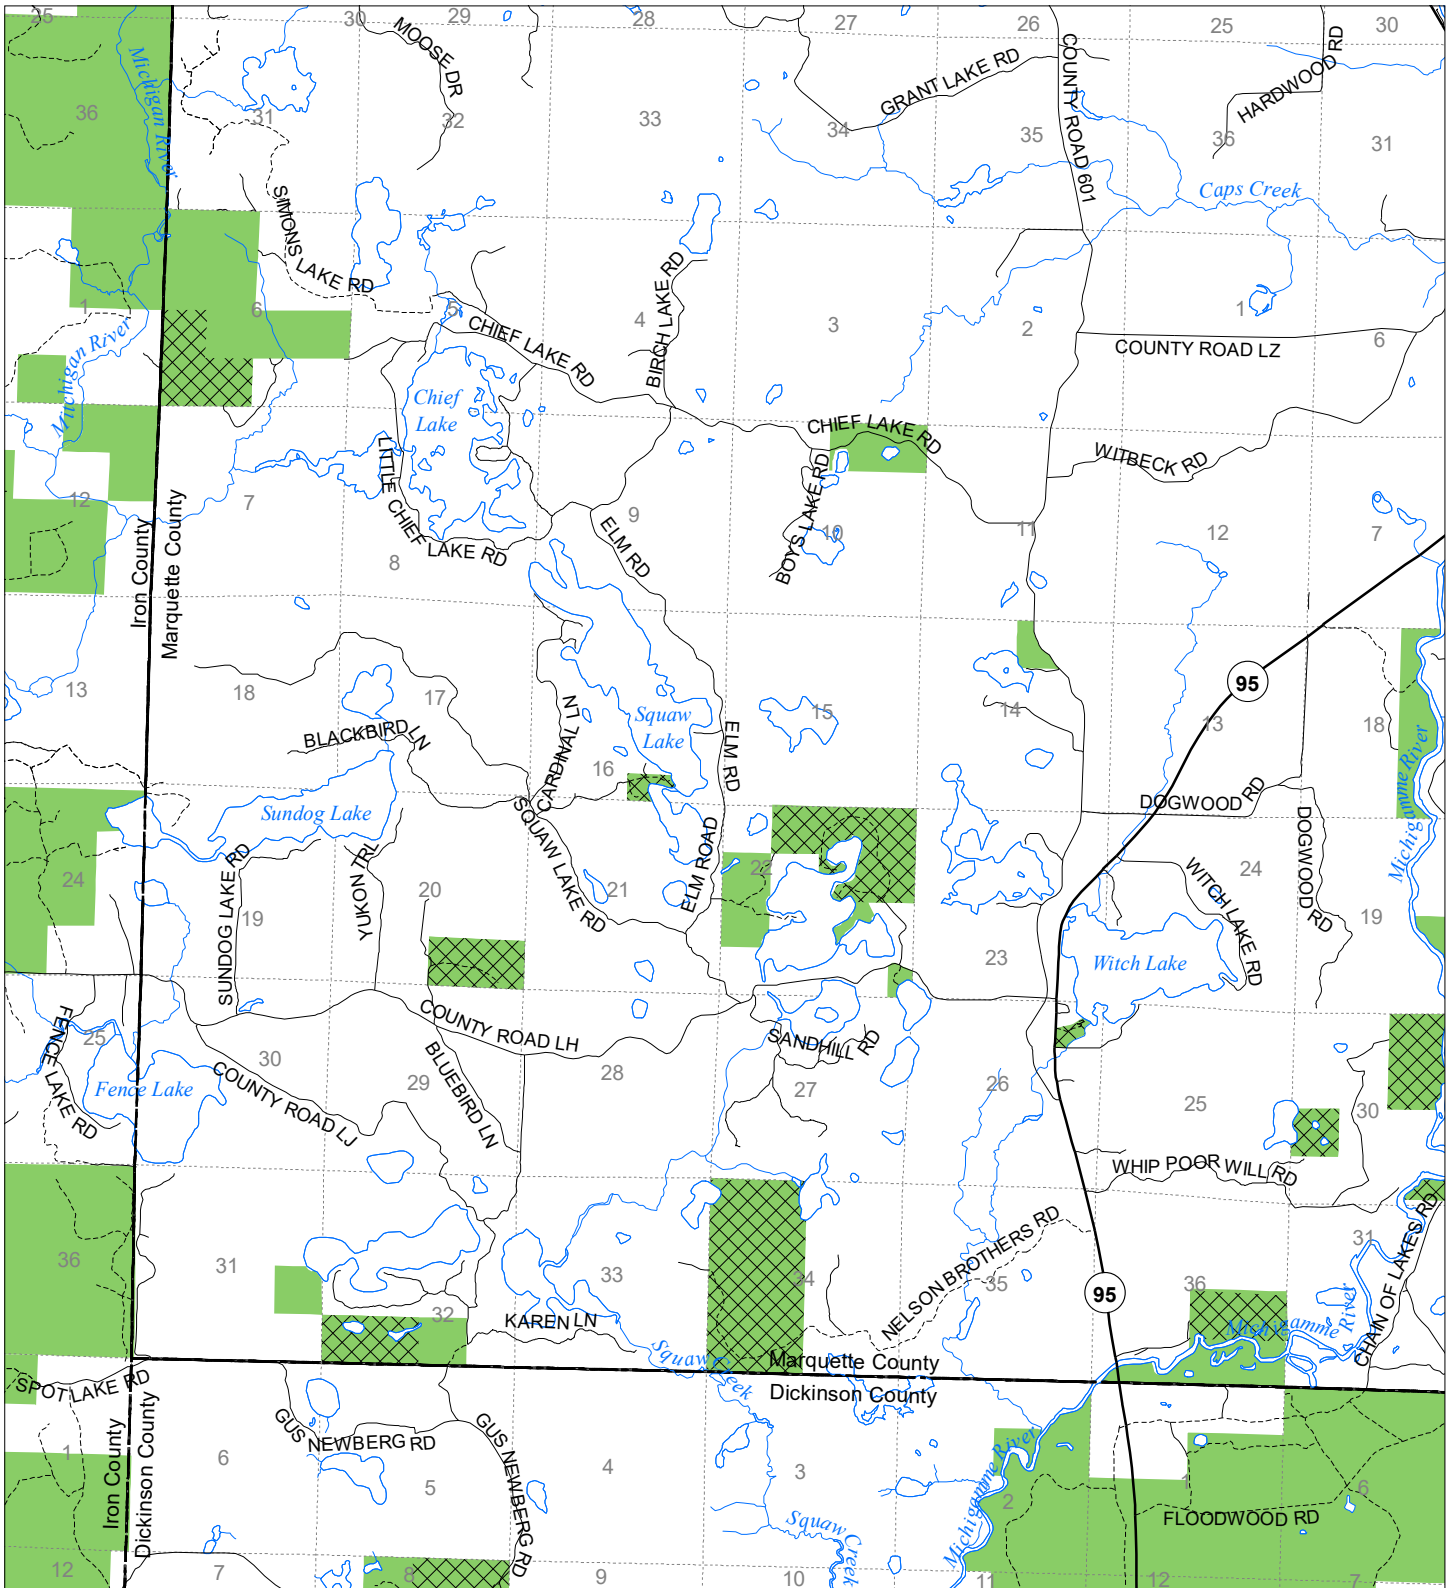

# Fuelwood Collection Marquette County T45N,R30W

- State land open to fuelwood collection
- State land closed to fuelwood collection

Effective: March 1, 2021

N  
Miles  
0 0.5 1

02/02/2021