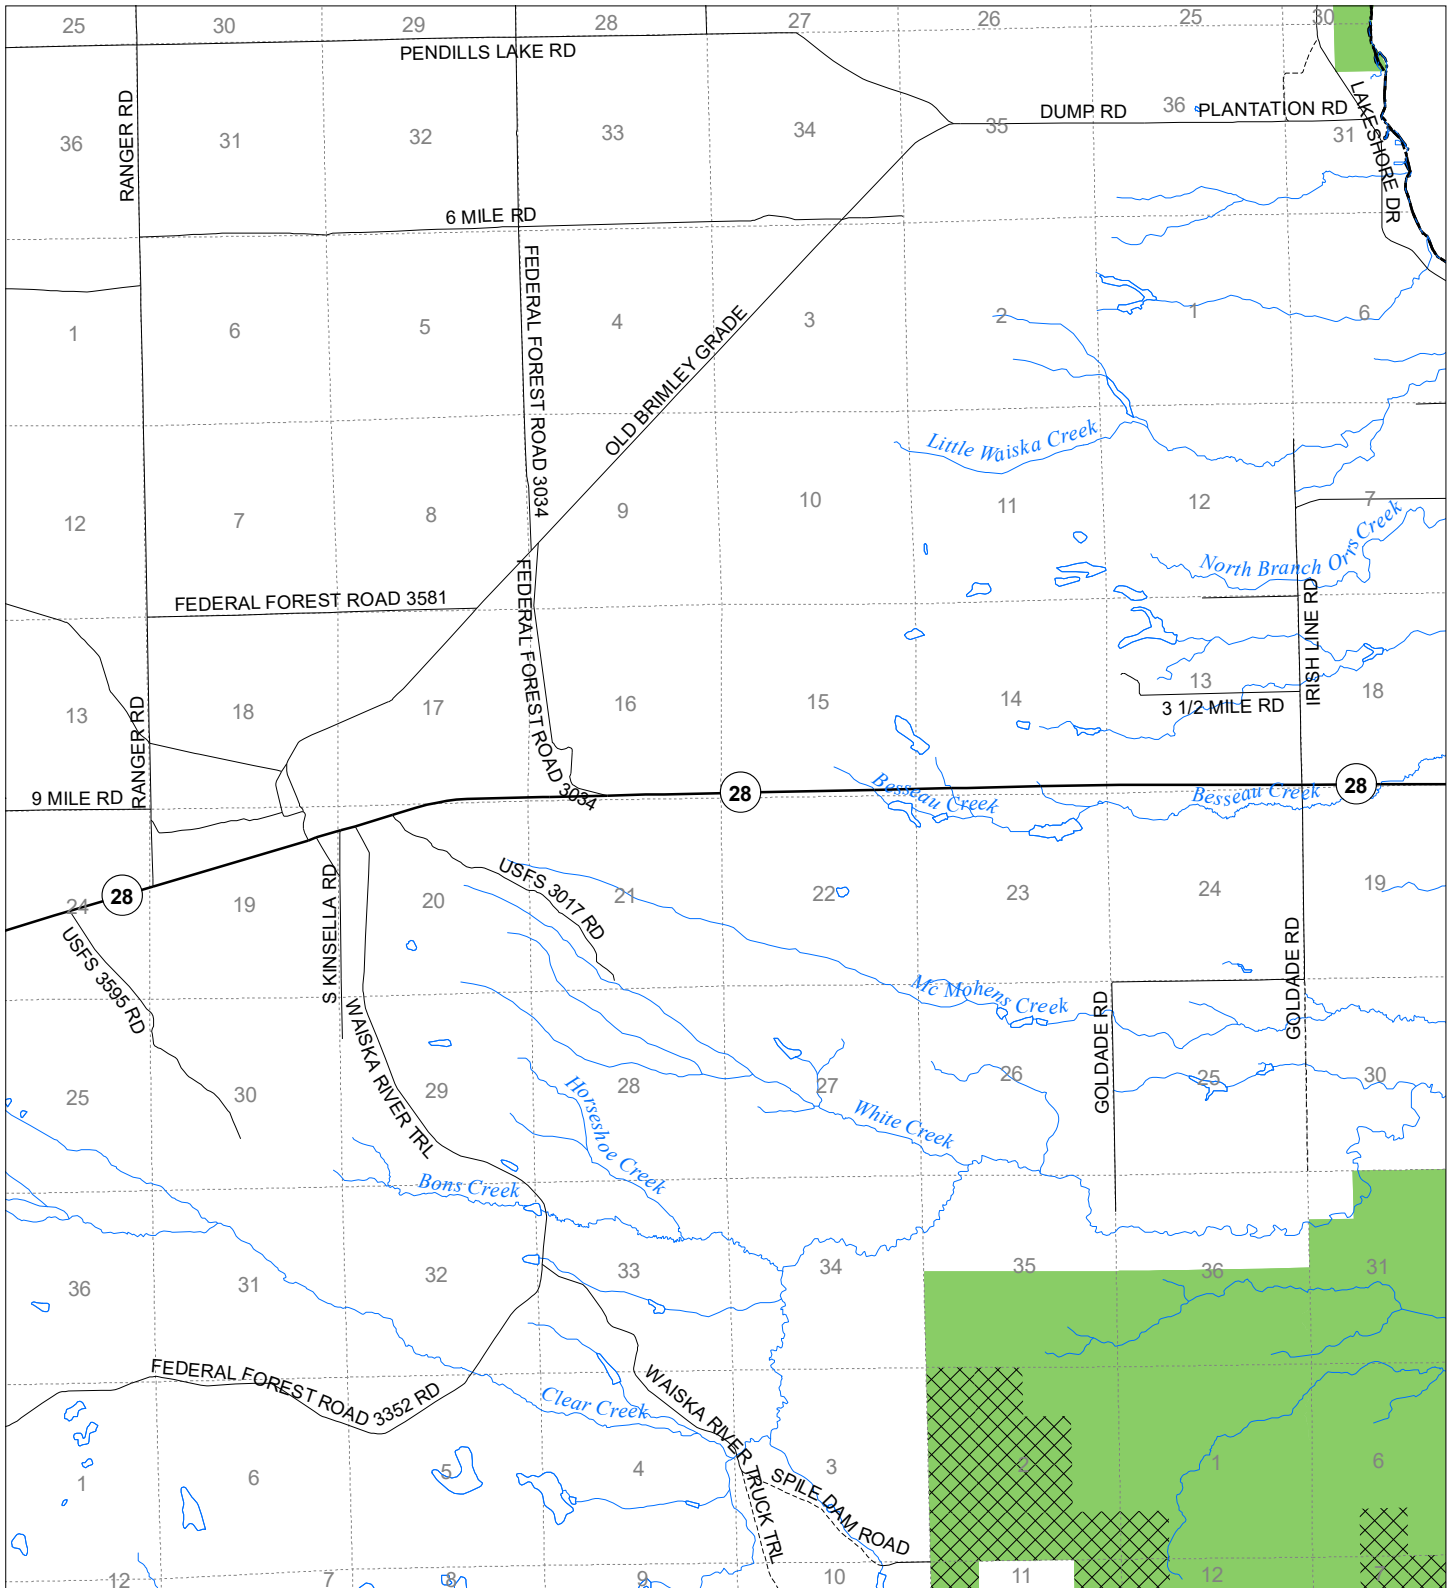

Fuelwood Collection Chippewa County T46N,R03W

State land open to fuelwood collection
 State land closed to fuelwood collection
 Effective: March 1, 2021

N

Miles
0 0.5 1

02/02/2021