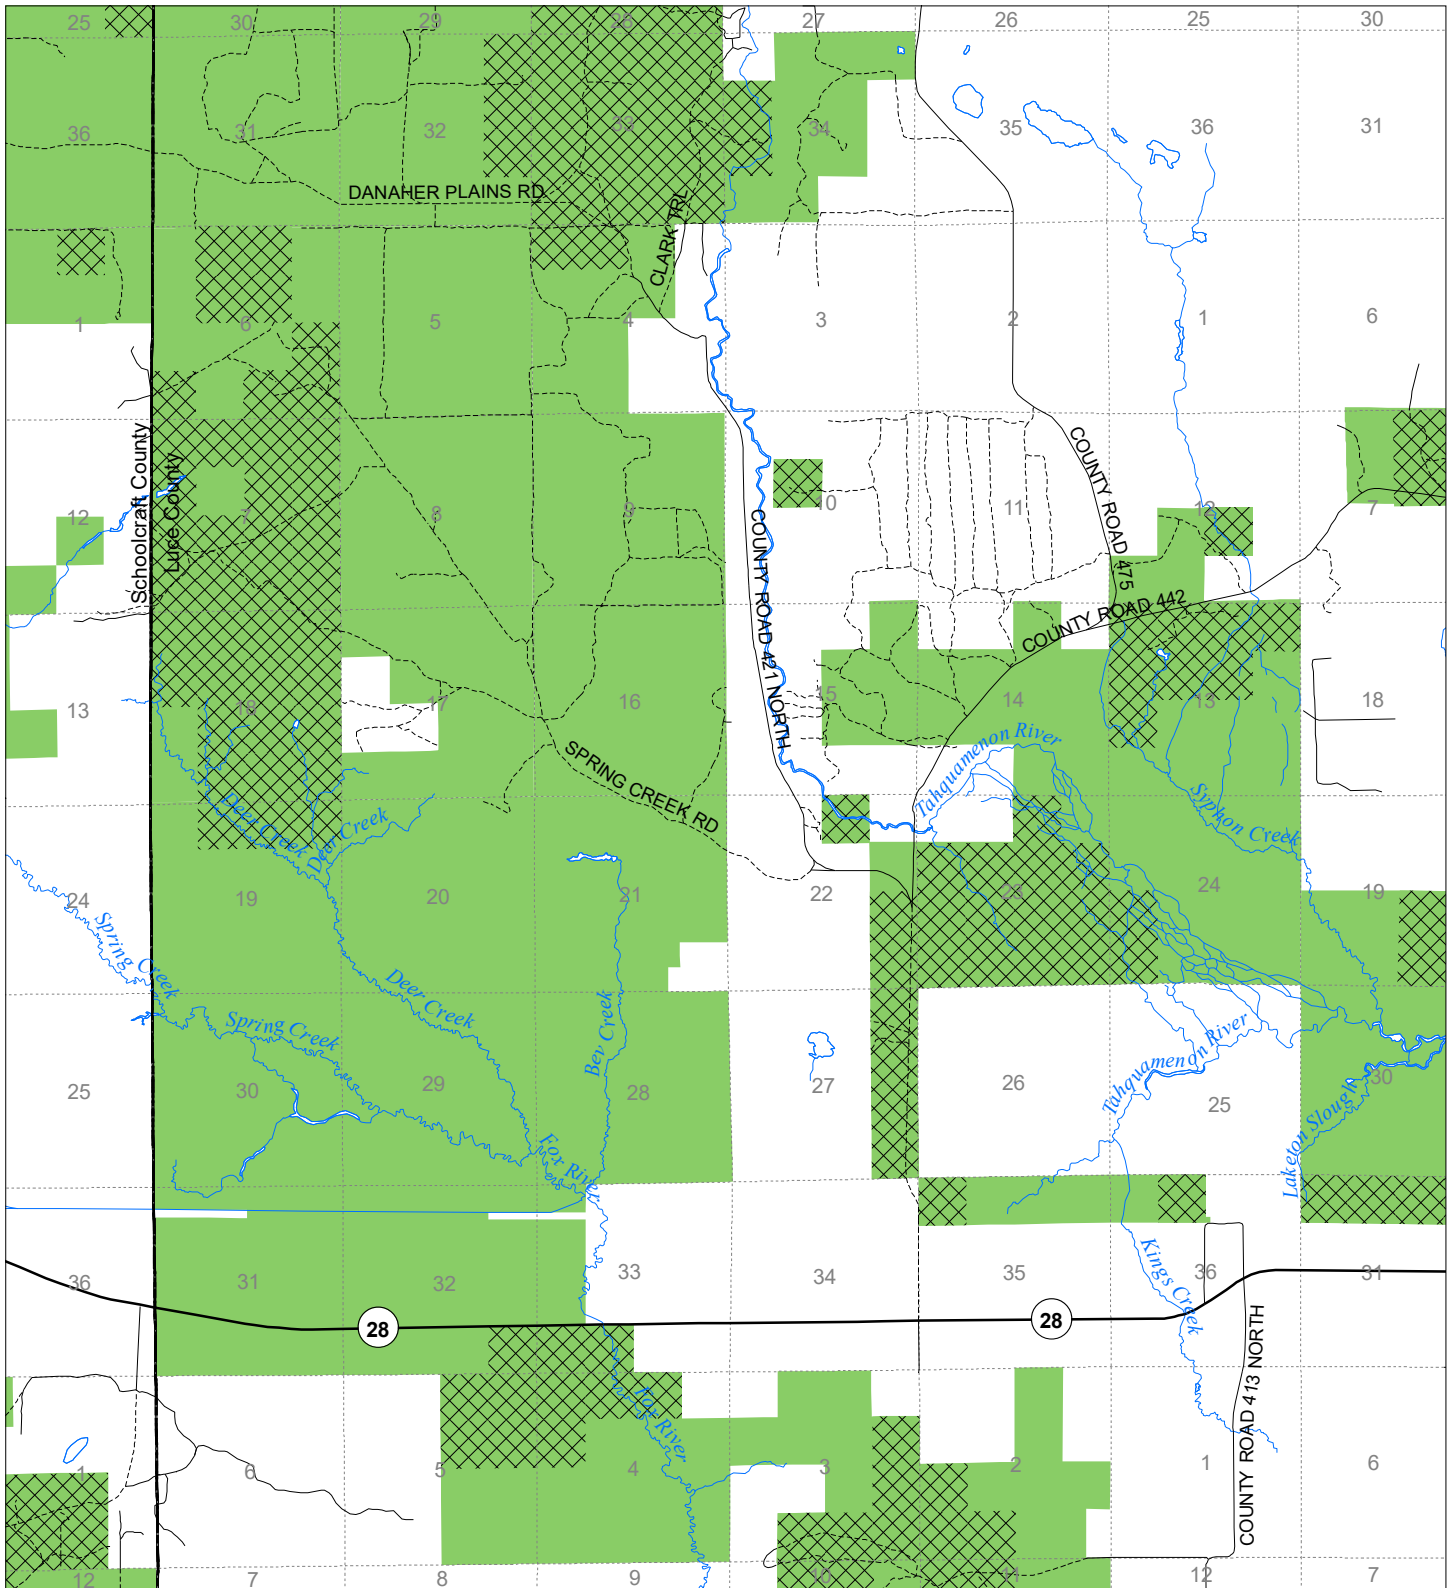

# Fuelwood Collection Luce County T46N,R12W

State land open to fuelwood collection  
 State land closed to fuelwood collection  
 Effective: March 1, 2021

N  
 Miles  
 0 0.5 1  
 02/02/2021