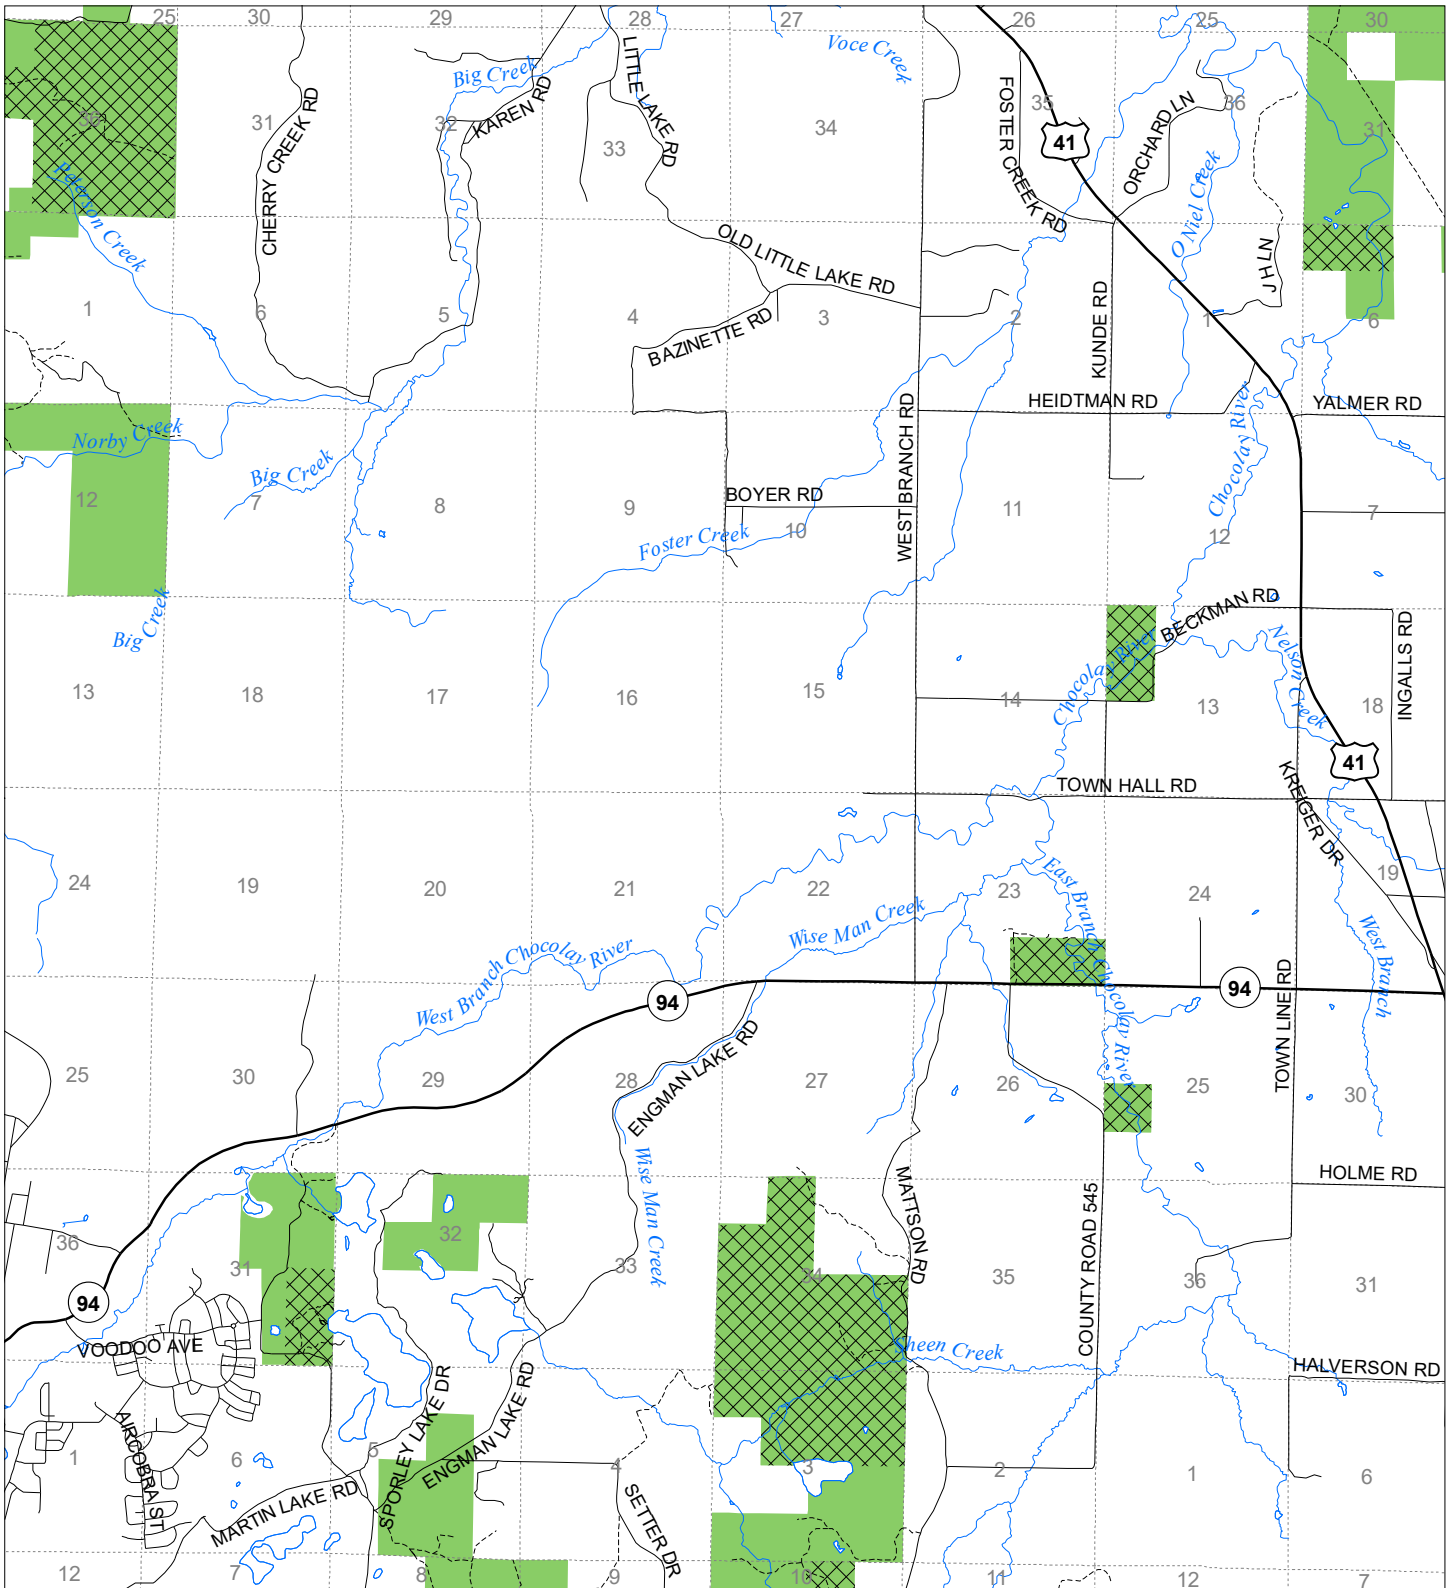

Fuelwood Collection Marquette County T46N,R24W

- State land open to fuelwood collection
- State land closed to fuelwood collection

Effective: March 1, 2021

 0 Miles 1
 0.5
 02/02/2021