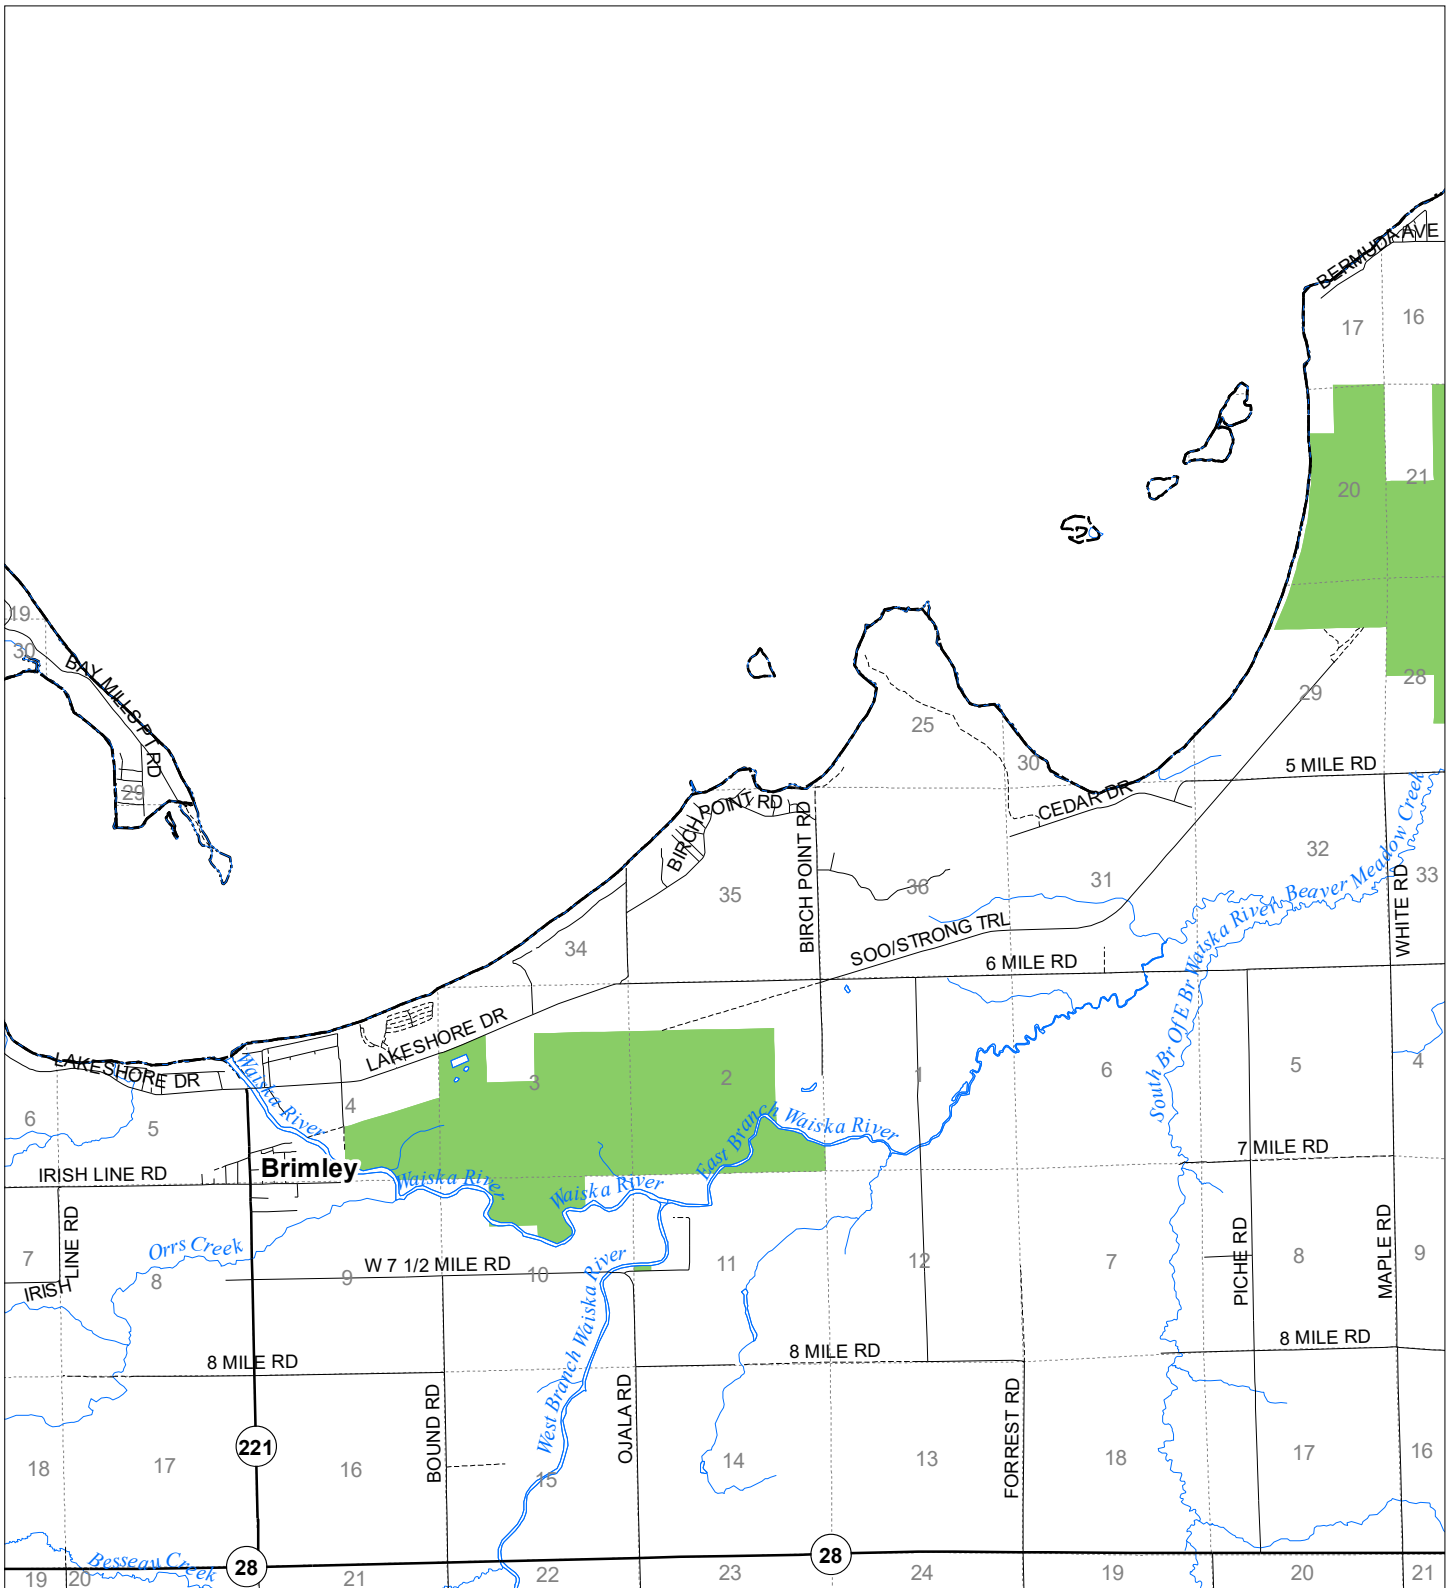

Fuelwood Collection
Chippewa County
T47N,R02W

- State land open to fuelwood collection
- State land closed to fuelwood collection

Effective: March 1, 2021

02/02/2021