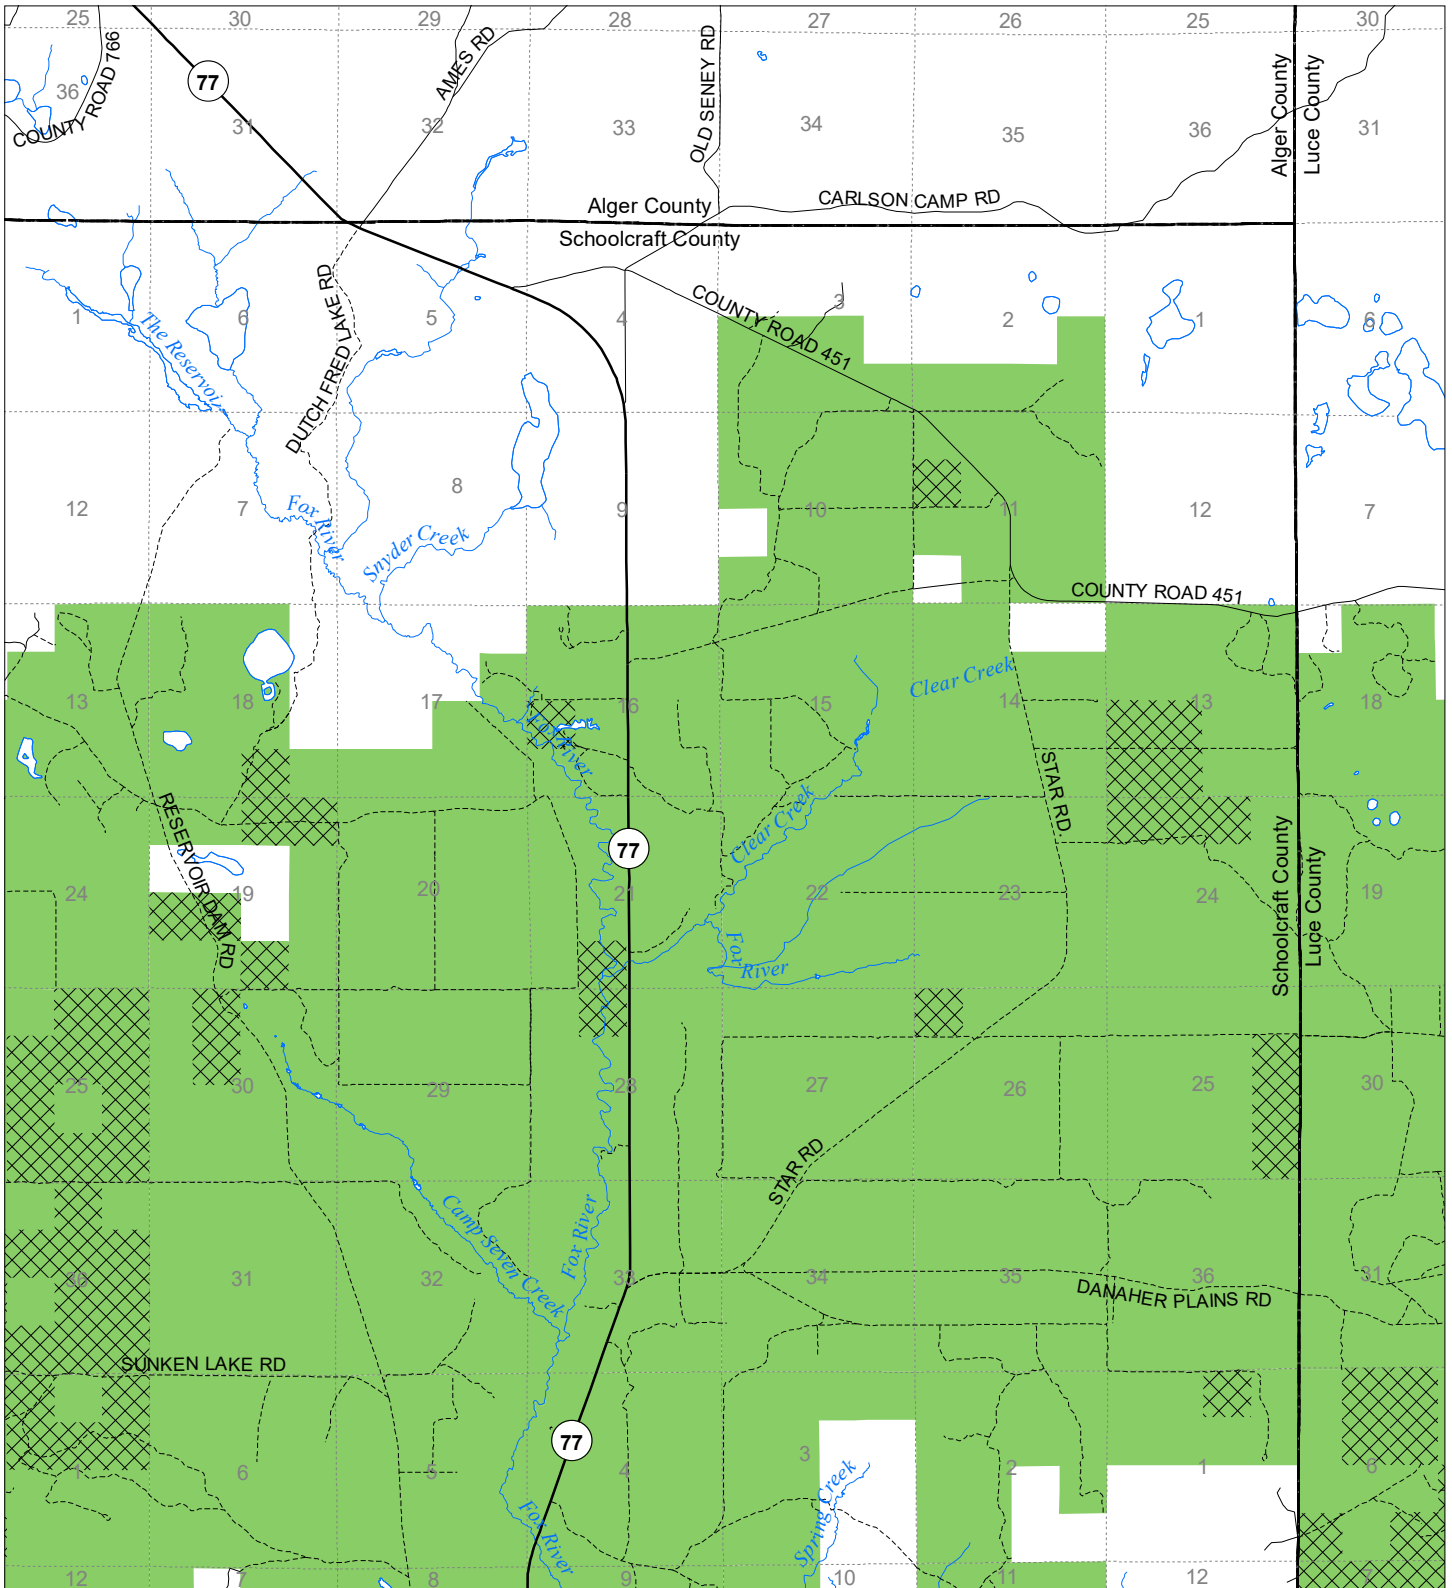

Fuelwood Collection Schoolcraft County T47N,R13W

- State land open to fuelwood collection
- State land closed to fuelwood collection

Effective: March 1, 2021

N
Miles
0 0.5 1

02/02/2021