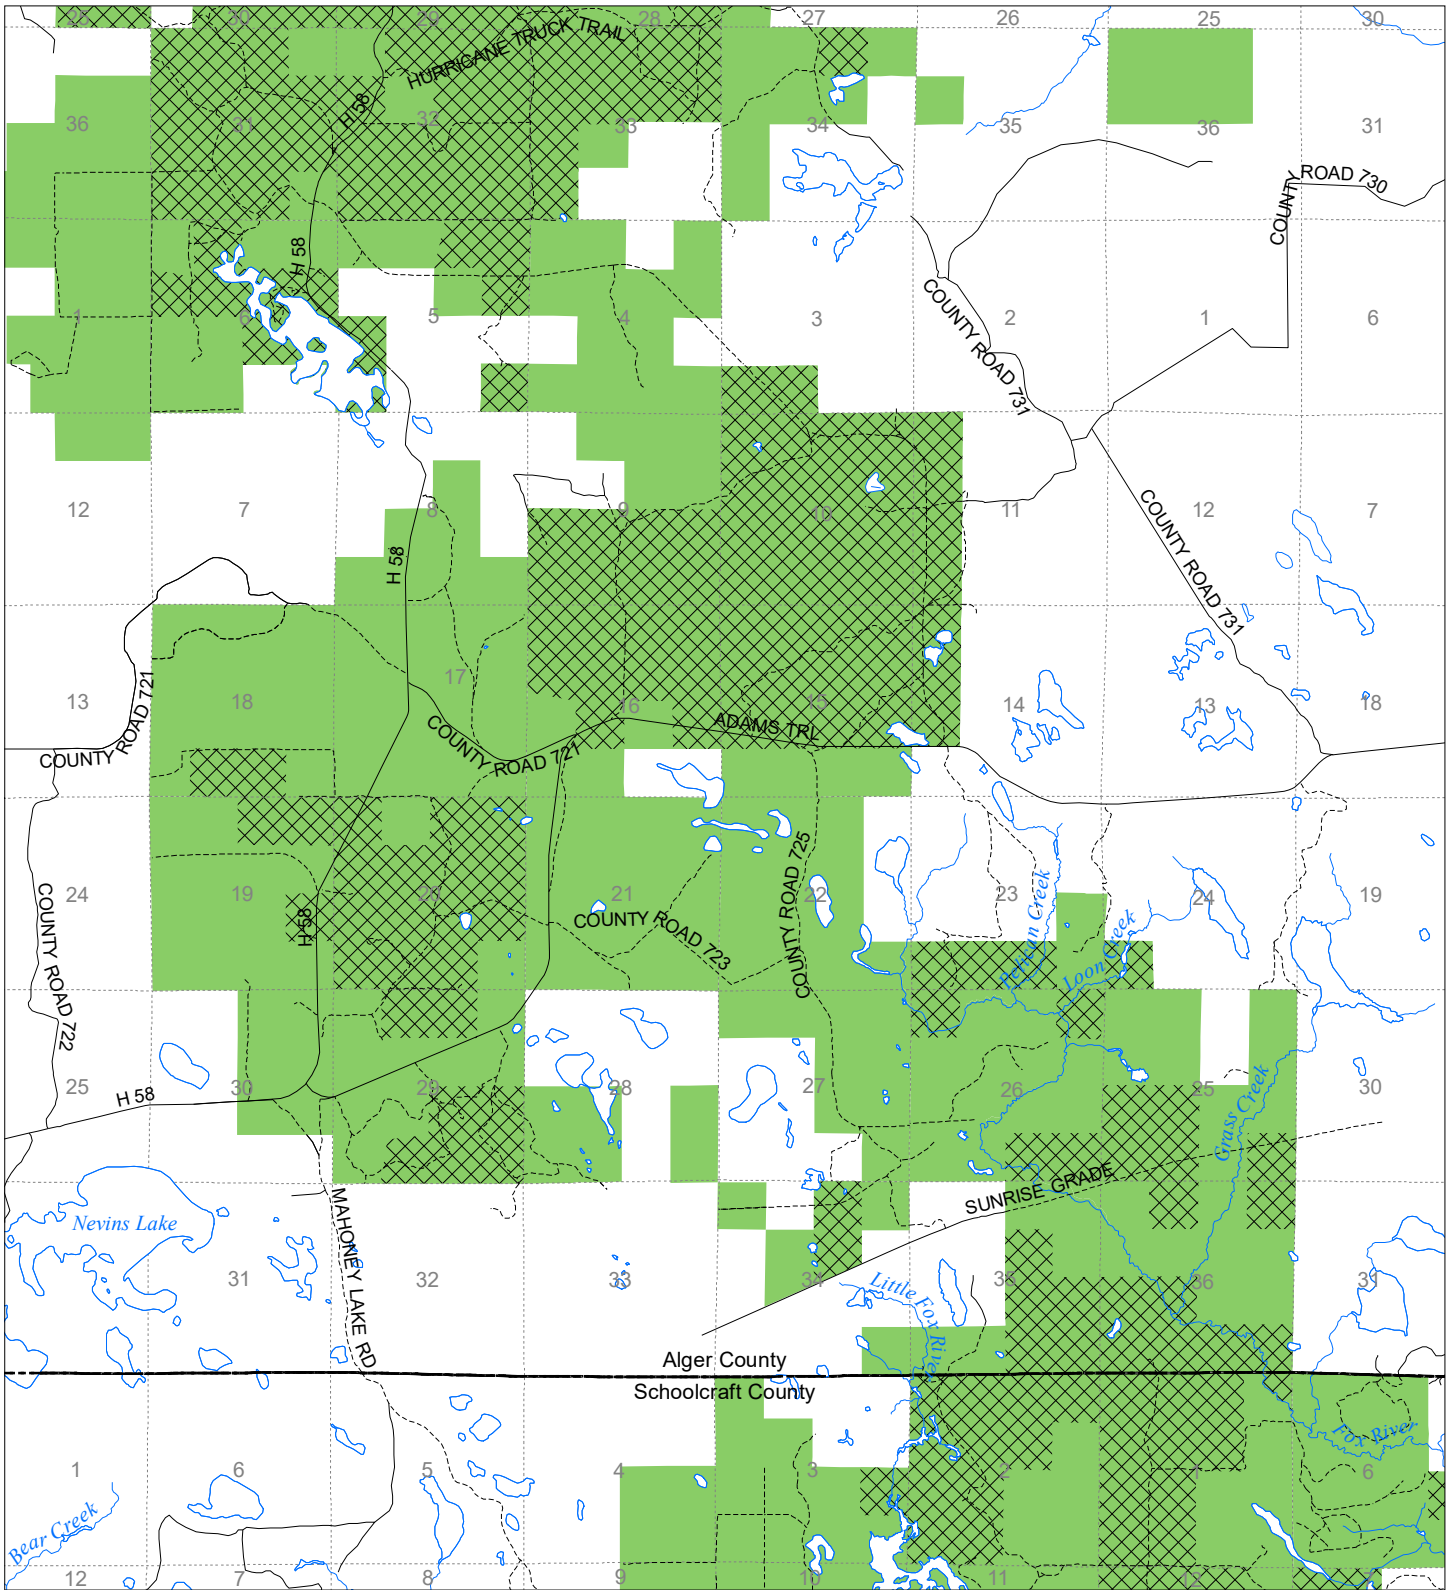

Fuelwood Collection Alger County T48N,R15W

- State land open to fuelwood collection
- State land closed to fuelwood collection

Effective: March 1, 2021

N
Miles
0 0.5 1

02/02/2021