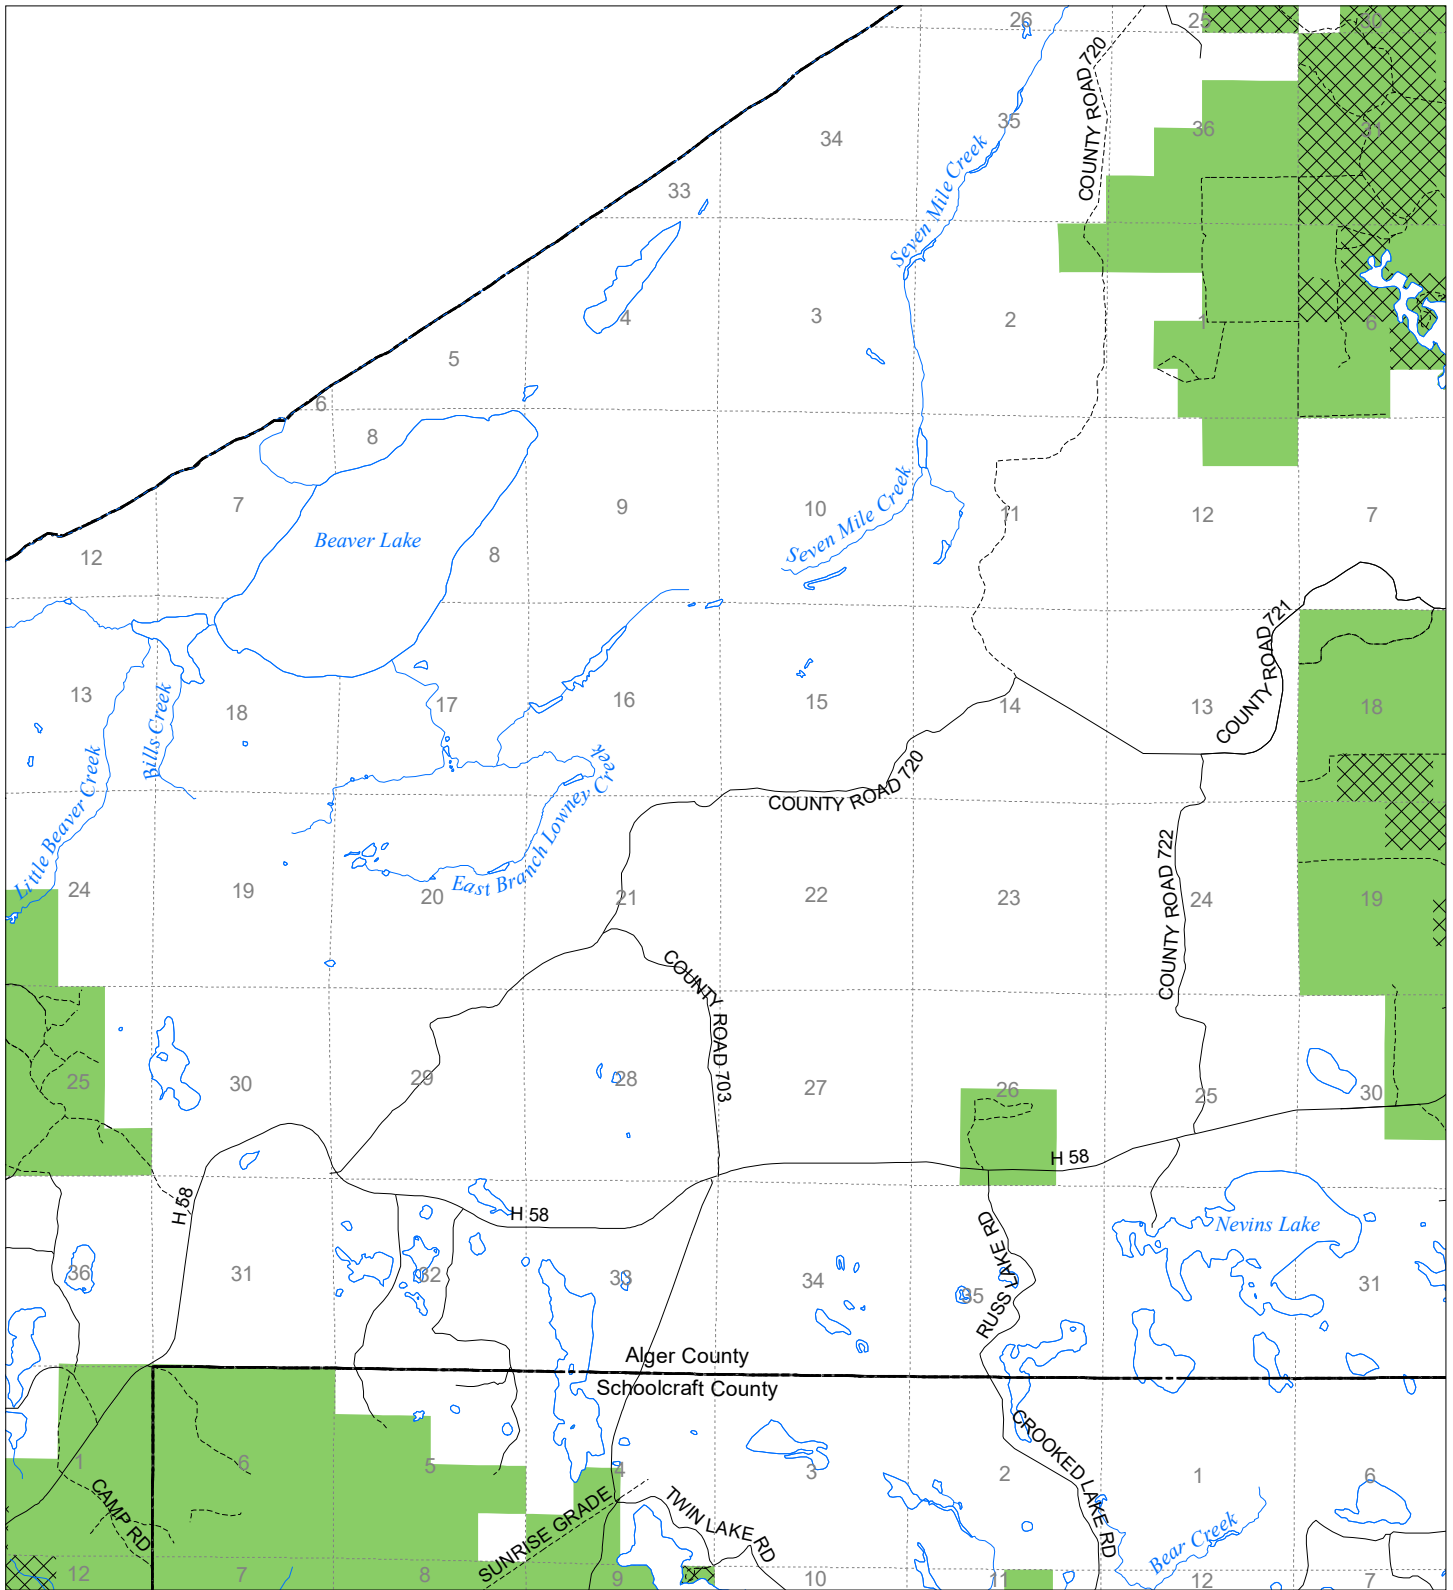

# Fuelwood Collection Alger County T48N,R16W

- State land open to fuelwood collection
- State land closed to fuelwood collection

Effective: March 1, 2021

N  
Miles  
0 0.5 1

02/02/2021