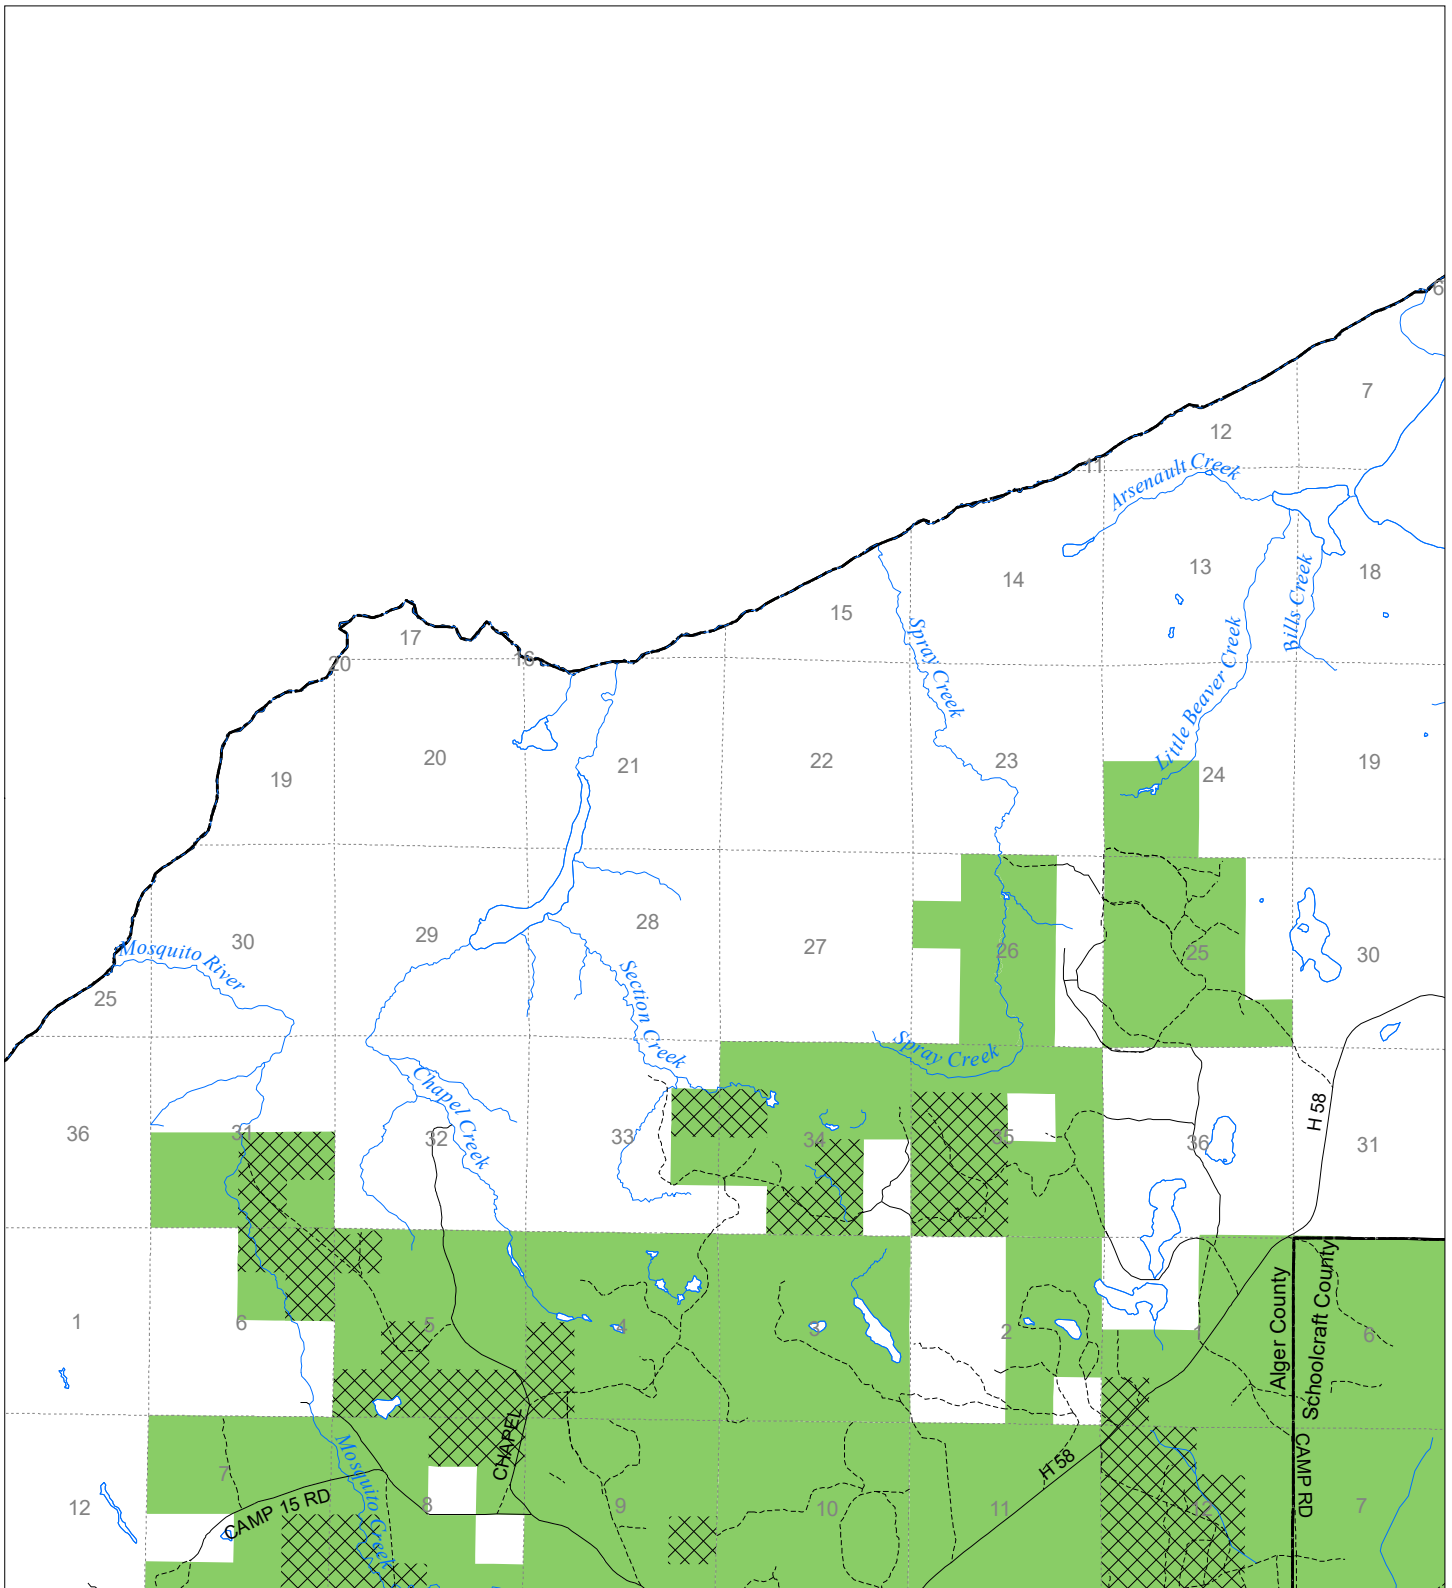

Fuelwood Collection
Alger County
T48N,R17W

- State land open to fuelwood collection
- State land closed to fuelwood collection

Effective: March 1, 2021

0 0.5 1 Miles

02/02/2021