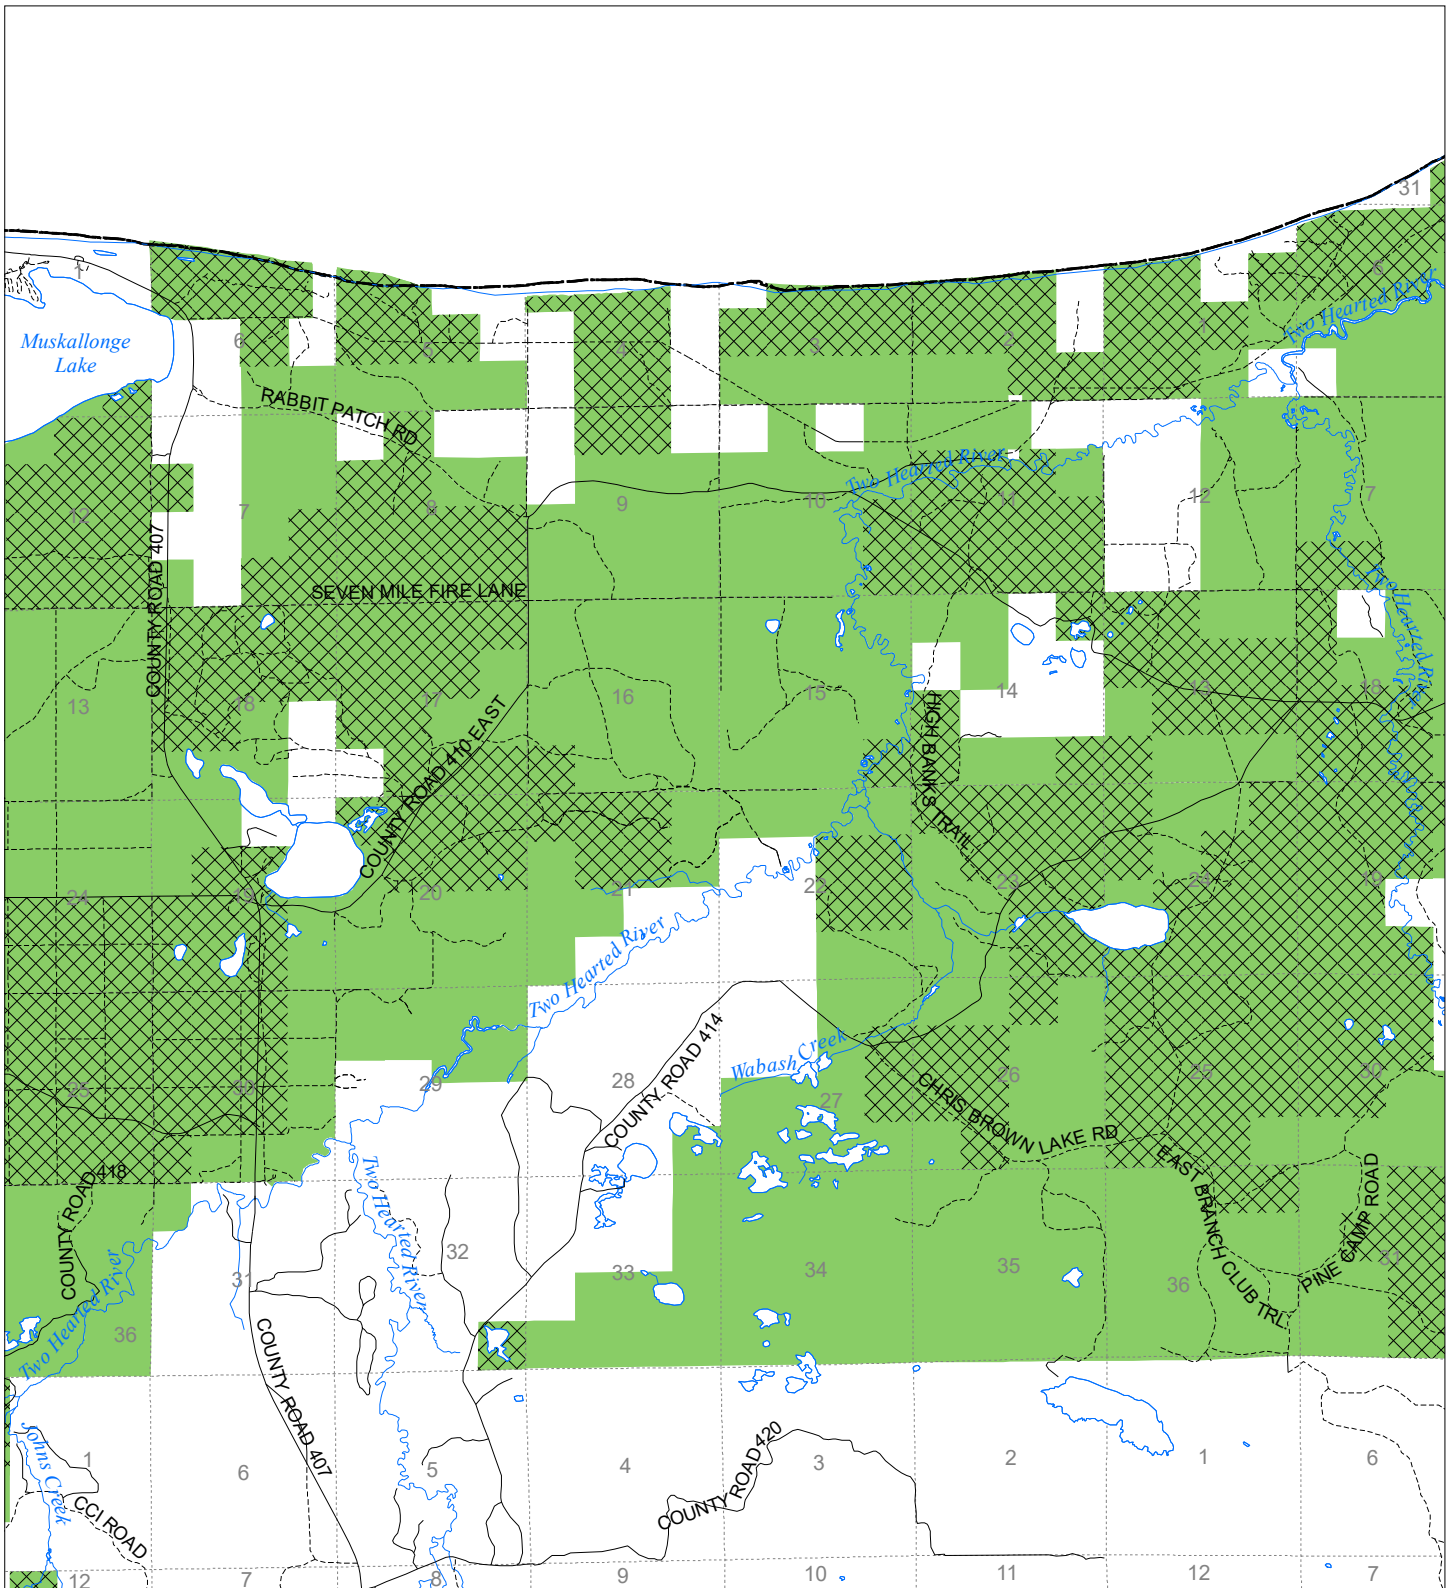

Fuelwood Collection
 Luce County
T49N,R10W

- State land open to fuelwood collection
- State land closed to fuelwood collection

Effective: March 1, 2021

N
 Miles
 0 0.5 1

02/02/2021