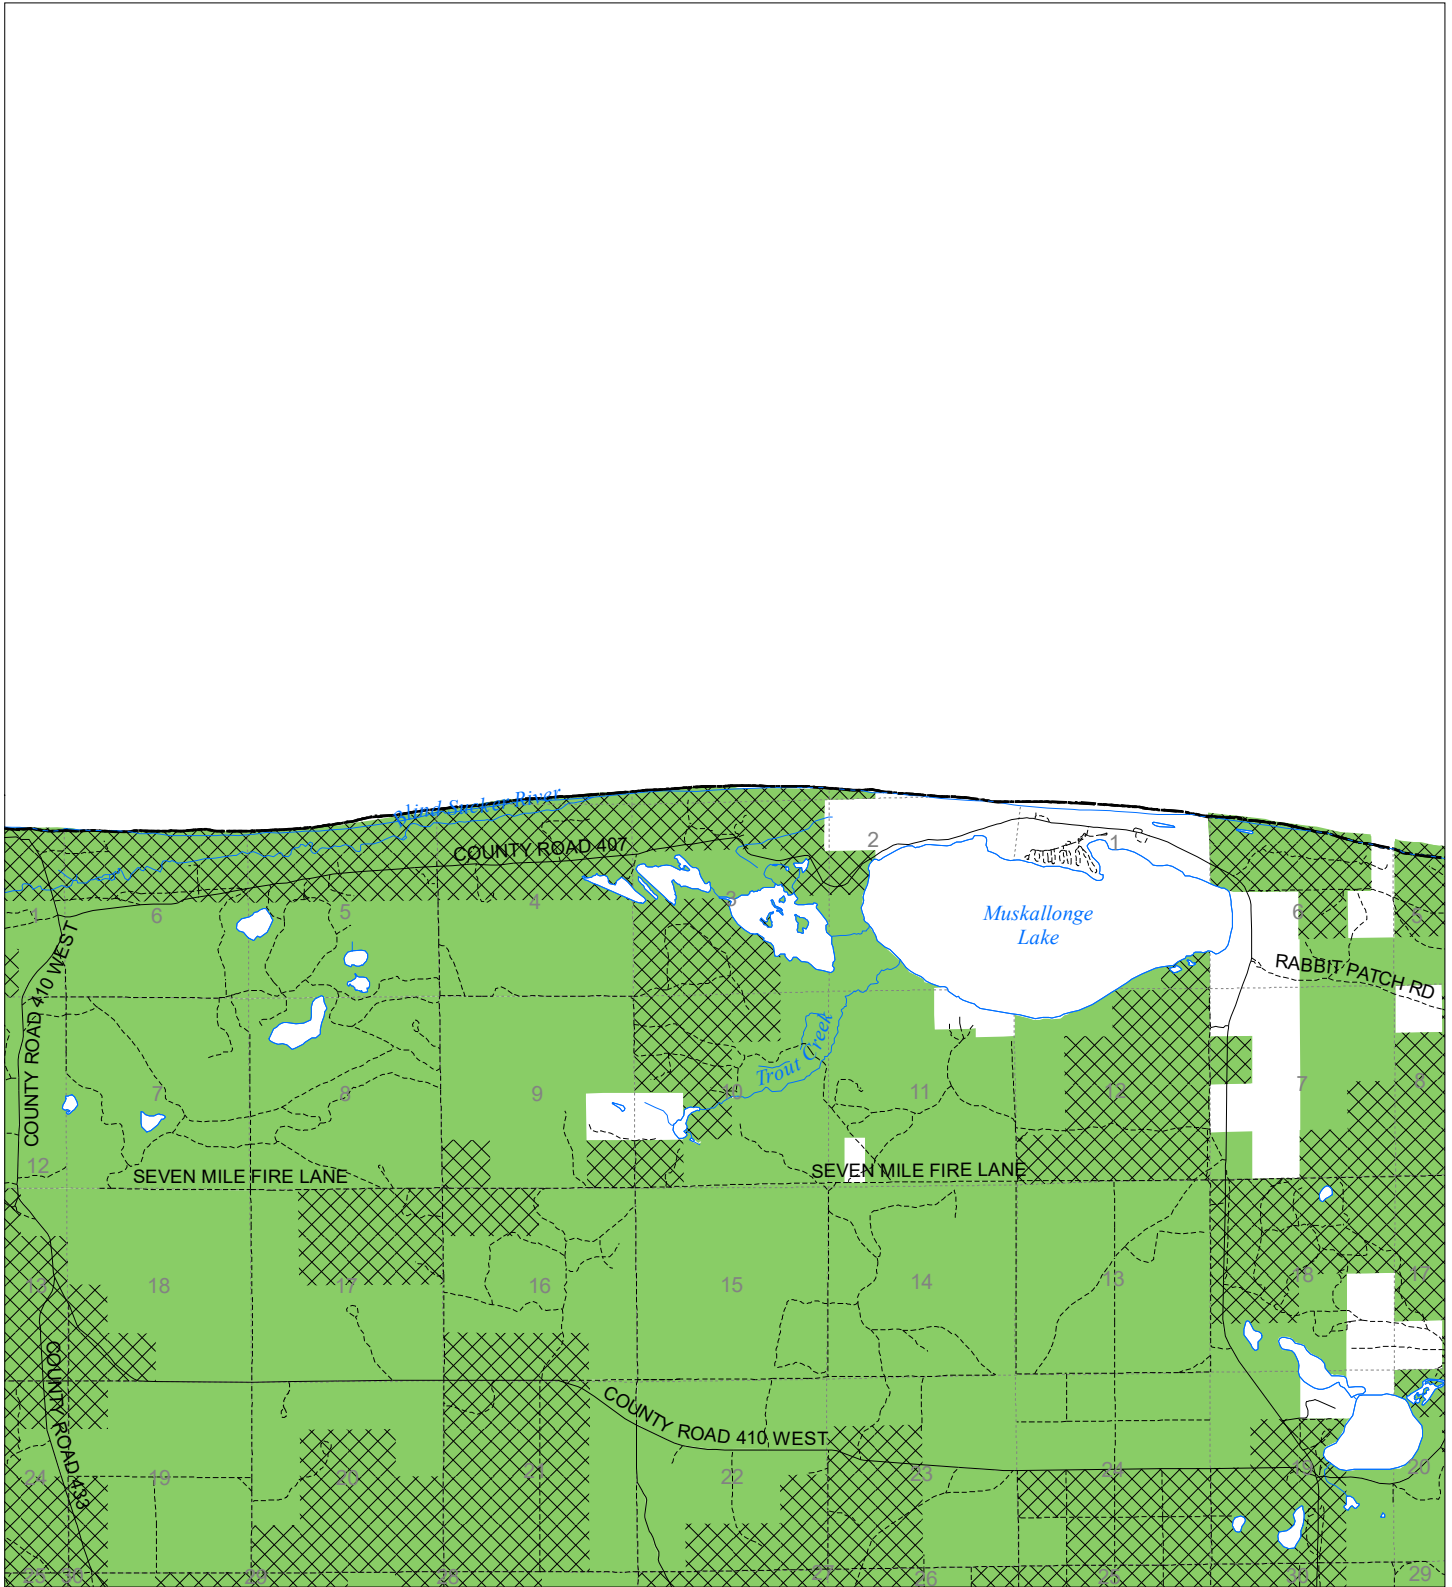

Fuelwood Collection  
Luce County  
**T50N,R11W**

- State land open to fuelwood collection
- State land closed to fuelwood collection

Effective: March 1, 2021